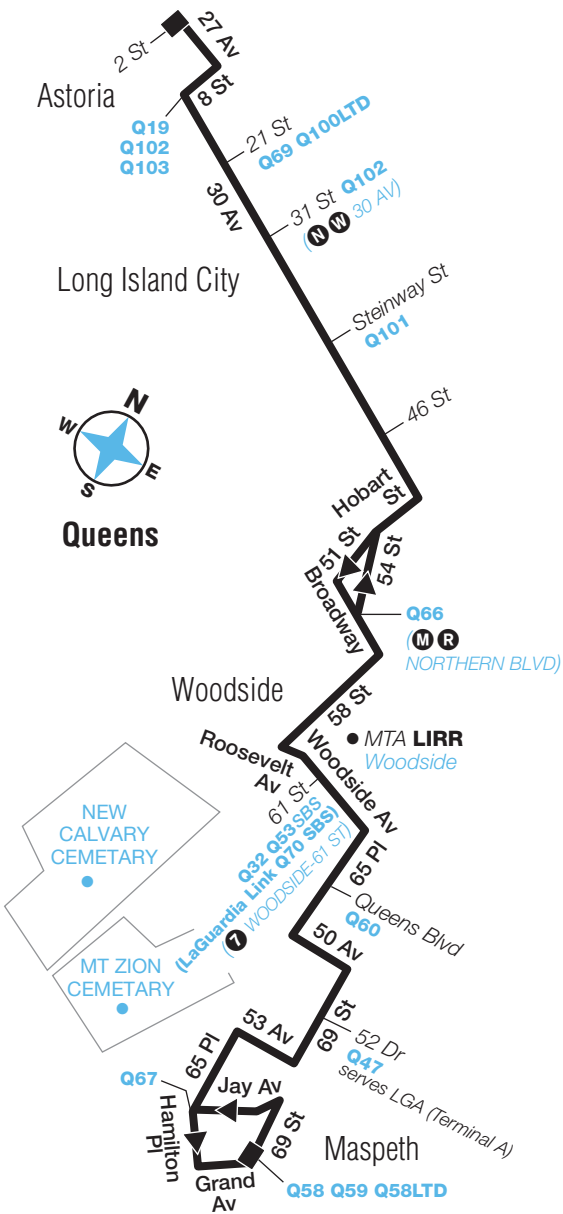

m_q018_17317_cs

Q18 MAP LEGEND

Local/Limited/SBS Bus Transfers: shown in bold blue type.

Terminal

(R) STATION NAME

Subway Connection

MTA LIRR
Railroad Station

● Point of Interest

For Accessible subway stations, travel directions and other information:

Call 511 or visit www.mta.info