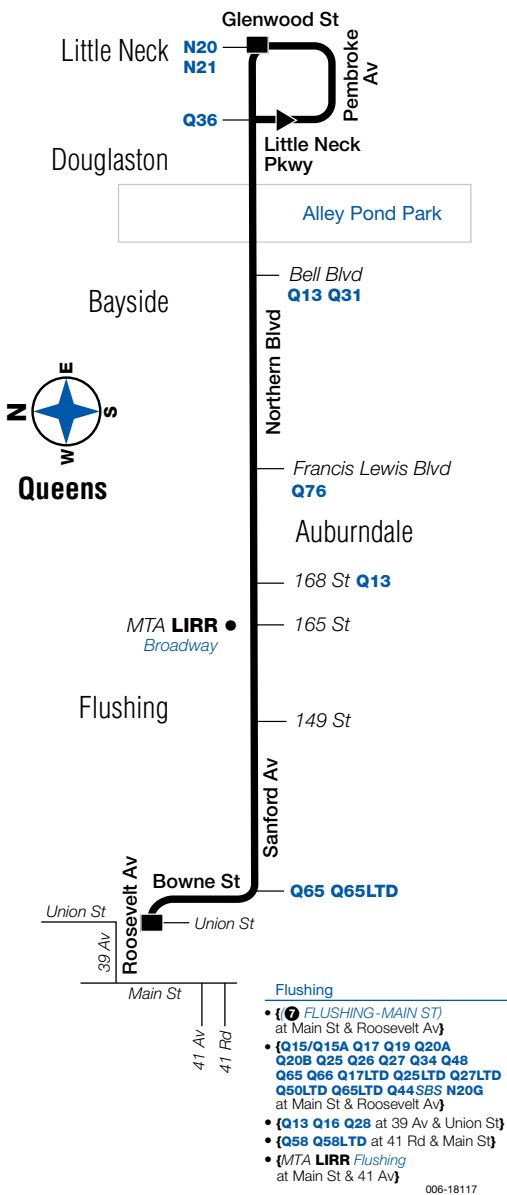

qu012a19233_cs

Q12 MAP LEGEND

Local/Limited/SBS Bus Transfers: shown in bold blue type.

■ Terminal

MTA **LIRR** *Railroad Station*

(7 **STATION NAME**)
Subway Connection

For Accessible subway stations, travel directions and other information:

Call 511 or visit www.mta.info