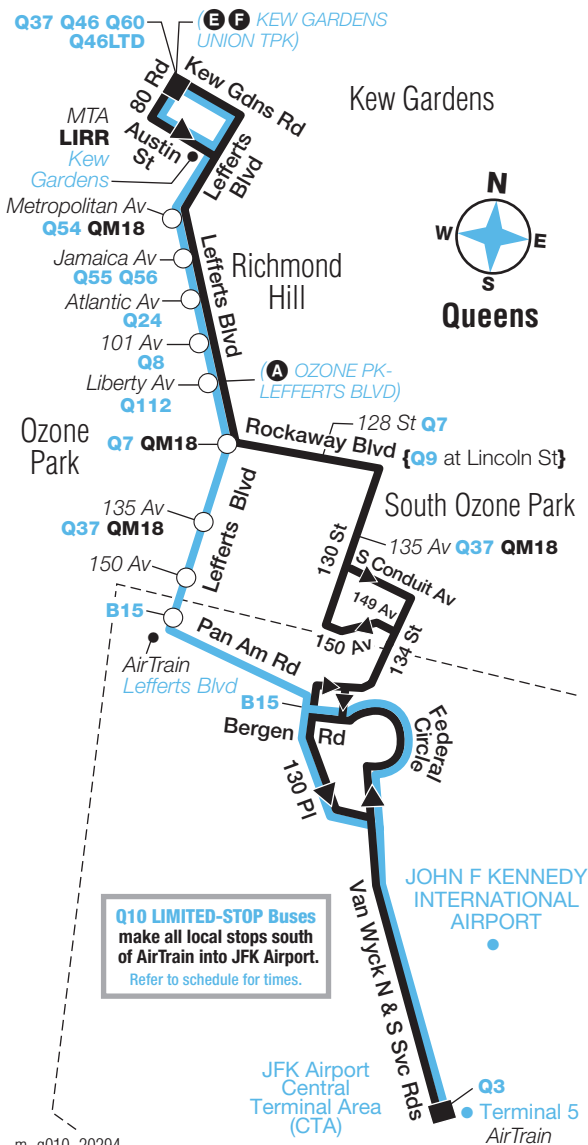

m_q010_20294

For Accessible subway stations, travel directions and other information:

Call 511 or visit www.mta.info