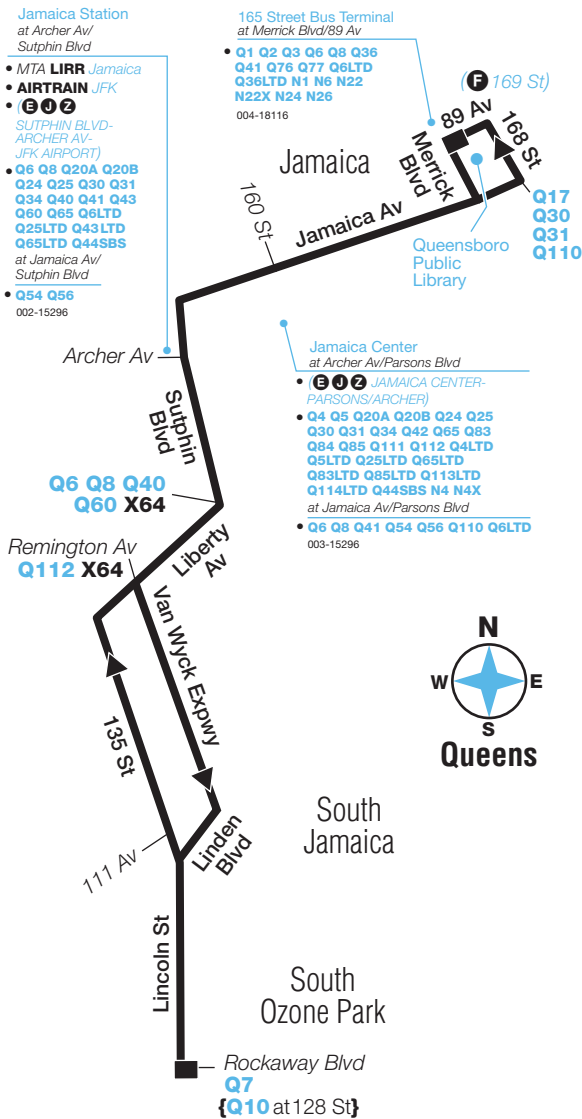

m_q009_18121_cs

Q9 MAP LEGEND

Local/Limited/SBS Bus Transfers: shown in bold blue type.

Express Bus Transfers: shown in bold black type.

Terminal

(E STATION NAME)
Subway Connection

MTA **LIRR**
Railroad Station

• Point of Interest

**For Accessible subway stations, travel directions
and other information:**

Call 511 or visit www.mta.info