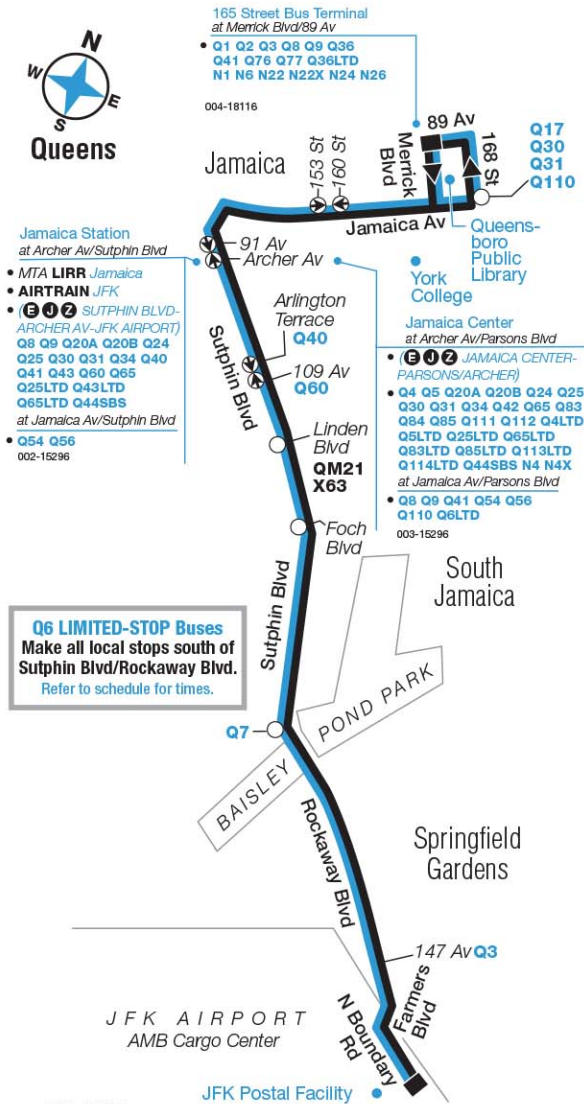

Q6

Jamaica - Sutphin Blvd - Jfk Cargo Area Via Sutphin Blvd / Rockaway Blvd

Local and Limited-Stop Service

For accessible subway stations, travel directions and other information:

Effective June 30, 2024

Visit www.mta.info or call us at 511

m_q006_18123_cs

Q6 MAP LEGEND

Local/Limited/SBS Bus Transfers: shown in bold blue type.
Express Bus Transfers: shown in bold black type.

- Terminal
- Q6 Service
- (E) STATION NAME Subway Connection
- Limited Stop
- MTA LIRR Railroad Station
- Point of Interest
- ▶ Stops in Direction Indicated