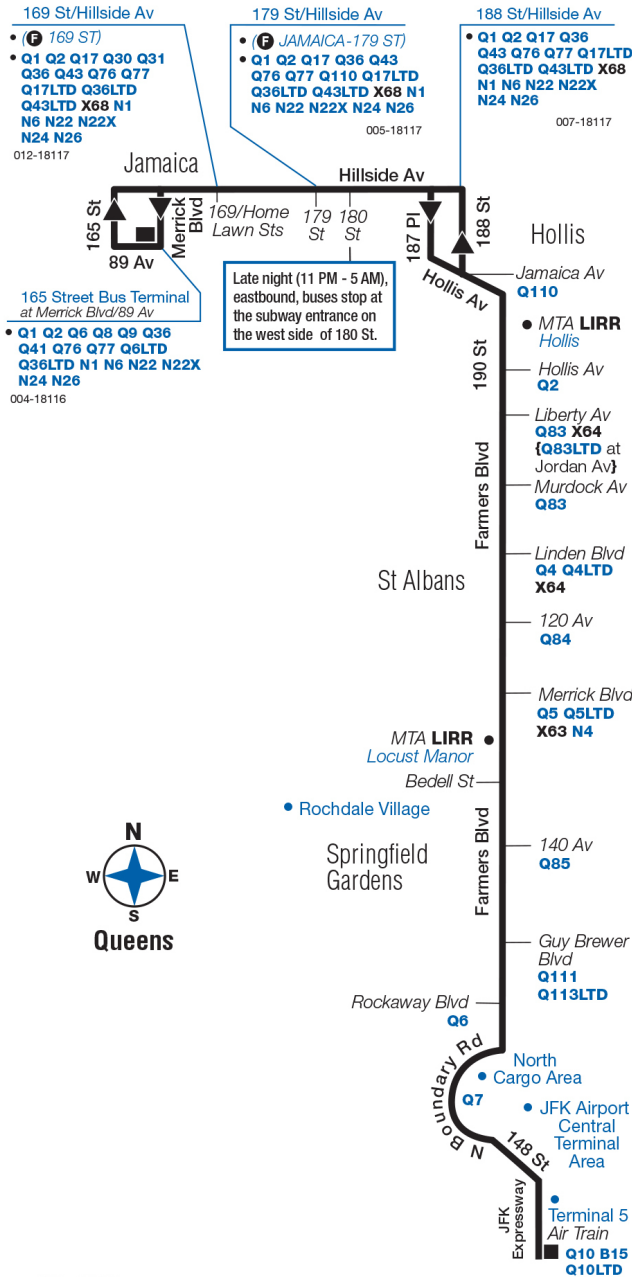

Q3

Bus Timetable

New York City Transit

Local Service

Effective January 3, 2021

For accessible subway stations, travel directions and other information:

Call 511 or visit www.mta.info

Q3 MAP LEGEND

Local/Limited/SBS Bus Transfers: shown in bold blue type.

Express Bus Transfers: shown in bold black type.

Terminal

MTA LIRR Railroad Station

(F) STATION NAME

Subway Connection

Point of Interest