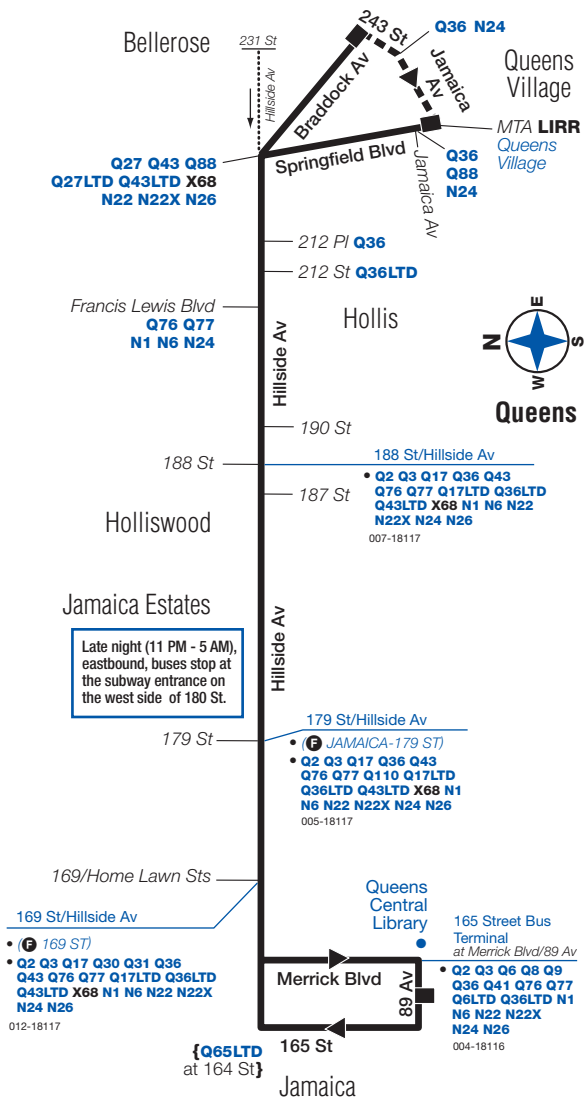

qu001a18157_cs

Q1 MAP LEGEND

Local/Limited/SBS Bus Transfers: shown in bold blue type.

Express Bus Transfers: shown in bold black type.

■ Terminal

(F) STATION NAME

Subway Connection

MTA **LIRR** Railroad Station

..... Supplemental Service
School Days (early PM)

■ ■ ■ Late Night Service
(about midnight -
3:30 AM)

● Point of Interest

**For Accessible subway stations, travel directions
and other information:**

Call 511 or visit www.mta.info