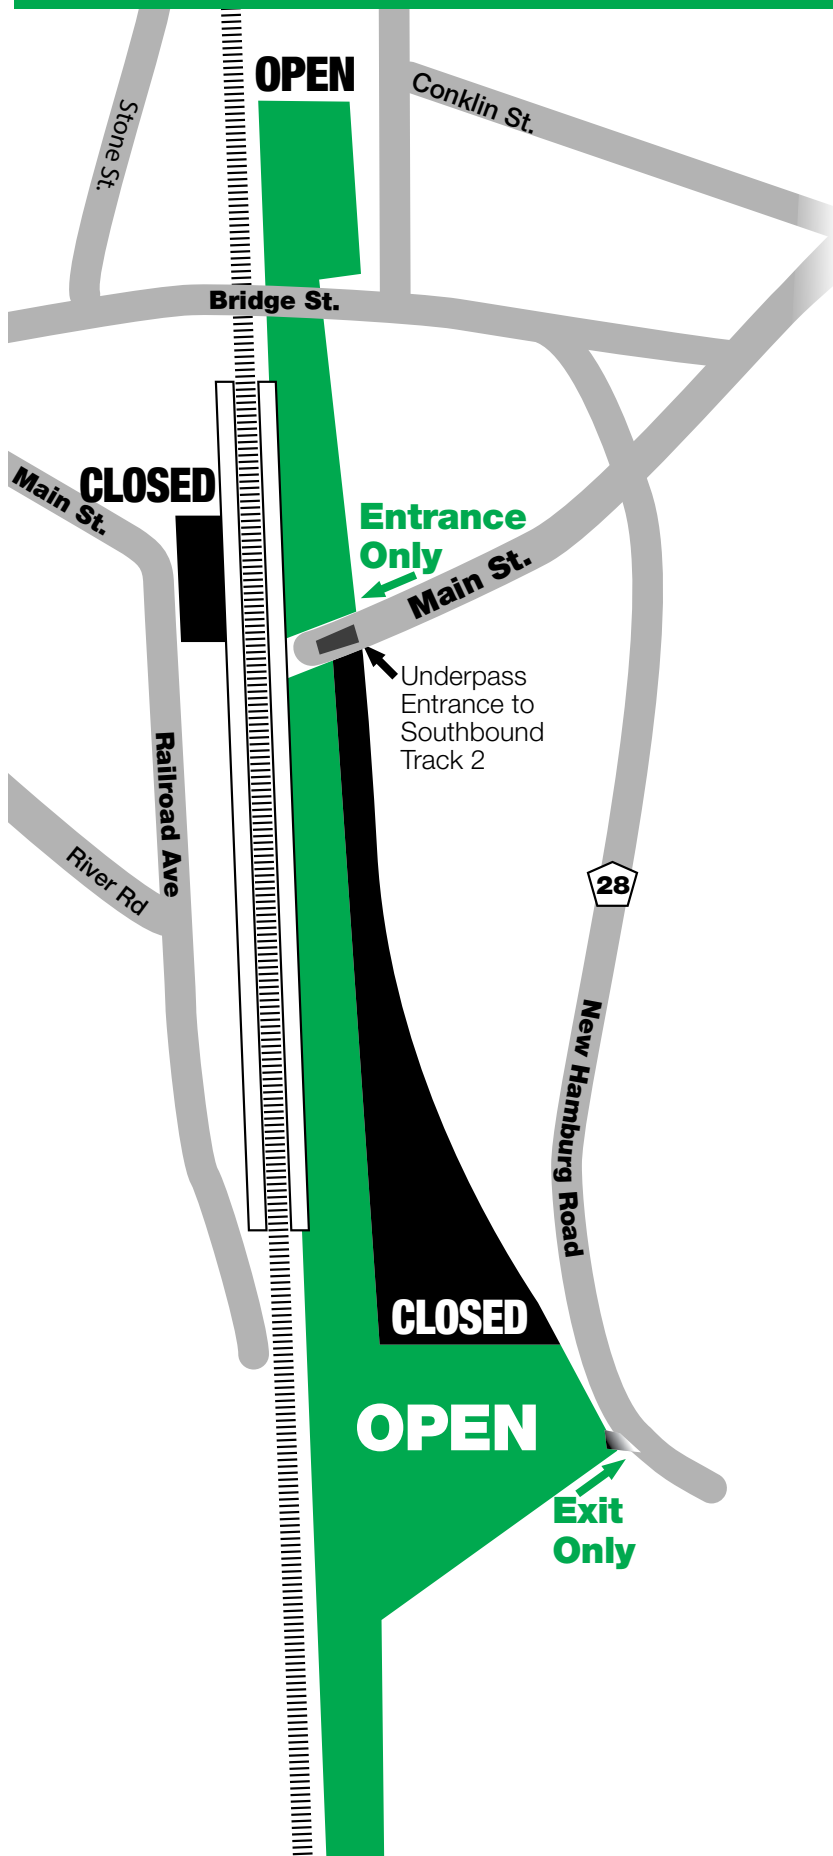

Face masks that cover your nose & mouth are required when you ride with us.

New Hamburg Station

Parking Lot Closures

Effective: Monday, October 25, 2021

Sections of parking lot at New Hamburg Station will be closed for construction through the end of November 2021.

PHASE III: Monday, October 25

The West Lot

Will be remain closed.

The East Lot

Part of the south section will be closed.

Customers can park in the areas shown in green.

We appreciate your patience while we improve drainage, curbs, pavement and pavement markings.