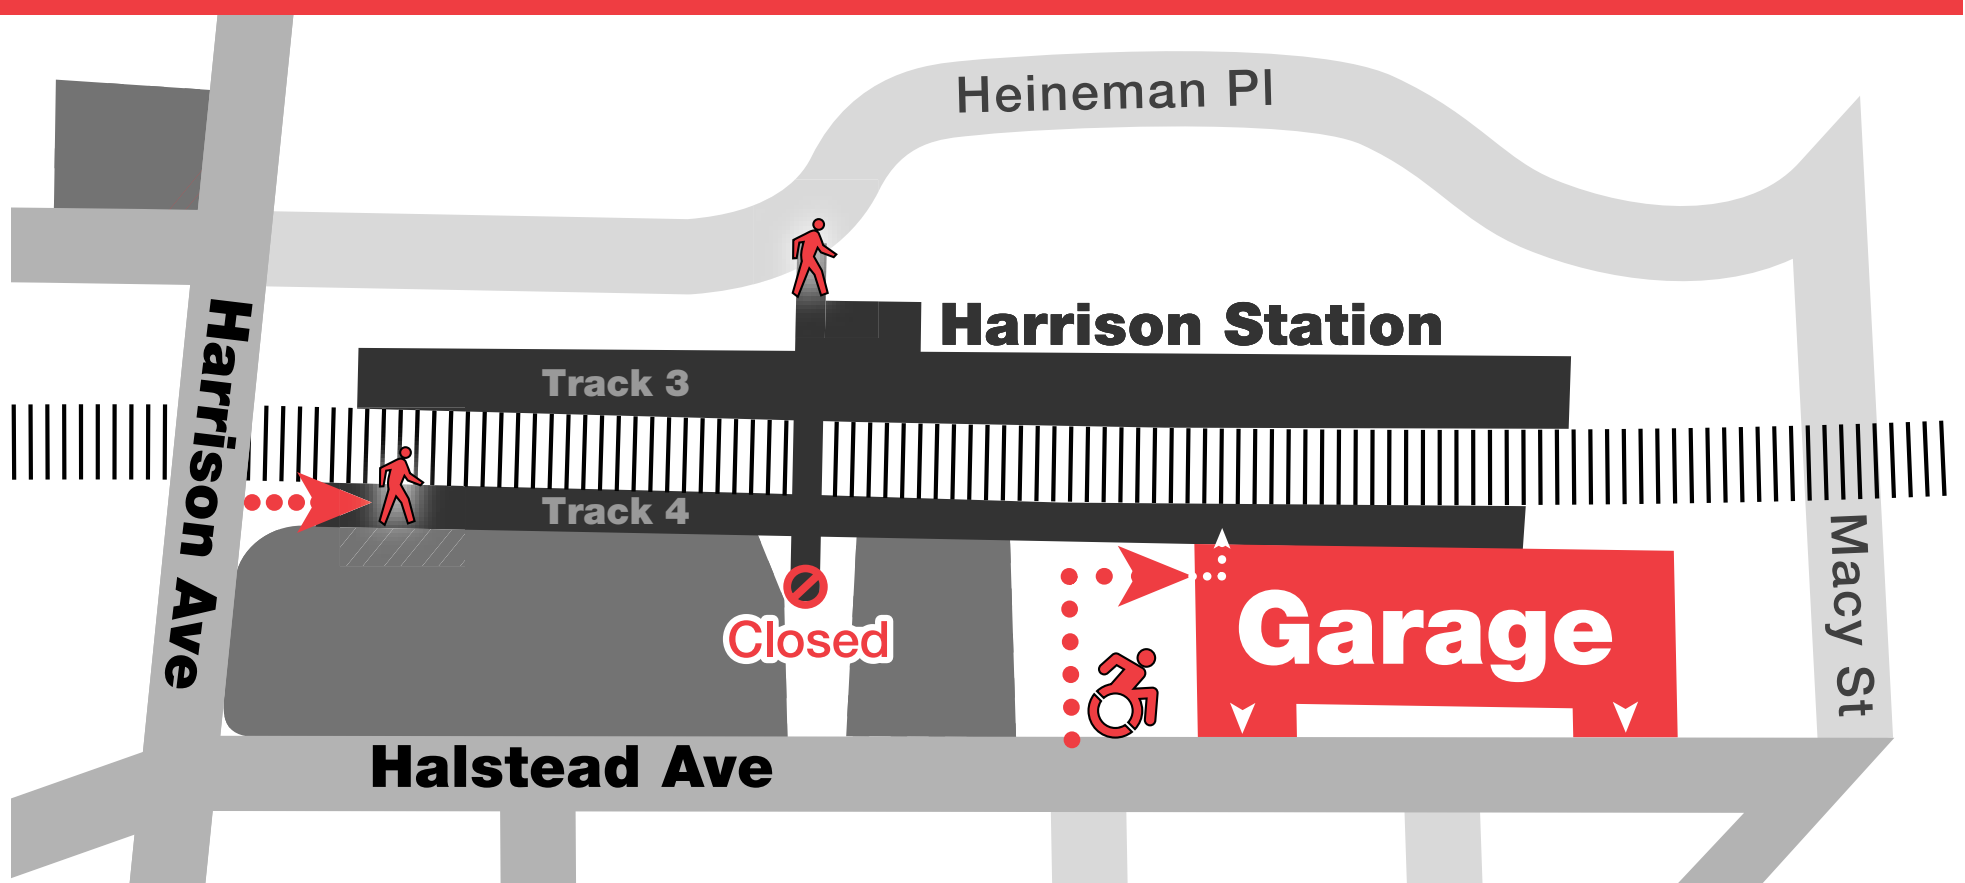

## Harrison Station

# Temporary Access to Track 4

Effective: October 25, 2021

During construction, temporary access to the Track 4, northbound platform is available via:

- The stairway at Harrison Avenue
- The overpass from Track 3
- **ADA access to the Track 4 platform will be available** through the garage, enter via the path south of the garage