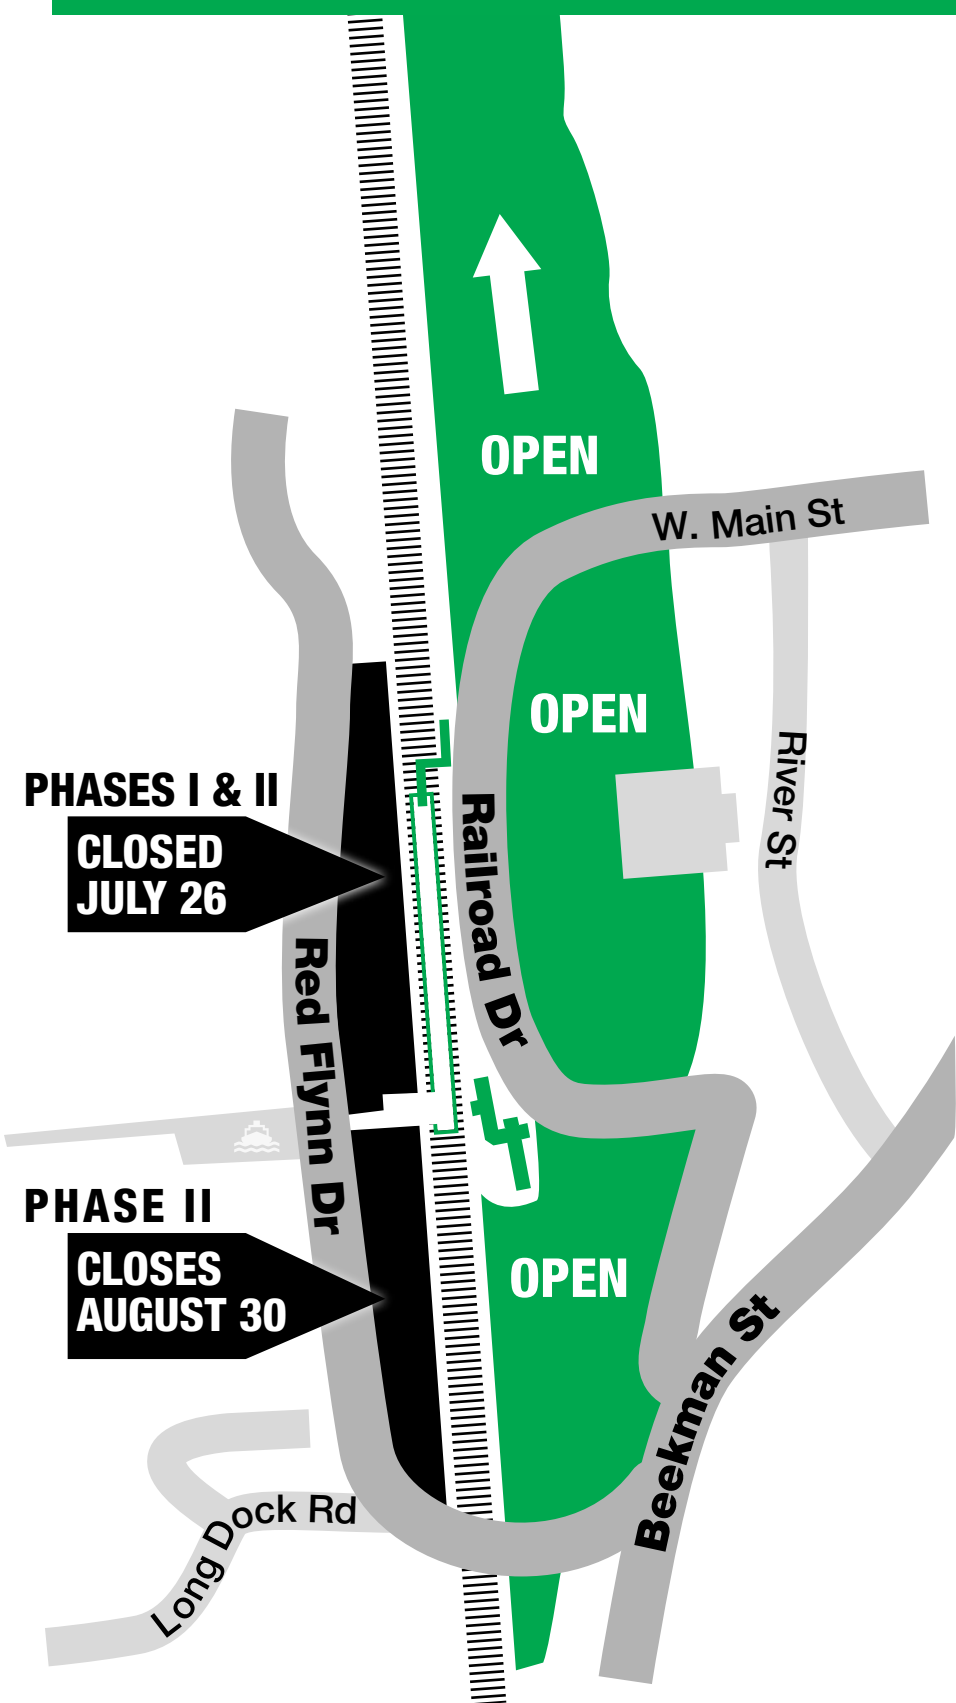

## Beacon Station

# West Parking Lot Closures

Effective: Monday, August 30, 2021

The west/riverside parking lot at Beacon Station will be closed for construction through the end of September 2021.

### **Phase I: The North Section**

closed as of July 26

### **Phase II: The North & South Sections**

close August 30

The east parking lot will remain open.

We appreciate your patience while we improve drainage, curbs, pavement and pavement markings

Información en español está disponible en nuestro sitio web o por teléfono: