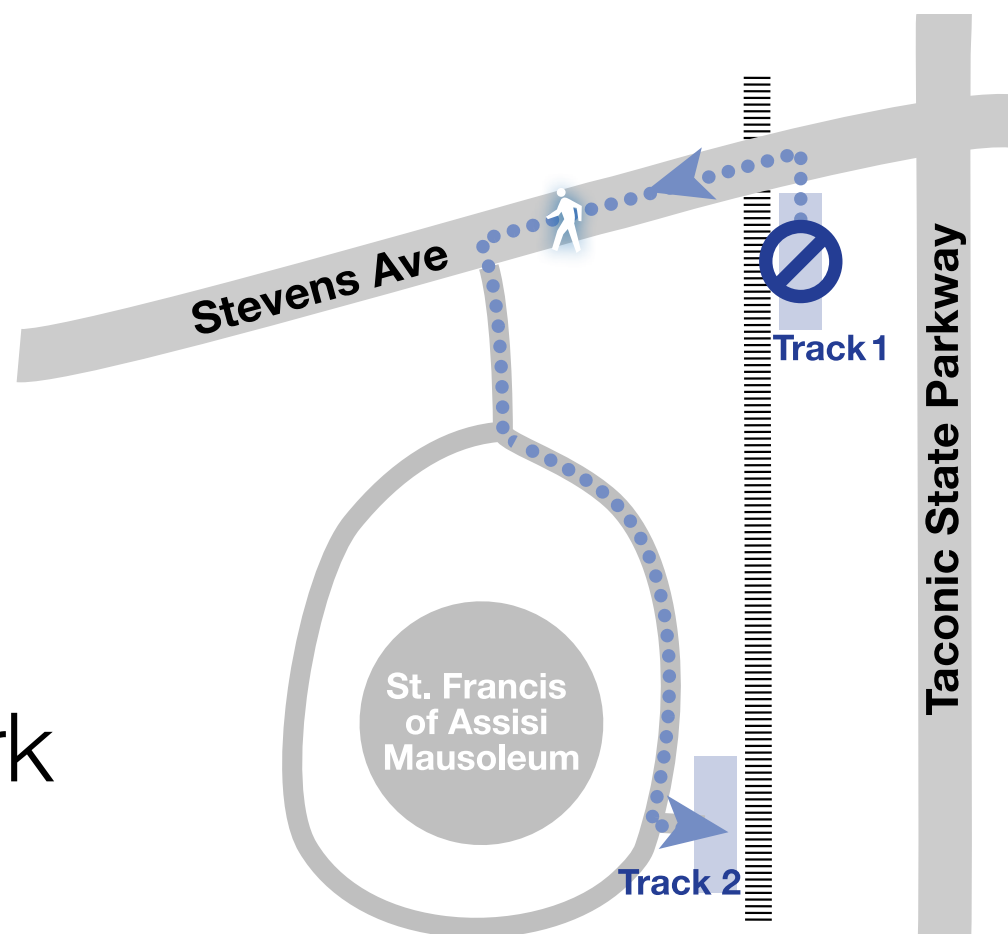

Face masks that cover your nose & mouth are required when you ride with us.

Mt. Pleasant Station

Northbound Weekday Changes

Through Mid-September 2021

The following weekday trains from Grand Central Terminal will stop on **Track 2**, the southbound platform:

- **10 AM**
- **12 PM**
- **2 PM**

Please allow time to safely cross to Track 2

Weekend service will not be affected.

This change is to accommodate track work on northbound Track 1.

Thank you for your patience as we perform this important infrastructure work.