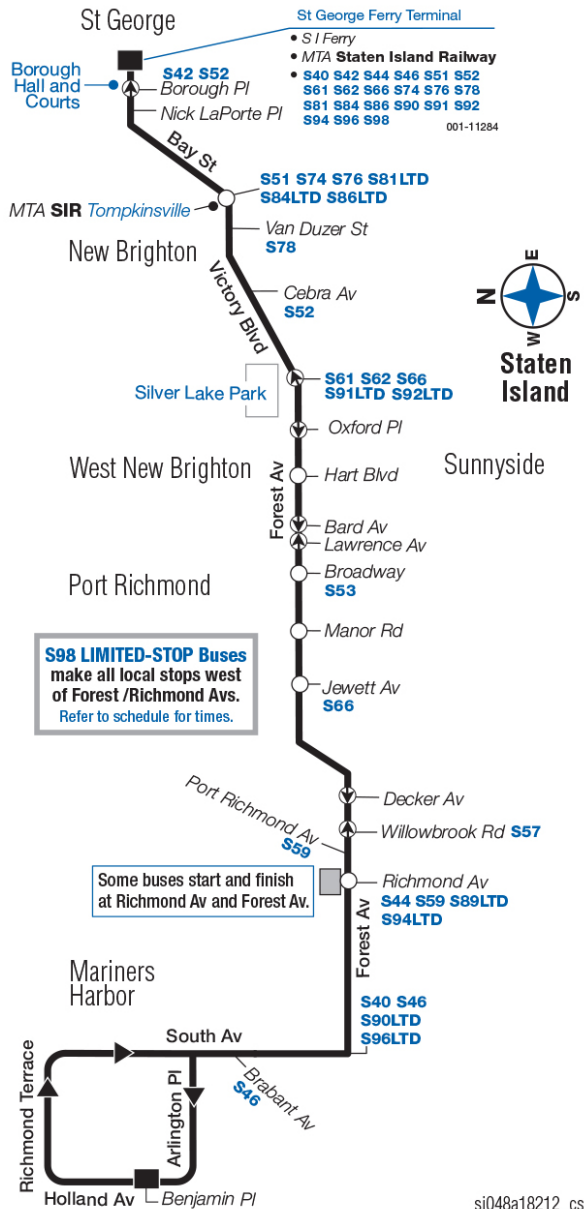

s48/s98

Bus Timetable
New York City Transit

St. George - Mariners Harbor via Forest Av

Local and Limited-Stop Service

Effective June 27, 2021

For accessible subway stations, travel directions and other information:

Visit www.mta.info or call us at 511

S48/S98 MAP LEGEND

Local/Limited/SBS Bus Transfers: shown in bold blue type.

- Terminal
- Part-time Terminal
- MTA SIR Railway Station
- Limited-Stop
- Stops in direction indicated
- Point of Interest