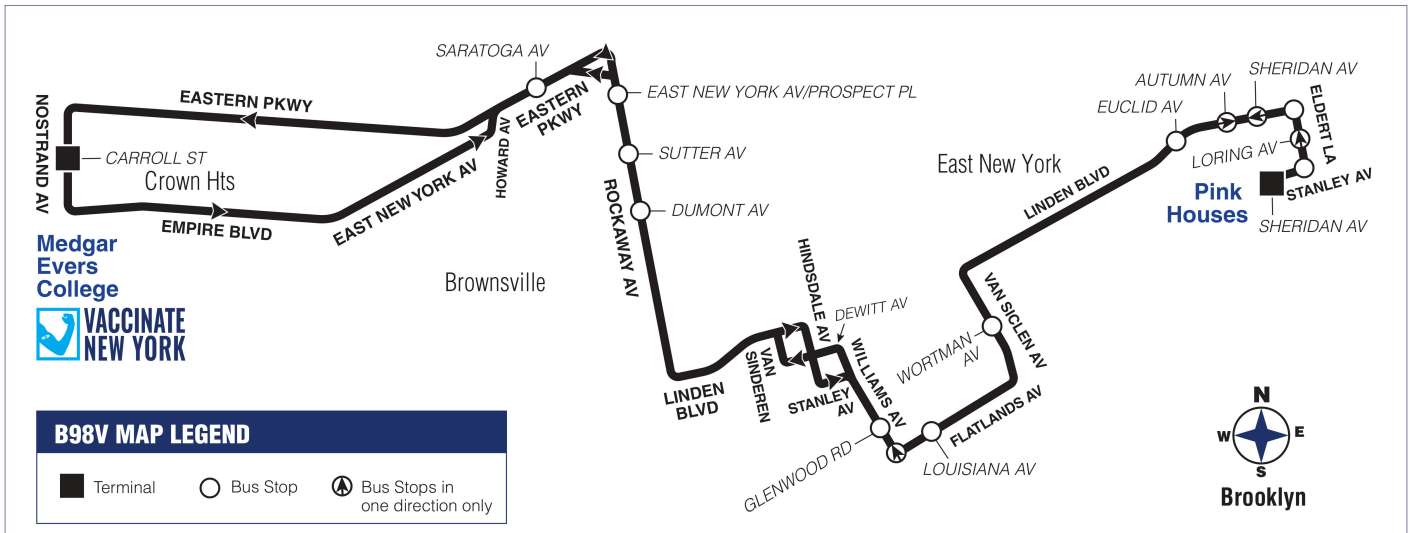

B98V

Bus Timetable
New York City Transit

Pink Houses - Medgar Evers College Vaccination Site via Eastern Pkwy / Rockaway Av

Local Service

For accessible subway stations, travel directions and other information:

Effective March 1, 2021

Visit www.mta.info or call us at 511