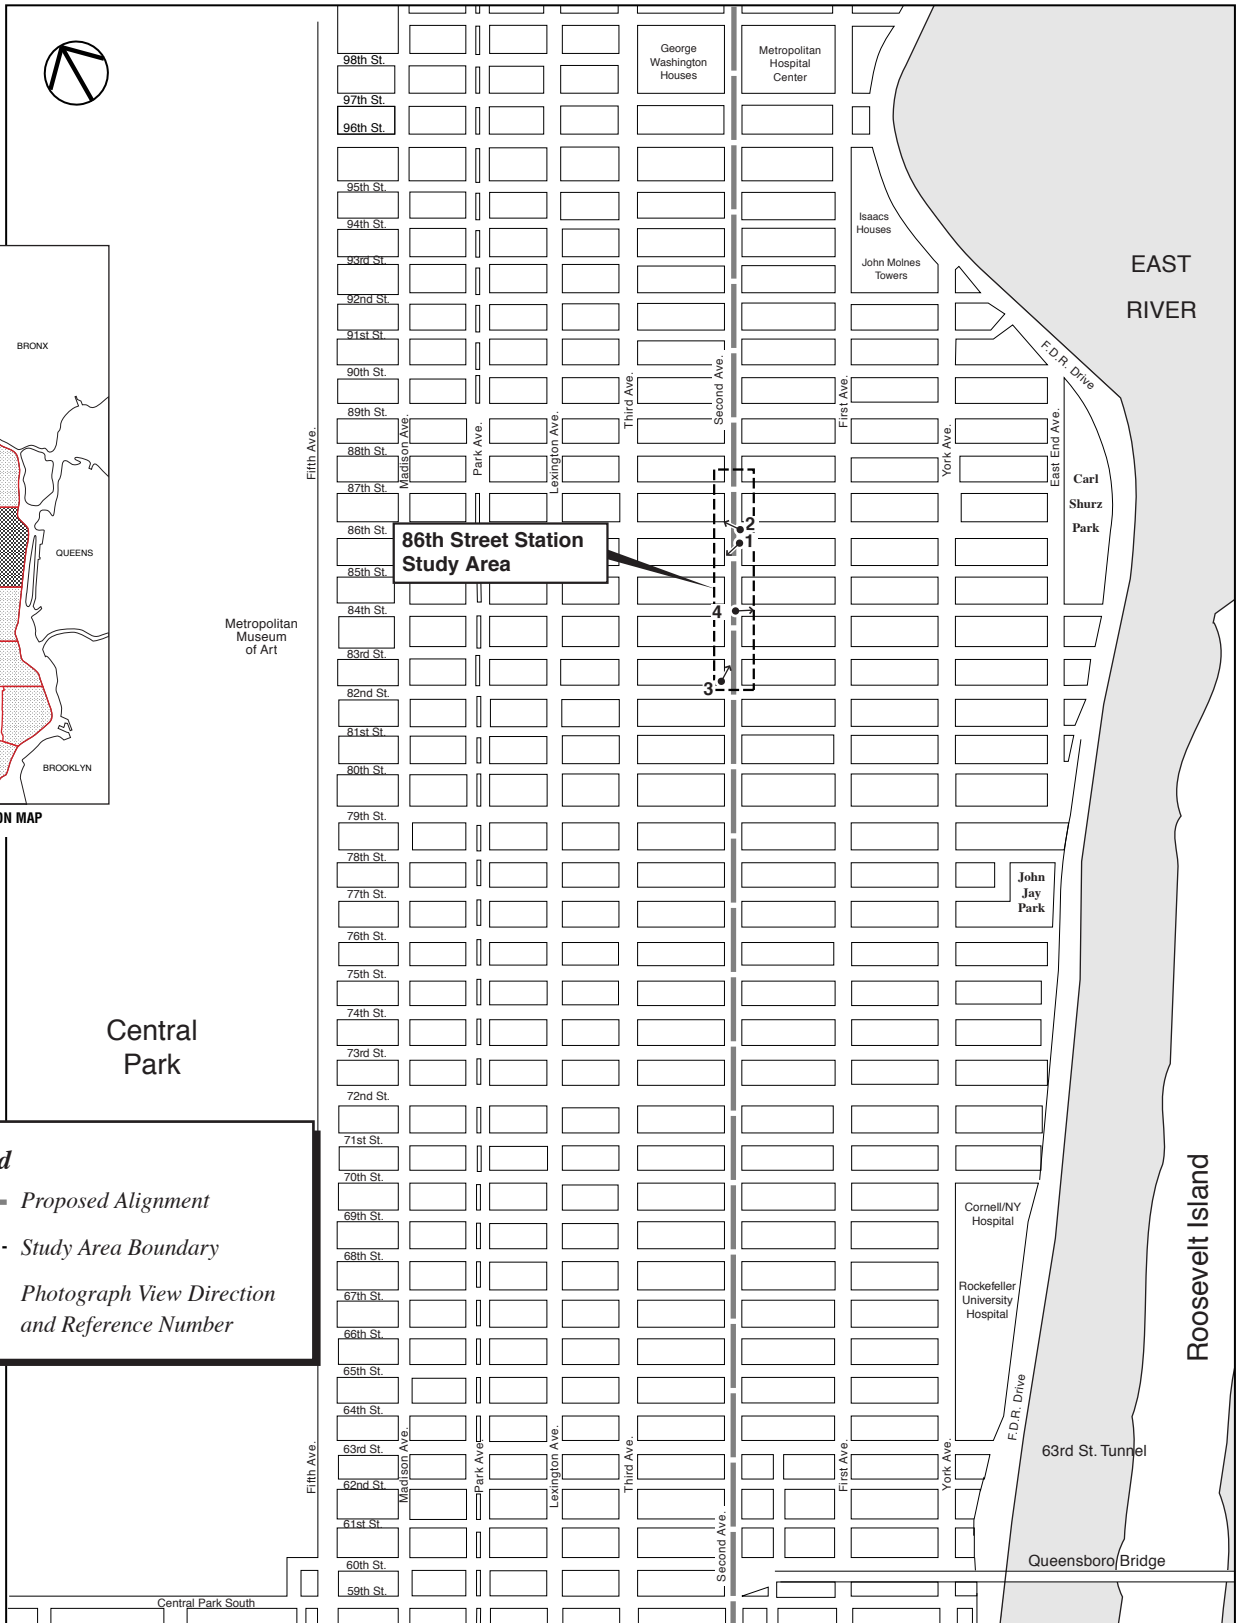

7•03

SEGMENT LOCATION MAP

Central Park

Metropolitan Museum of Art

**Legend**

-  Proposed Alignment
-  Study Area Boundary
-  Photograph View Direction and Reference Number

West side of Second Avenue, view south from 86th Street 1

West side of Second Avenue, view north from 86th Street 2

East side of Second Avenue, view north from 82nd Street 3

View east on East 84th Street from Second Avenue 4