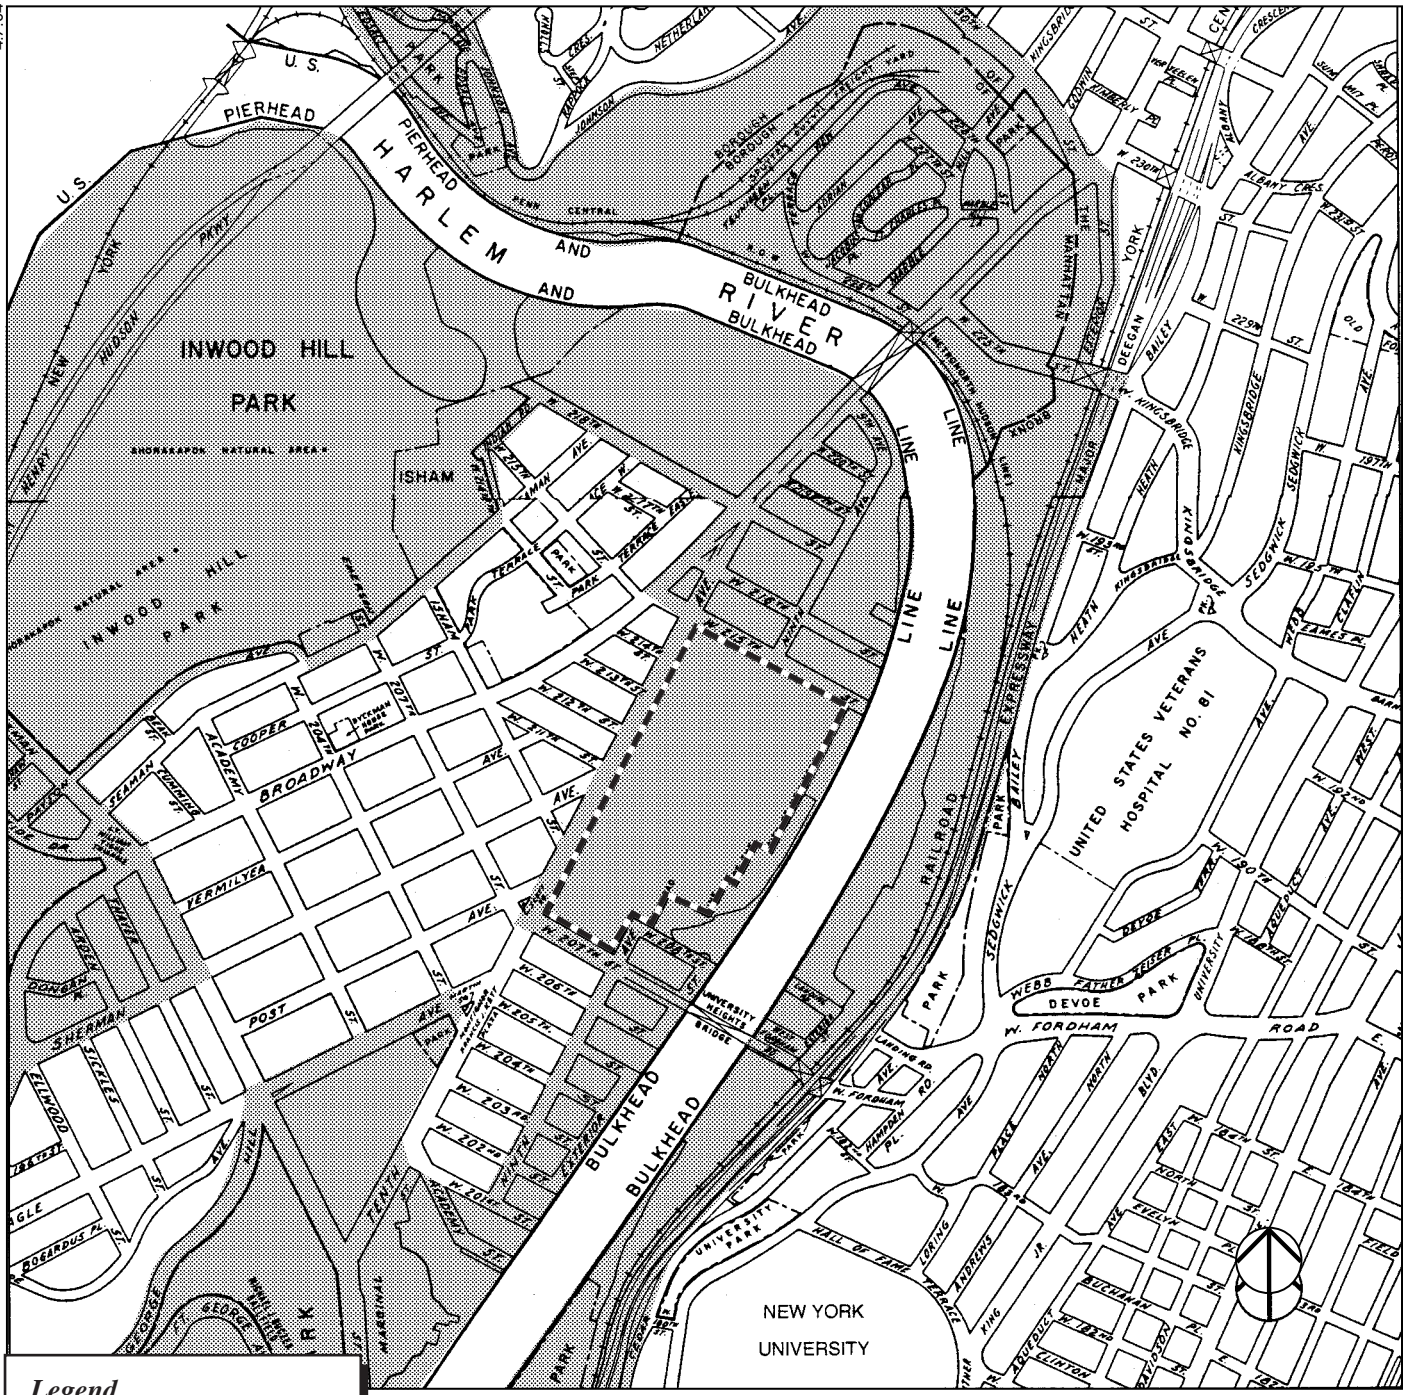

4.7.04

Legend

-  Proposed Expansion Site Boundary
-  Coastal Zone

Figure 16-2 Coastal Zone Near 207th Street Yard