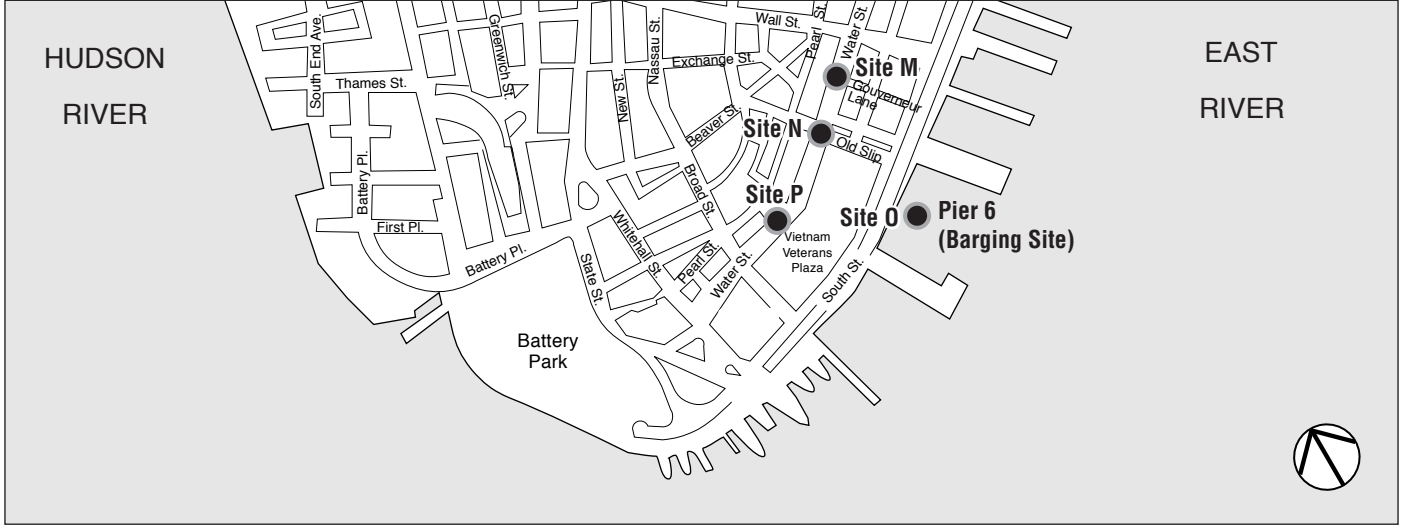

Potential shaft site and staging area near 34th Street

Potential shaft site and staging area near Houston Street

Potential shaft site and staging area near Old Slip

**Legend**

- Potential Shaft Site/Staging Area/  
Spoils Removal Area Located in this  
Vicinity

Figure 3-14  
**Potential TBM Shaft Sites, Spoils Removal Areas,  
 and Staging Areas Near 34th Street,  
 Near Houston Street, and in Lower Manhattan**