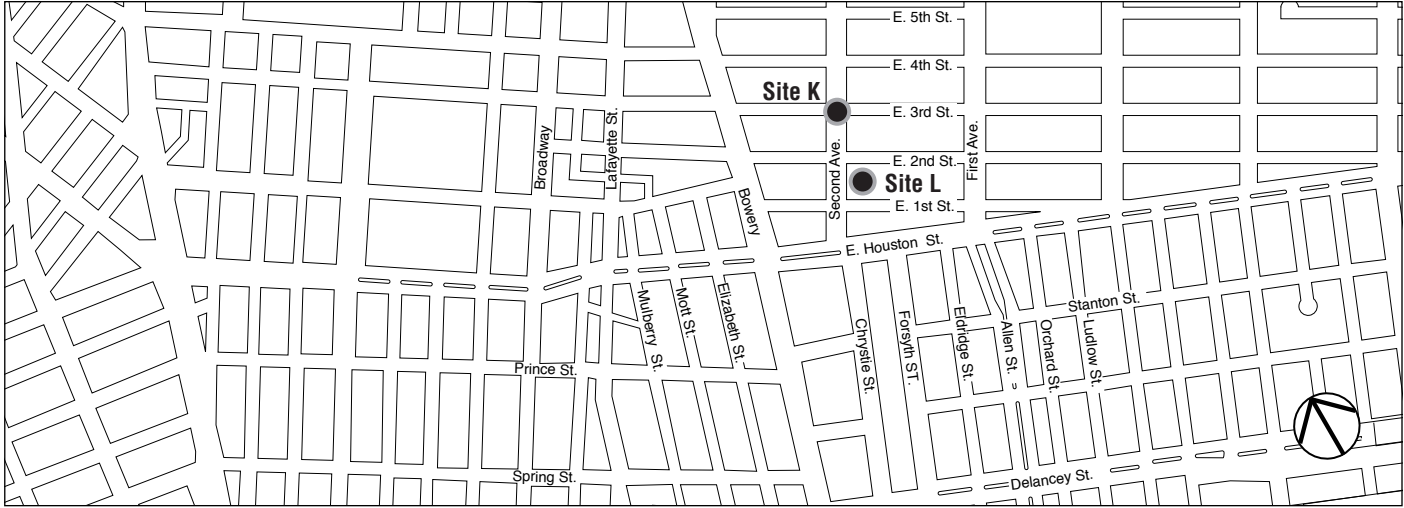

Potential shaft site and staging area near 34th Street

Potential shaft site and staging area near Houston Street

Potential shaft site and staging area near Old Slip

**Legend**

- Potential Shaft Site/Staging Area/  
Spoils Removal Area Located in this  
Vicinity

Figure 3-14  
**Potential TBM Shaft Sites, Spoils Removal Areas,  
 and Staging Areas Near 34th Street,  
 Near Houston Street, and in Lower Manhattan**