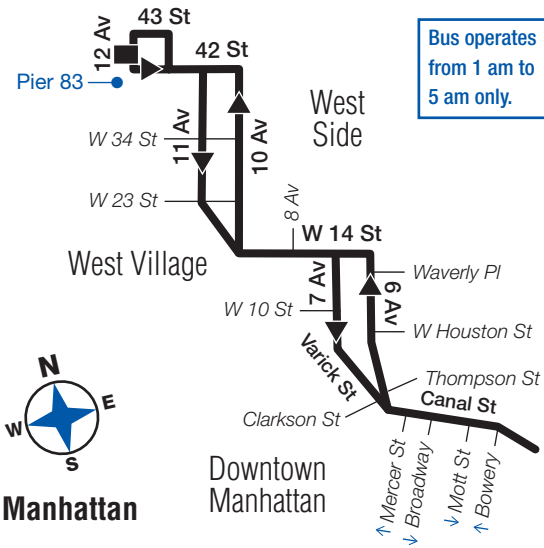

To/from Brooklyn via the Manhattan Bridge