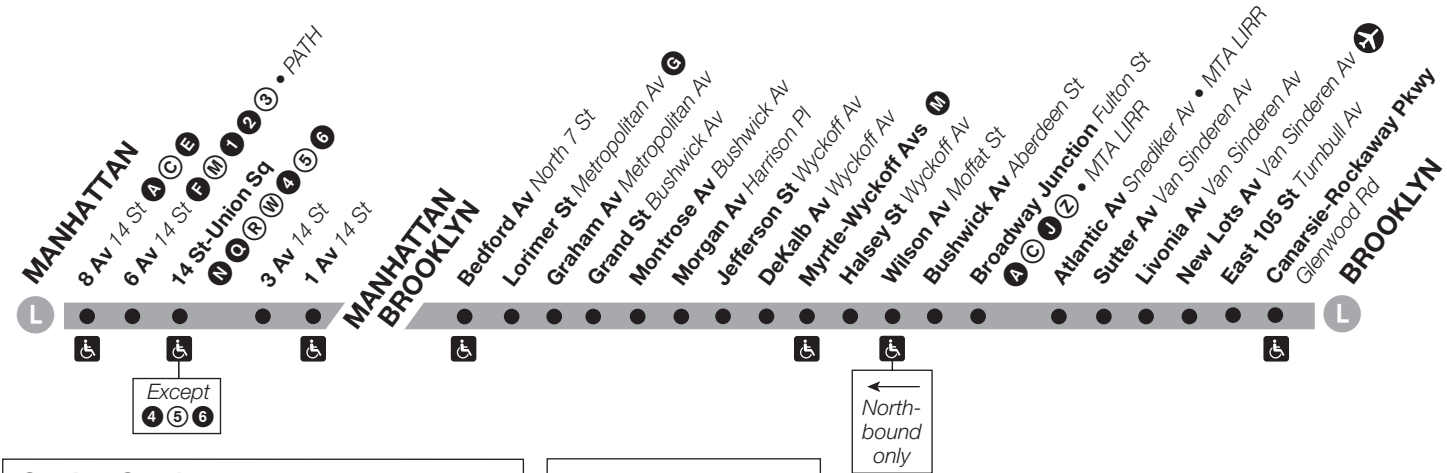

L 14 St-Canarsie Local

Station Service

- **FULL-TIME**
  Train always operates and always stops here.
- **ACCESSIBLE STATION**

Transfers

- Full-time Part-time
- Transportation to airport available.