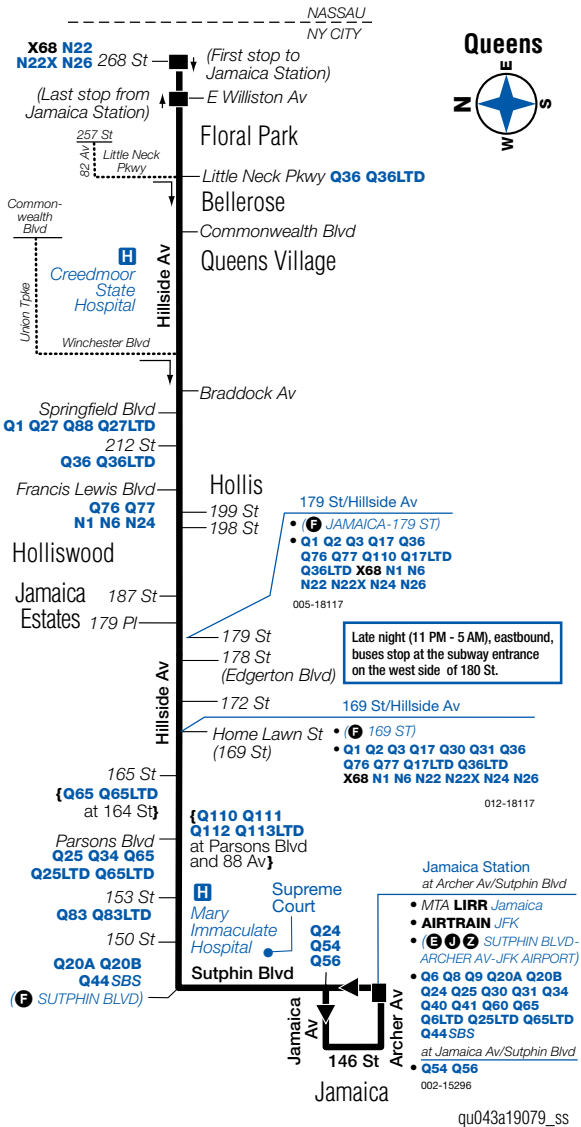

NASSAU
NY CITY

Queens

Q43 MAP LEGEND

Local/Limited/SBS Bus Transfers: shown in bold blue type.

Express Bus Transfers: shown in bold black type.

■ Terminal

..... Supplemental Service School Days (early PM)

(F) STATION NAME

Subway Connection

● Point of Interest

MTA **LIRR** Railroad Station

For Accessible subway stations, travel directions and other information:

Call 511 or visit www.mta.info