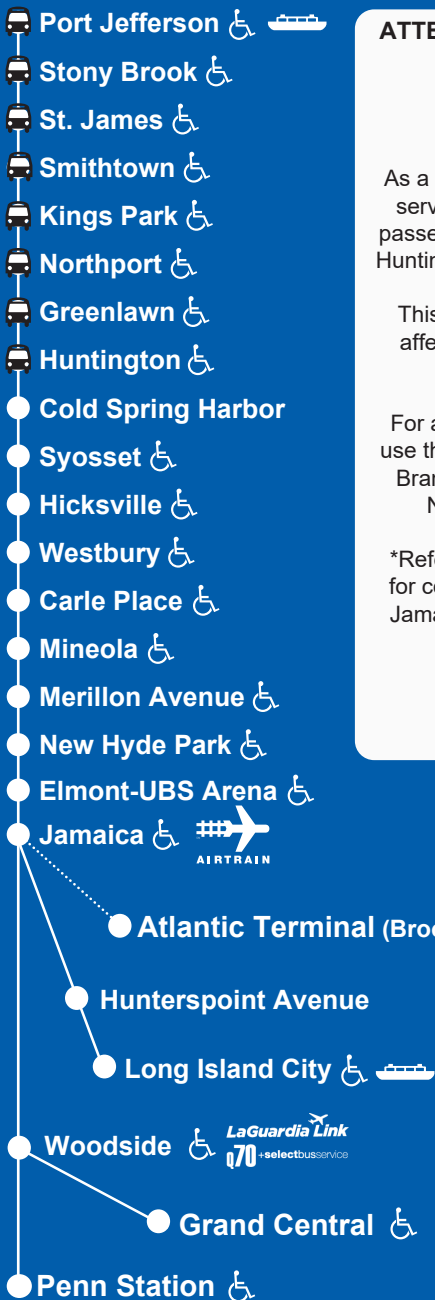

Special Timetable

Port Jefferson Branch

Special Track Work Timetable

Effective Tuesday, Wednesday, and Thursday
January 21-23, 2025 Only

www.mta.info

ATTENTION CUSTOMERS

As a result of rail testing, bus service will be provided for passengers traveling between Huntington and Port Jefferson.

This special card only lists affected travel on the Port Jefferson Branch.

For all other service, please use the regular Port Jefferson Branch timetable, effective November 11, 2024.

*Refer to the TrainTime app for complete service west of Jamaica, as well as transfer options.

Reference Notes

E	Transfer at Hicksville.
L	Intra-Branch bus service.
V	Transfer to/from Bus at Huntington.
J	Transfer at Jamaica. Transfers are only shown on this timetable for select trains. Use the TrainTime app or a City Terminal Zone timetable to view all your transfer options.
Elmont-UBS Arena	For complete service at Elmont-UBS Arena, see the Hempstead Timetable.
All Branches	On all branches, trains may depart stations that are located east of Jamaica or west of Jamaica by up to three minutes earlier than shown.