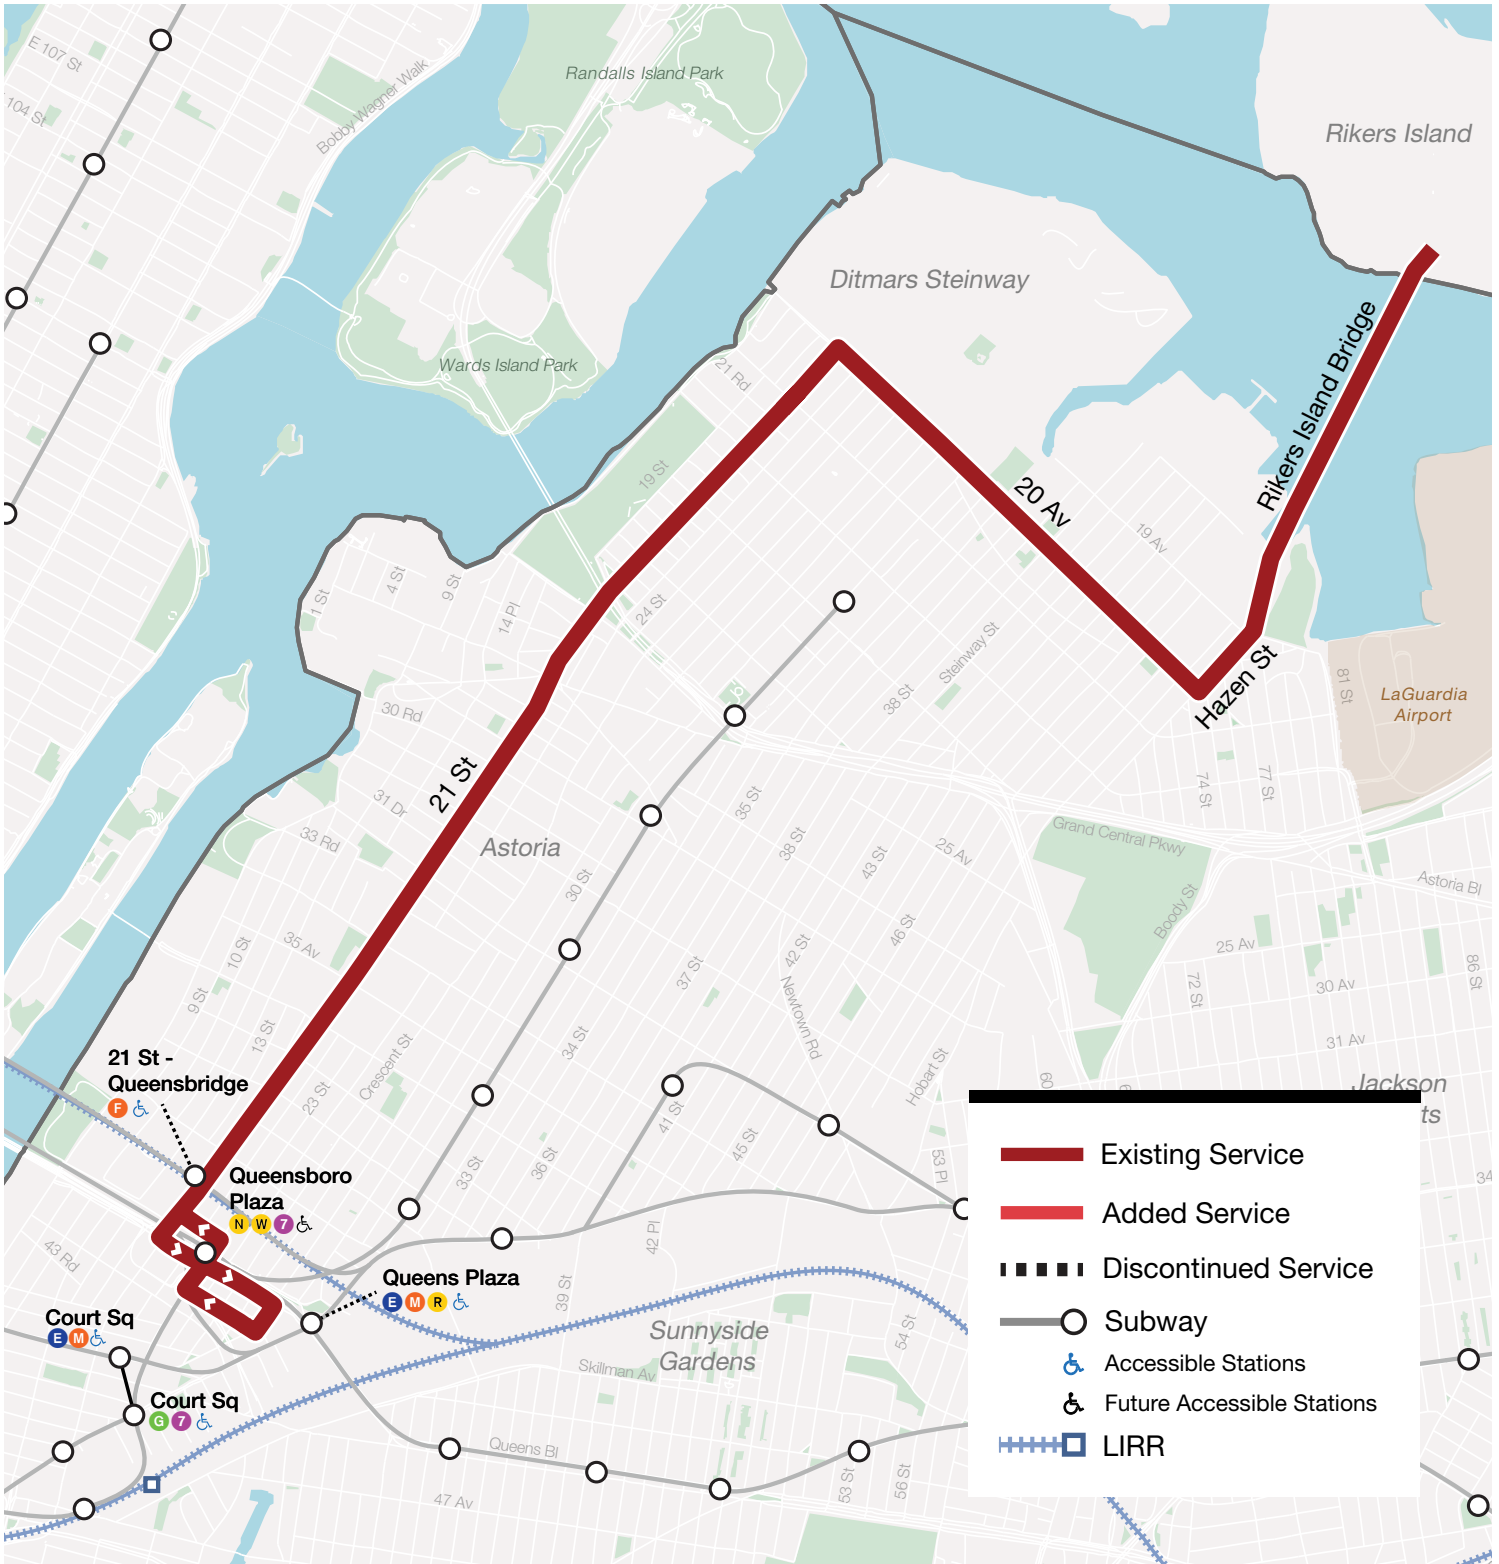

Q100

Rikers Island - Long Island City

Q100 Rikers Island – Long Island City

NORTHBOUND to Rikers Island

On Street/At Street		Proposal Note	Connections
1	Jackson Av/42 Rd	Keep	E M R, Q32, Q39, Q60, Q63, Q66, Q69, Q101, Q102
2	21St/41Av	Keep	F
3	21St/Broadway	Keep	Q104
4	21St/30 Av	Keep	B62, Q18
5	21St/Astoria Blvd	Keep	Q19
6	21St/24 Av	Keep	
7	21St/21Av	Keep	
8	20 Av/31St	Keep	
9	20 Av/Steinway St	New stop location	Q101
10	20 Av/47 St	Added at existing bus stop	
11	Hazen St/77 St	Keep	
12	Rikers Island/Bridge	Keep	

SOUTHBOUND to Long Island City

1	Rikers Island/Bridge	Keep	
2	Hazen St/19 Av	Keep	
3	20 Av/47 St	Added at existing bus stop	
4	20 Av/Steinway St	Added at existing bus stop	Q101
5	20 Av/31St	Keep	
6	21St/21Av	Keep	
7	21St/24 Av	Keep	
8	21St/Astoria Blvd	Keep	Q19
9	21St/30 Av	Keep	Q18
10	21St/Broadway	Keep	Q104
11	21St/41Av	Keep	F
12	Queens Plaza S/27 St	Keep	N W 7 E M R, Q32, Q39, Q60, Q63, Q101, Q102