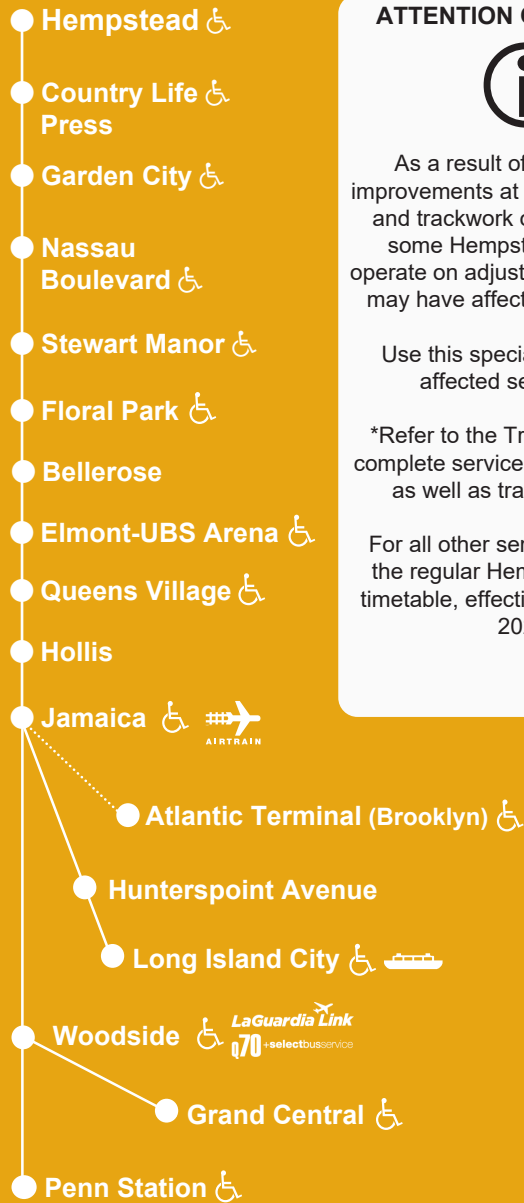

# Special Timetable

## Hempstead Branch

Special Track Work  
Effective Saturday and Sunday,  
November 9-10, 2024

[www.mta.info](http://www.mta.info)

### Reference Notes

J	Change at Jamaica. The track of your connecting train will be announced.
All Branches	On all branches, eastbound trains may depart stations east of Jamaica up to three minutes earlier than times shown.
West of Jamaica	At stations west of Jamaica, westbound trains may depart stations up to three minutes earlier than times shown.