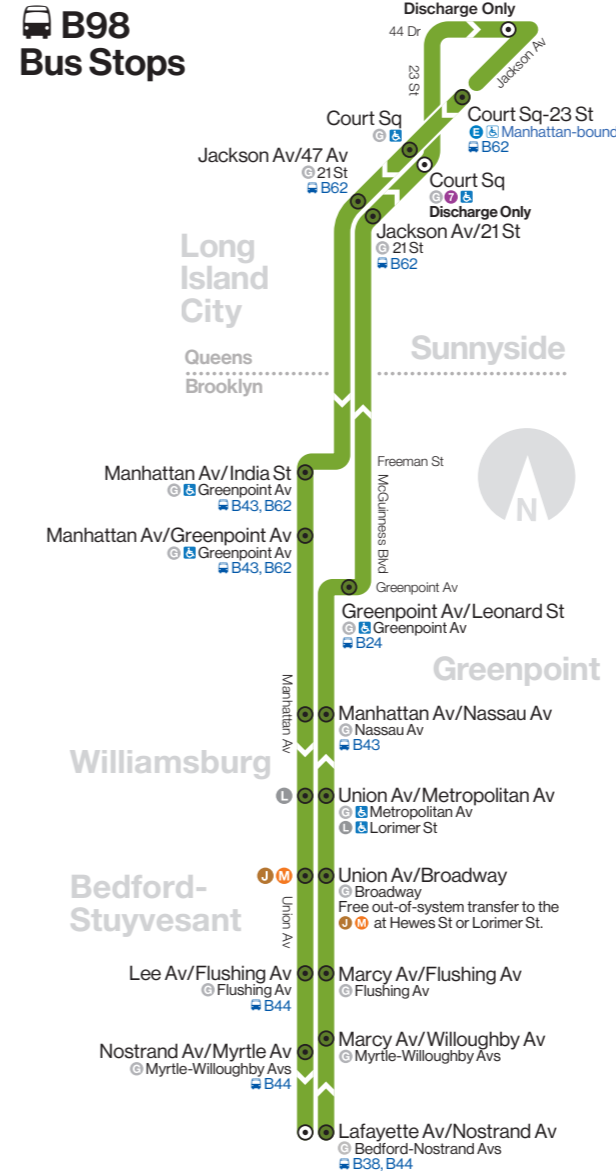

# G will be suspended

Aug 11 – 12, Sun 8:30 PM to Mon 4 AM

F trains will continue to make all F G stops between Bergen St and Church Av.

**Legend**

- Suspended service
- Shuttle bus
- Partially accessible
- Fully accessible
- Out-of-System Transfer**
- Use OMNY or MetroCard for a free out-of-system transfer between Broadway and Hewes St or Lorimer St.

Free B98 shuttle buses will run between Court Sq and Bedford-Nostrand Avs, making all G stops.

Free B93 shuttle buses will run between Bedford-Nostrand Avs and Jay St-MetroTech, making all G stops between Bedford-Nostrand Avs and Hoyt-Schermerhorn.