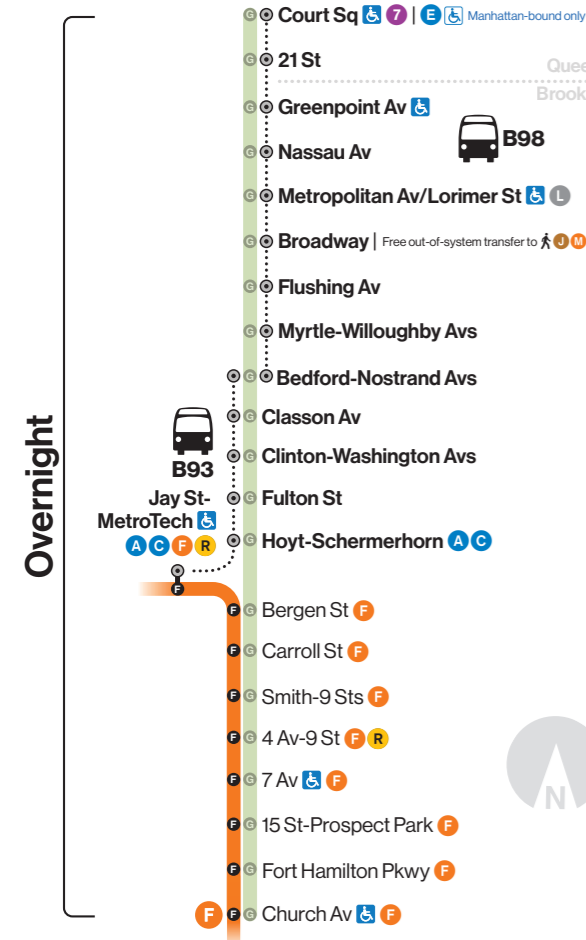

# G will be suspended

Aug 11 – 12, Sun 8:30 PM to Mon 4 AM

F trains will continue to make all F G stops between Bergen St and Church Av.

**Legend**

- Suspended service
- Shuttle bus
- Partially accessible
- Fully accessible
- Out-of-System Transfer**
- Use OMNY or MetroCard for a free out-of-system transfer between Broadway and Hewes St or Lorimer St.

Free B98 shuttle buses will run between Court Sq and Bedford-Nostrand Avs, making all G stops.

Free B93 shuttle buses will run between Bedford-Nostrand Avs and Jay St-MetroTech, making all G stops between Bedford-Nostrand Avs and Hoyt-Schermerhorn.