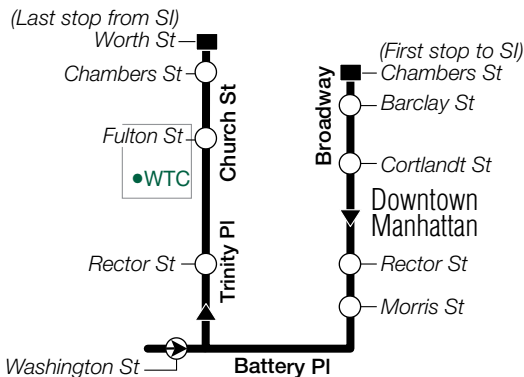

SIM4 Peak Downtown Manhattan