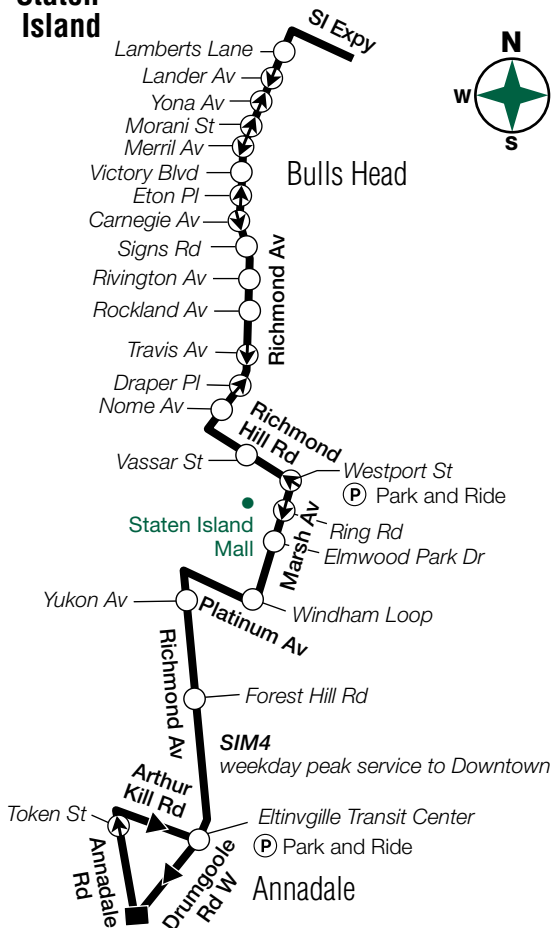

SIM4c Special Schedule

From Midtown, via Downtown, Manhattan, to Huguenot, SI

Midtown Central Pk S/ 6 Av	Midtown Park Av S/ 22 St	Downtown Broadway/ Chambers St	Bulls Head Richmnd Av/ Lamberts Ln	Eltingville Transit Center	Annadale Annadale Rd/ Drumgoole Rd	Huguenot Woodrow Rd/ Boulder St
10:20	10:44	11:00	11:35	11:51	11:54	12:04
11:30	11:54	12:10	12:45	1:01	1:04	1:14
12:30	12:54	1:10	1:46	2:06	2:09	2:19
1:30	1:55	2:11	2:47	3:07	3:10	3:20
2:00	2:25	2:41	3:17	3:40	3:43	3:53
2:20	2:45	3:01	3:38	4:01	4:04	4:14
2:35	3:00	3:18	3:55	4:18	4:21	4:31
—	—	3:30	4:07	4:30	4:33	4:43
—	—	3:45	4:22	4:45	4:48	4:58
<i>Then no SIM4c service until:</i>						
—	—	6:45	7:19	7:40	7:43	7:53
—	—	7:00	7:31	7:52	7:55	8:05
—	—	7:15	7:46	8:07	8:10	8:20
—	—	7:27	7:58	8:19	8:22	8:32
6:55	7:20	7:36	8:07	8:26	8:29	8:39
7:10	7:30	7:46	8:17	8:36	8:39	8:49
7:30	7:50	8:06	8:33	8:52	8:55	9:05
8:00	8:18	8:31	8:58	9:17	9:20	9:30
8:30	8:48	9:01	9:28	9:47	9:50	10:00
9:00	9:18	9:31	9:58	10:17	10:20	10:30
9:30	9:48	10:01	10:27	10:45	10:48	10:58
10:00	10:15	10:25	10:51	11:09	11:12	11:22
10:30	10:45	10:55	11:21	11:39	11:42	11:52
11:00	11:15	11:25	11:51	12:08	12:11	12:21
11:30	11:45	11:55	12:20	12:35	12:38	12:48
12:00	12:15	12:23	12:48	1:03	1:06	1:16

sim004-CH-H0-1/20/2020-6H2405—74-nw-Req-

SIM4 Peak Downtown Manhattan

Manhattan

via Verrazano-Narrows Bridge and Hugh L. Carey Tunnel

Staten Island

SIM4c Off-Peak and Weekend – Midtown Manhattan via Downtown

Manhattan

via Verrazano-Narrows Bridge
and Hugh L. Carey Tunnel

SIM4c Off-Peak & Weekend - Staten Island

via Verrazano-Narrows Bridge
and Hugh L. Carey Tunnel

SIM004a19098

SIM4/SIM4c MAP LEGEND

- Terminal
- Express Stop
- Stops in direction indicated
- SIM4 Service
- SIM4c Service
- Point of Interest