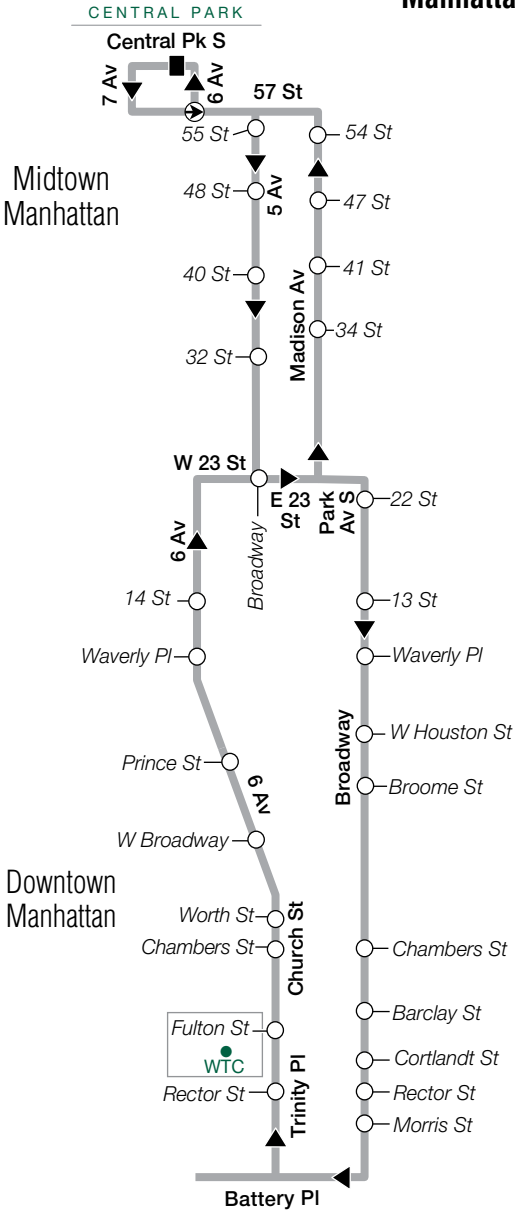

sim004-CH-H0-1/20/2020-6H2405—74-nw-Req-

SIM4 Peak Downtown Manhattan

Manhattan

via Verrazano-Narrows Bridge and Hugh L. Carey Tunnel

Staten Island

SIM4c Off-Peak and Weekend – Midtown Manhattan via Downtown

Manhattan

via Verrazano-Narrows Bridge
and Hugh L. Carey Tunnel

SIM4c Off-Peak & Weekend - Staten Island

via Verrazano-Narrows Bridge
and Hugh L. Carey Tunnel

SIM004a19098

SIM4/SIM4c MAP LEGEND

- Terminal
- Express Stop
- Stops in direction indicated
- SIM4 Service
- SIM4c Service
- Point of Interest