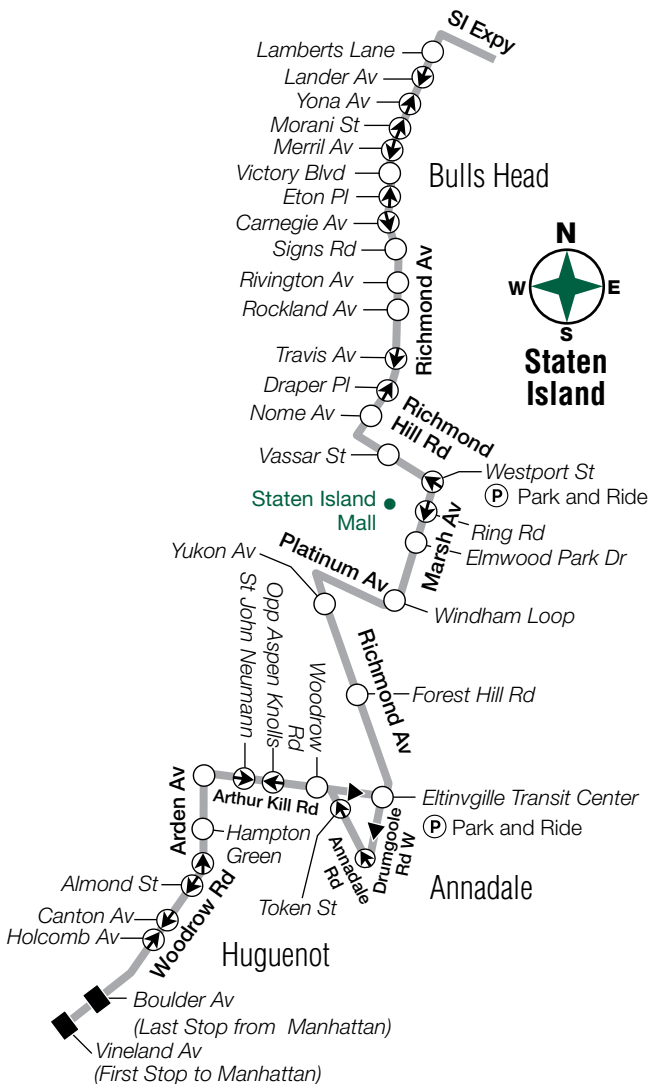

SIM4c Special Schedule

From Midtown, via Downtown, Manhattan, to Huguenot, SI

Midtown Central Pk S/ 6 Av	Midtown Park Av S/ 22 St	Downtown Broadway/ Chambers St	Bulls Head Richmnd Av/ Lamberts Ln	Eltingville Transit Center	Annadale Annadale Rd/ Drumgoole Rd	Huguenot Woodrow Rd/ Boulder St
10:20	10:44	11:00	11:35	11:51	11:54	12:04
11:30	11:54	12:10	12:45	1:01	1:04	1:14
12:30	12:54	1:10	1:46	2:06	2:09	2:19
1:30	1:55	2:11	2:47	3:07	3:10	3:20
2:00	2:25	2:41	3:17	3:40	3:43	3:53
2:20	2:45	3:01	3:38	4:01	4:04	4:14
2:35	3:00	3:18	3:55	4:18	4:21	4:31
—	—	3:30	4:07	4:30	4:33	4:43
—	—	3:45	4:22	4:45	4:48	4:58
<i>Then no SIM4c service until:</i>						
—	—	6:45	7:19	7:40	7:43	7:53
—	—	7:00	7:31	7:52	7:55	8:05
—	—	7:15	7:46	8:07	8:10	8:20
—	—	7:27	7:58	8:19	8:22	8:32
6:55	7:20	7:36	8:07	8:26	8:29	8:39
7:10	7:30	7:46	8:17	8:36	8:39	8:49
7:30	7:50	8:06	8:33	8:52	8:55	9:05
8:00	8:18	8:31	8:58	9:17	9:20	9:30
8:30	8:48	9:01	9:28	9:47	9:50	10:00
9:00	9:18	9:31	9:58	10:17	10:20	10:30
9:30	9:48	10:01	10:27	10:45	10:48	10:58
10:00	10:15	10:25	10:51	11:09	11:12	11:22
10:30	10:45	10:55	11:21	11:39	11:42	11:52
11:00	11:15	11:25	11:51	12:08	12:11	12:21
11:30	11:45	11:55	12:20	12:35	12:38	12:48
12:00	12:15	12:23	12:48	1:03	1:06	1:16

sim004-CH-H0-1/20/2020-6H2405—74-nw-Req-

SIM4 Peak Downtown Manhattan

Manhattan

via Verrazano-Narrows Bridge and Hugh L. Carey Tunnel

Staten Island

SIM4c Off-Peak and Weekend – Midtown Manhattan via Downtown

Manhattan

via Verrazano-Narrows Bridge
and Hugh L. Carey Tunnel

SIM4c Off-Peak & Weekend - Staten Island

via Verrazano-Narrows Bridge
and Hugh L. Carey Tunnel

SIM004a19098

SIM4/SIM4c MAP LEGEND

- Terminal
- Express Stop
- Stops in direction indicated
- SIM4 Service
- SIM4c Service
- Point of Interest