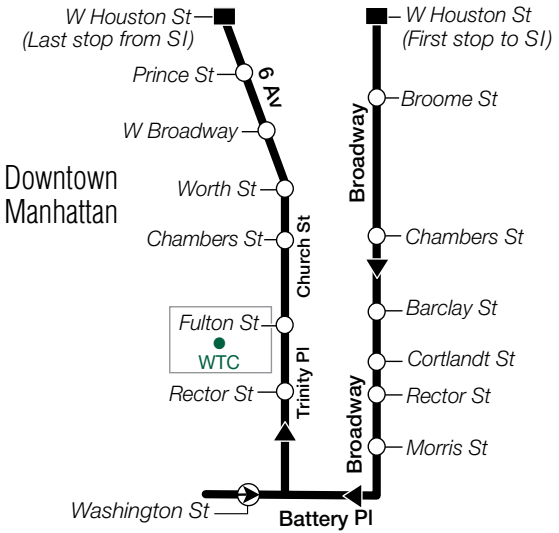

SIM1c service to
 Eltingville Transit Center, Staten Island, cont.

Midtown Central Pk S/ 6 Av	Midtown 5 Av/ 40 St	Midtown 23 St/ Broadway	Downtown Broadway/ Chambers St	Downtown Broadway/ Morris St	Grasmere Narrows Rd N/ Fingerbrd Rd	Eltingville Transit Center
11:50	11:59	12:05	12:19	12:25	12:41	1:14
12:10	12:19	12:25	12:39	12:45	1:01	1:34
12:30	12:39	12:45	12:59	1:05	1:21	1:54
12:50	12:59	1:05	1:19	1:25	1:41	2:14
1:15	1:24	1:30	1:44	1:50	2:06	2:39

sim001-YU-H0-1/20/2020-6H2402---71-nw-Req-

SIM1 Weekday Peak Downtown Manhattan

Manhattan

--- via Verrazano-Narrows Bridge and Hugh L. Carey Tunnel ---

SIM1c Off-Peak, Weekend, and Overnight Midtown Manhattan