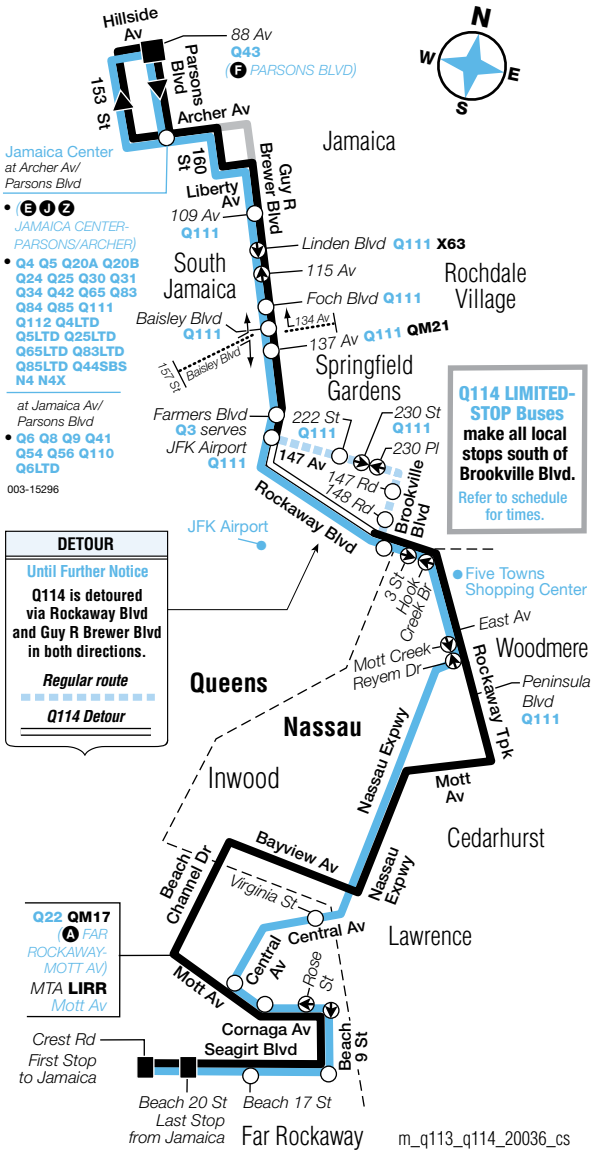

Q113/Q114 MAP LEGEND

Local/Limited/SBS Bus Transfers: shown in bold blue type.
Express Bus Transfers: shown in bold black type.

- Terminal
- Q114 Limited-Stop service
- Q113 Limited Stop service
- Q114 Night Service
- (E) STATION NAME
  Subway Connection
- Limited Stop
- Stops in direction indicated
- Point of Interest

For Accessible subway stations, travel directions and other information:

Call 511 or visit www.mta.info