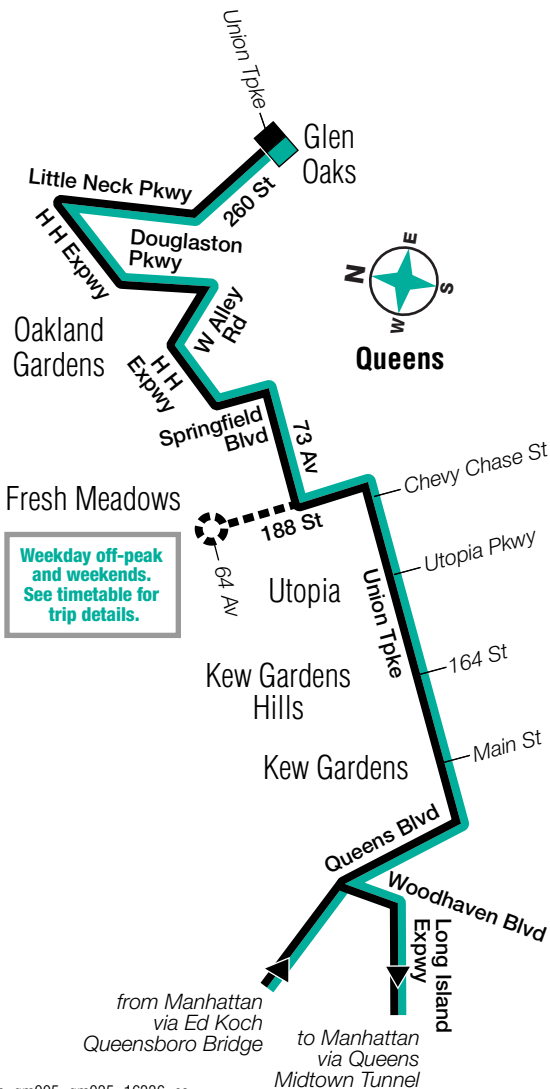

m_qm005_qm035_16336_cs

QM5/QM35 MAP LEGEND

■ QM5 Terminal

■ QM35 Terminal

— QM5 6 Av Service

— QM35 3 Av Service

(4) STATION NAME
Subway Connection

--- Part-time Service

● Point of Interest

MTA **Metro-North**
Railroad Station