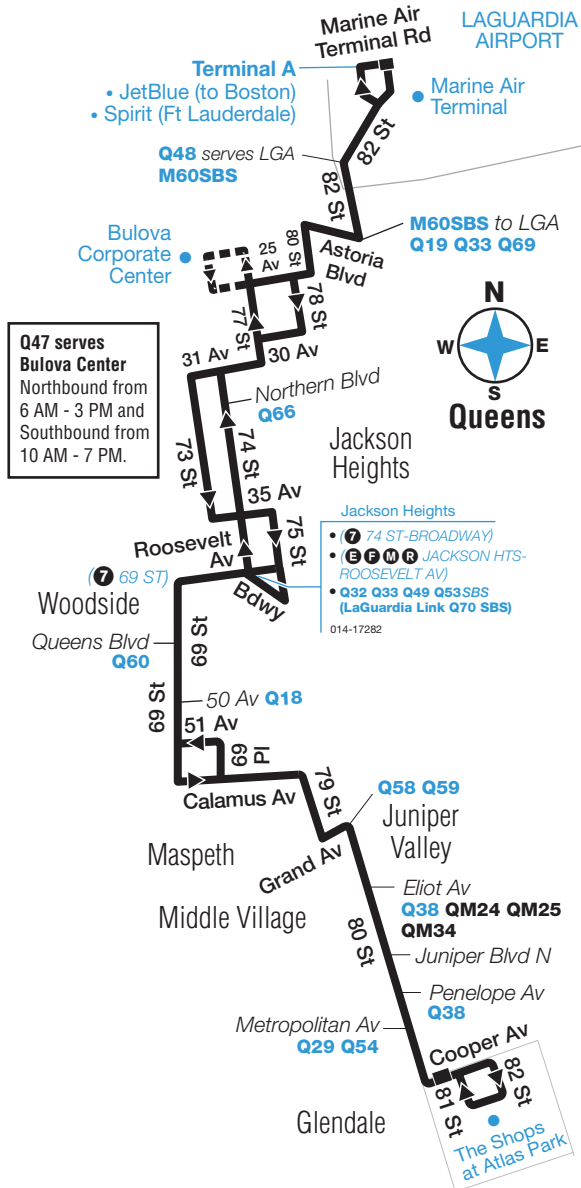

Q47

Bus Timetable

MTA Bus Company

Local Service

Effective January 3, 2021

For accessible subway stations, travel directions and other information:

Call 511 or visit www.mta.info

m_q047_m_q047_21308_cs

Q47 MAP LEGEND

Local/Limited/SBS Bus Transfers: shown in bold blue type.

Express Bus Transfers: shown in bold black type.

■ Terminal

● Point of Interest

(E STATION NAME)

Subway Connection

■ ■ ■ Part-time Service