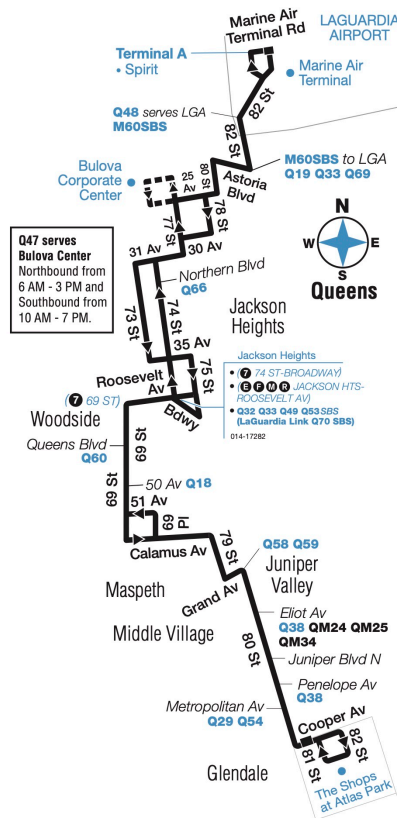

Q47

Bus Timetable
MTA Bus Company

Atlas Mall - Lga Marine Air Terminal Via Atlas Mall / 80Th St / 74Th St Bus Terminal

Local Service

For accessible subway stations, travel directions and other information:

Effective June 30, 2024

Visit www.mta.info or call us at 511

m_q047_m_q047_21308_cs

Q47 MAP LEGEND

Local/Limited/SBS Bus Transfers: shown in bold blue type.
Express Bus Transfers: shown in bold black type.

- Terminal
- (STATION NAME) Subway Connection
- Point of Interest
- Part-time Service