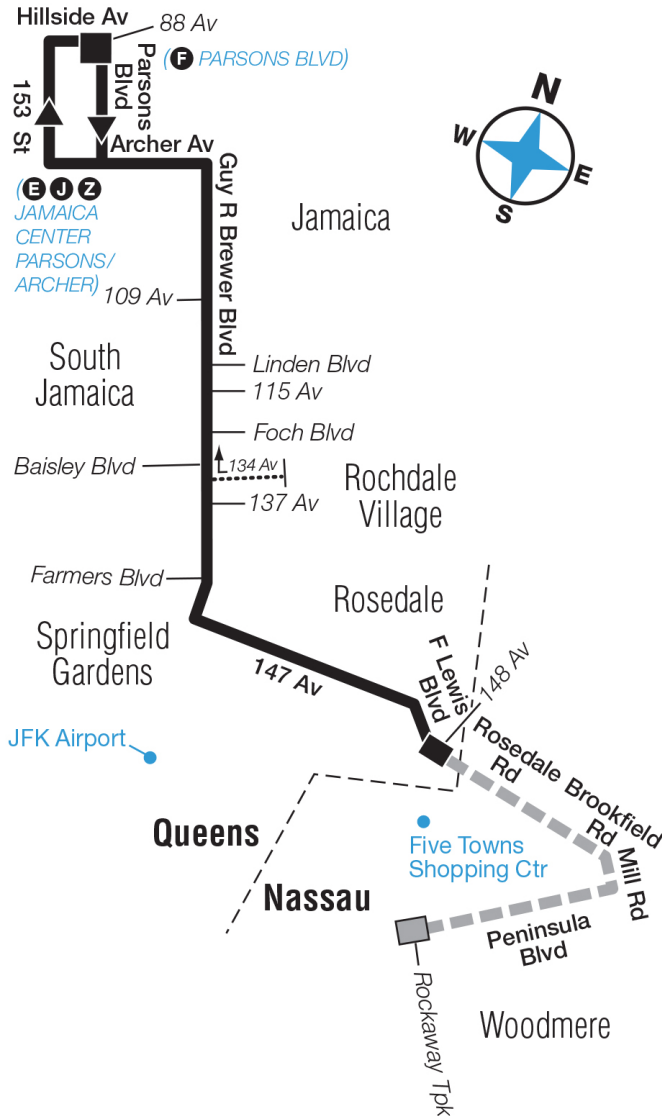

Q111

Bus Timetable

MTA Bus Company

Local Service

Effective January 3, 2021

For accessible subway stations, travel directions and other information:

Call 511 or visit www.mta.info

NOTE: Additional local service provided by the **Q114** between Jamaica and Springfield Gardens, evenings and late nights (see **Q113/Q114** timetable).