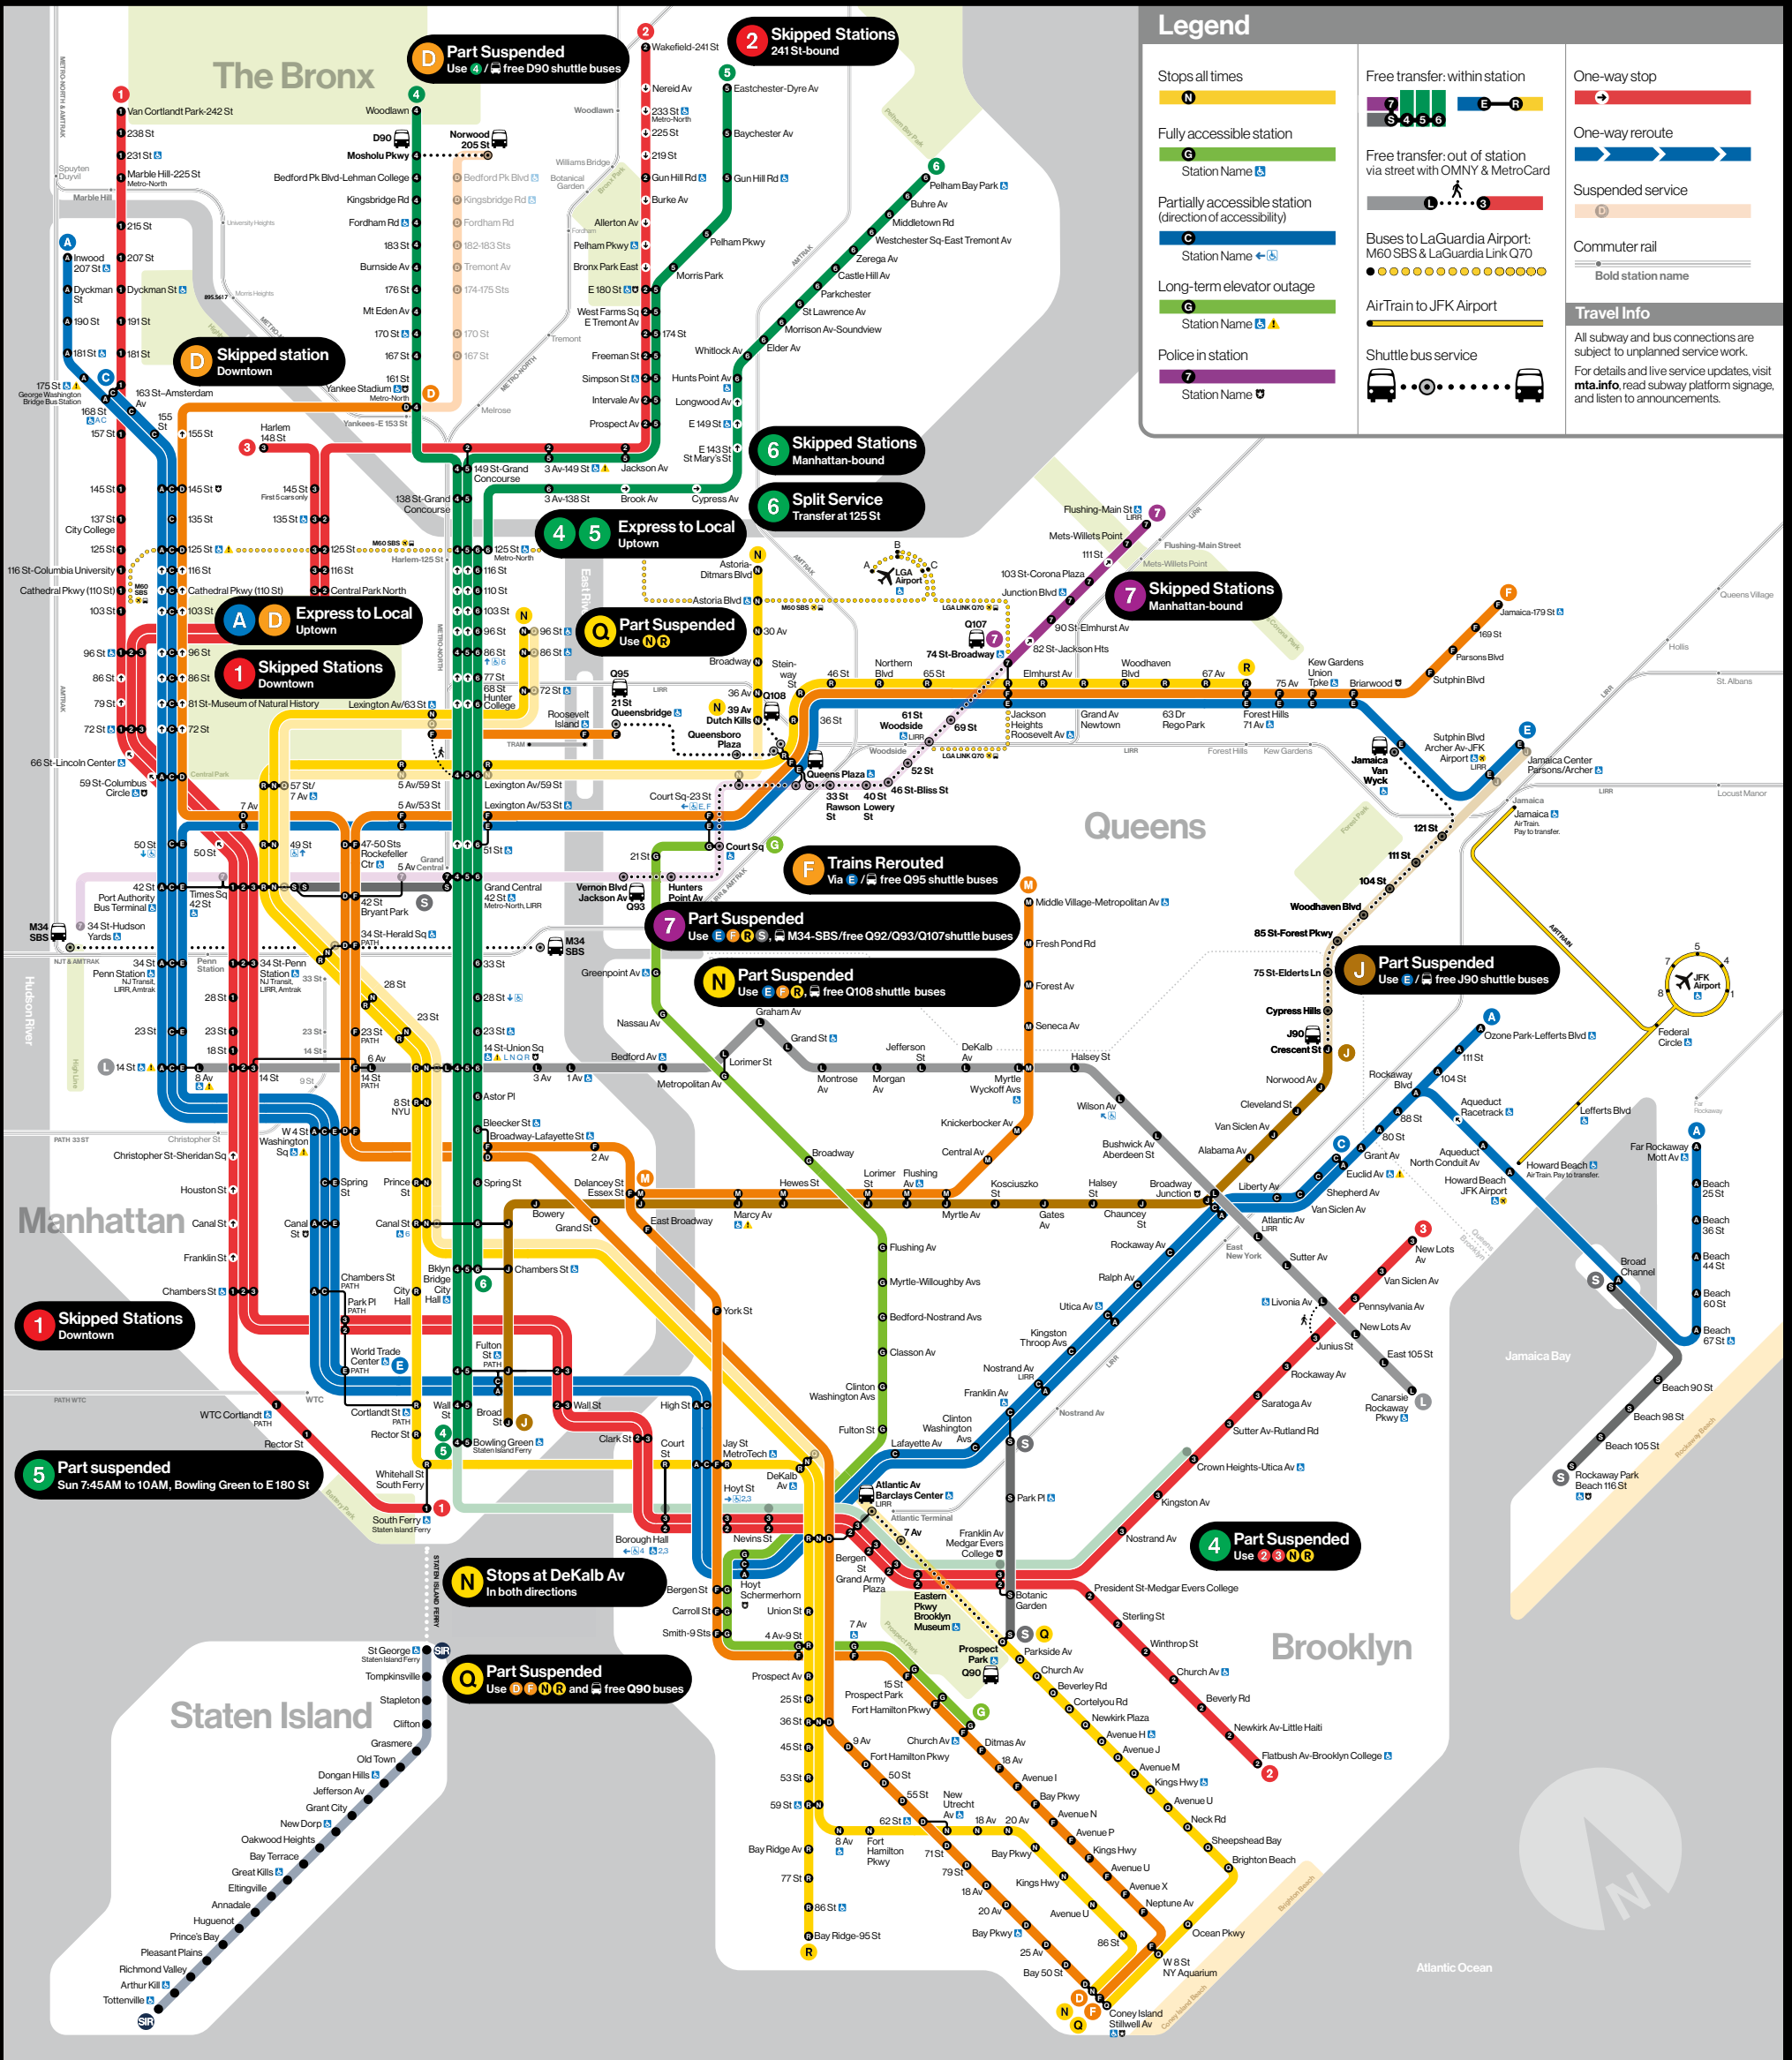

Weekend Service Changes

Late Friday to Early Monday Jan 19 – 22, 2024

Legend

- Stops all times: [Line Color] N
- Fully accessible station: [Green Box] Station Name
- Partially accessible station (direction of accessibility): [Blue Box] Station Name
- Long-term elevator outage: [Green Box] Station Name
- Police in station: [Purple Box] Station Name
- Free transfer: within station: [Line Color] [Line Color]
- Free transfer: out of station via street with OMNY & MetroCard: [Line Color] [Line Color]
- Buses to LaGuardia Airport: M60 SBS & LaGuardia Link Q70: [Line Color] [Line Color]
- AirTrain to JFK Airport: [Line Color]
- Shuttle bus service: [Line Color]
- One-way stop: [Red Arrow]
- One-way reroute: [Blue Arrow]
- Suspended service: [Orange Box]
- Commuter rail: [Grey Line]
- Travel Info: All subway and bus connections are subject to unplanned service work. For details and live service updates, visit mta.info, read subway platform signage, and listen to announcements.