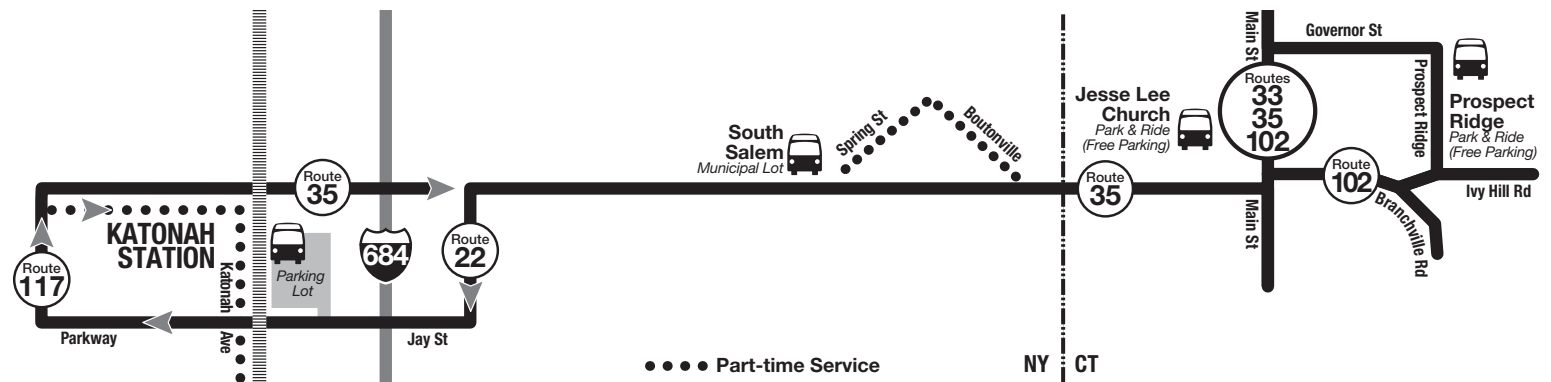

The Ridgefield-Katonah Shuttle

Effective April 8, 2024

WEEKDAYS VIA KATONAH STATION TO GRAND CENTRAL TERMINAL

AM Light Face, PM Bold Face	AM						PM				
Jessie Lee Memorial Church <i>Park & Ride</i>	5 45	6 01	6 41	6 59	—	—	5 32	6 26	6 59	7 26	7 54
Prospect Ridge <i>(Bark Park) Park & Ride</i>	—	—	—	—	7 28	7 46	X	X	X	X	X
South Salem Municipal Lot <i>Park & Ride</i>	5 56	6 12	6 52	7 13	7 39	7 55	—	—	7 09	—	8 04
Katonah Station	6 11	6 27	7 07	7 30	7 59	8 16	5 57	6 51	7 24	7 51	8 19
Katonah Station	6 19	6 35	7 15	7 39	8 08	8 24	6 27	6 57	7 39	8 27	
White Plains Station	6 51	7 08	—	8 10	8 36	8 53	7 00	7 26	8 11	8 59	
Grand Central Terminal	7 30	7 49	8 25	8 50	9 16	9 31	7 38	8 07	8 49	9 37	

WEEKDAYS VIA KATONAH STATION TO RIDGEFIELD

AM Light Face, PM Bold Face	PM											
Grand Central Terminal	6 01	3 52	4 18	4 43	4 57	f 5 27	5 29	5 44	6 10	6 29	6 57	7 26
White Plains Station	6 37	4 26	—	5 17	5 31	—	6 02	—	6 44	7 03	7 31	8 00
Katonah Station	7 09	4 58	5 19	5 50	5 57	f 6 27	6 35	6 42	7 13	7 31	7 59	8 32
Katonah Station	7 14	5 03	5 24	6 02	6 02	6 32	6 47	6 47	7 18	7 36	8 04	8 35
South Salem Municipal Lot <i>Park & Ride</i>	—	X	X	X	X	X	X	X	X	X	X	X
Jessie Lee Memorial Church <i>Park & Ride</i>	—	5 25	5 51	6 26	6 26	6 57	7 10	7 10	7 41	8 00	8 27	8 58
Prospect Ridge <i>(Bark Park) Park & Ride</i>	7 38	X	X	X	X	X	X	X	X	X	X	X

f Will not run Fridays or July 3

X Discharges passengers only on request.

Scan QR code or visit mta.info for fares and other details

Department of Transportation