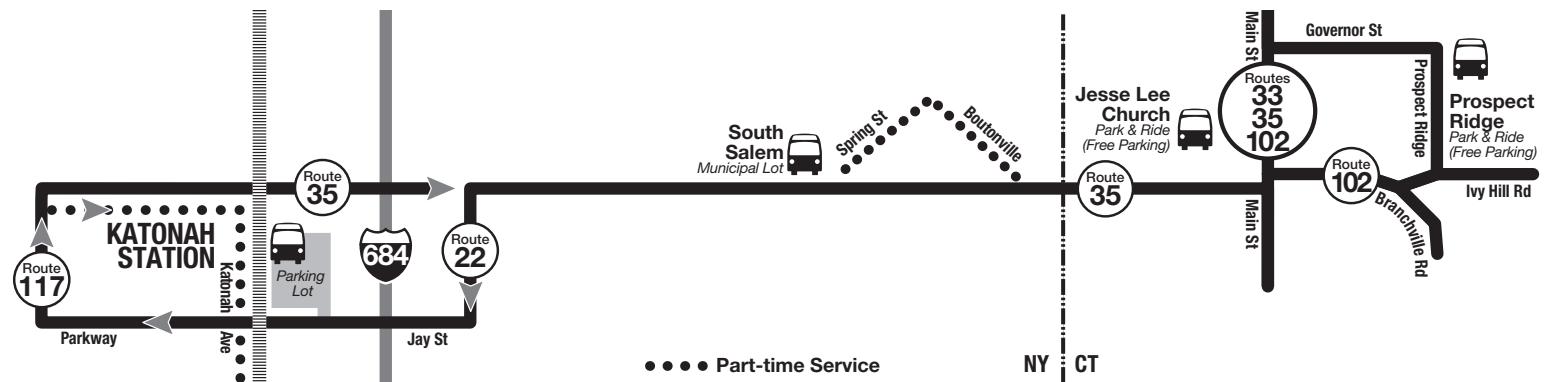

The Ridgefield-Katonah Shuttle

Effective October 7, 2024

WEEKDAYS VIA KATONAH STATION TO GRAND CENTRAL TERMINAL												
AM Light Face, PM Bold Face	AM						PM					
Jessie Lee Memorial Church <i>Park & Ride</i>	5 45	6 01	6 41	6 59	—	—	5 32	6 26	6 59	7 26	7 54	
Prospect Ridge <i>(Bark Park) Park & Ride</i>	—	—	—	—	7 28	7 46	X	X	X	X	X	
South Salem Municipal Lot <i>Park & Ride</i>	5 56	6 12	6 52	7 13	7 39	7 55	—	—	7 09	—	8 04	
Katonah Station	6 11	6 27	7 07	7 30	7 59	8 16	5 57	6 51	7 24	7 51	8 19	
Katonah Station	6 19	6 35	7 15	7 39	8 08	8 24	6 27	6 57	7 39	8 27		
White Plains Station	6 51	7 08	—	8 10	8 36	8 53	7 00	7 26	8 11	8 59		
Grand Central Terminal	7 30	7 49	8 25	8 50	9 16	9 31	7 38	8 07	8 49	9 37		

WEEKDAYS VIA KATONAH STATION TO RIDGEFIELD												
AM Light Face, PM Bold Face	PM											
Grand Central Terminal	6 01	3 52	4 18	4 43	4 57	^f 5 27	5 29	5 44	6 10	6 29	6 57	7 26
White Plains Station	6 37	4 26	—	5 17	5 31	—	6 02	—	6 44	7 03	7 31	8 00
Katonah Station	7 09	4 58	5 19	5 50	5 57	^f 6 27	6 35	6 42	7 13	7 31	7 59	8 32
Katonah Station	7 14	5 03	5 24	6 02	6 02	6 32	6 47	6 47	7 18	7 36	8 04	8 35
South Salem Municipal Lot <i>Park & Ride</i>	—	X	X	X	X	X	X	X	X	X	X	X
Jessie Lee Memorial Church <i>Park & Ride</i>	—	5 25	5 51	6 26	6 26	6 57	7 10	7 10	7 41	8 00	8 27	8 58
Prospect Ridge <i>(Bark Park) Park & Ride</i>	7 38	X	X	X	X	X	X	X	X	X	X	X

^f Will not run Fridays or July 3

X Discharges passengers only on request.

Scan QR code or visit mta.info for fares and other details

Department of Transportation