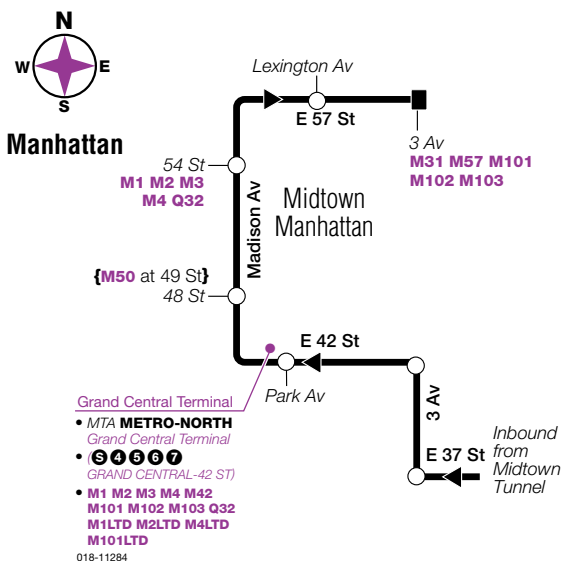

**This service operates on:
December 24, 26, 27, 30, 31, 2019**

X68 Special Weekday Express Service

From Floral Park, Queens, to Manhattan

Floral Park Hillside Av/ 268 St	Hollis Hillside Av/ F Lewis Blvd	Kew Gardens Queens Blvd/ 78 Av	Midtown 37 St/ 3 Av	Midtown E 57 St/ 3 Av
6:02	6:16	6:32	6:54	7:05
6:40	6:54	7:15	7:41	7:57
7:10	7:25	7:50	8:21	8:37
7:40	7:55	8:20	8:51	9:07

X68 AM service to E 57 St

xp068a17031_hol

Bold times denote PM hours.