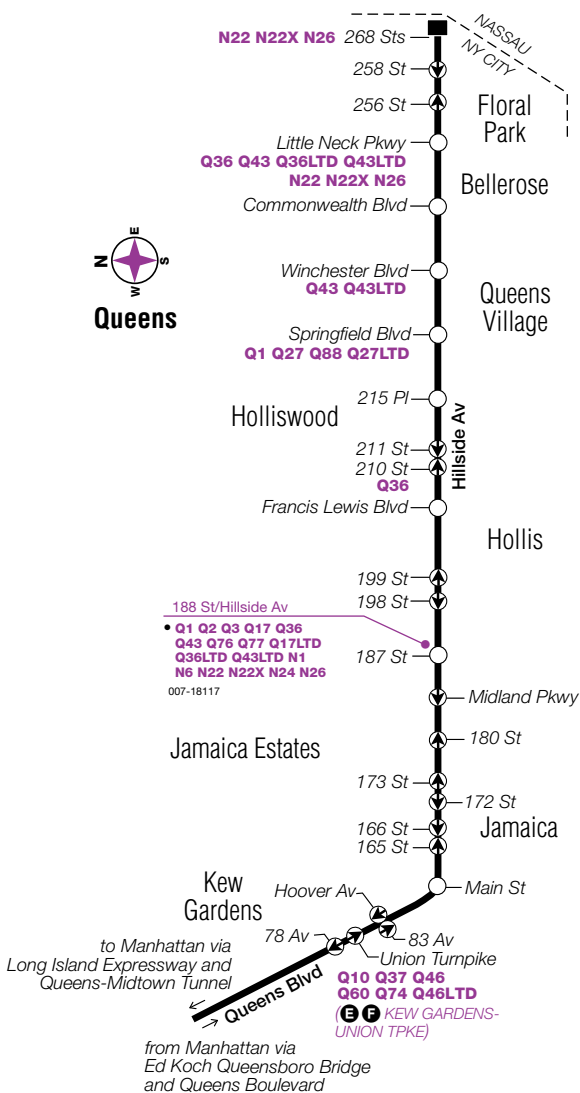

Bus Timetable

December 24, 26, 27, 30, 31, 2019

New York City Transit

X68

Express Service

***Between
Floral Park, Queens, and
Midtown Manhattan***

If you think your bus operator deserves an Apple Award — our special recognition for service, courtesy and professionalism — call 511 and give us the badge or bus number.

X68 AM and PM Queens Service

xp068e19077_hol

X68 MAP LEGEND

Local/Limited/SBS Bus Transfers: shown in bold purple type.

■ Terminal

○ Express Bus Stop

(F) STATION NAME
 Subway Connection

👤 Stops in direction
 indicated

**This service operates on:
December 24, 26, 27, 30, 31, 2019**

X68 Special Weekday Express Service

From Floral Park, Queens, to Manhattan

Floral Park Hillside Av/ 268 St	Hollis Hillside Av/ F Lewis Blvd	Kew Gardens Queens Blvd/ 78 Av	Midtown 37 St/ 3 Av	Midtown E 57 St/ 3 Av
6:02	6:16	6:32	6:54	7:05
6:40	6:54	7:15	7:41	7:57
7:10	7:25	7:50	8:21	8:37
7:40	7:55	8:20	8:51	9:07

X68 AM service to E 23 St/1 Av via 57 St

xp068c17031_hol

X68 MAP LEGEND

Local/Limited/SBS Bus Transfers: shown in bold purple type.

Terminal

Express Bus Stop

(E STATION NAME)
Subway Connection

MTA **Metro-North**
Railroad Station