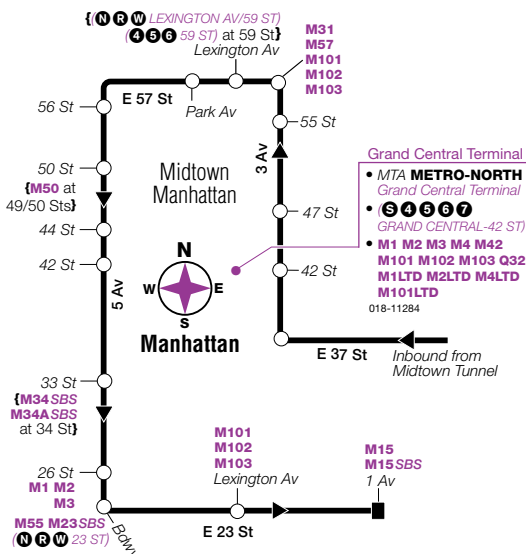

X68 AM and PM Queens Service

xp068e19077_hol

X68 MAP LEGEND

Local/Limited/SBS Bus Transfers: shown in bold purple type.

■ Terminal

○ Express Bus Stop

(F) STATION NAME
 Subway Connection

👤 Stops in direction
 indicated

X68 AM service to E 57 St

xp068a17031_hol

Bold times denote PM hours.

X68 Special Weekday Express Service

From Floral Park, Queens, to Manhattan

Floral Park Hillside Av/ 268 St	Hollis Hillside Av/ F Lewis Blvd	Kew Gardens Queens Blvd/ 78 Av	Midtown E 34 St/ 3 Av	Midtown E 23 St/ 1 Av
6:20	6:34	6:55	7:21	7:33
6:55	7:09	7:34	8:08	8:21
7:25	7:40	8:05	8:39	8:52

X68 AM service to E 23 St/1st Av via 34 St

xp068b17031_hol

X68 Special Weekday Express Service

From Floral Park, Queens, to Manhattan

Floral Park Hillside Av/ 268 St	Hollis Hillside Av/ F Lewis Blvd	Kew Gardens Queens Blvd/ 78 Av	Midtown 37 St/ 3 Av	Midtown E 57 St/ Park Av	Midtown E 23 St/ 1 Av
8:00	8:15	8:40	9:11	9:27	9:49
8:30	8:45	9:10	9:37	9:53	10:15
9:00	9:11	9:30	9:57	10:13	10:35

X68 AM service to E 23 St/1 Av via 57 St

xp068c17031_hol

X68 MAP LEGEND

Local/Limited/SBS Bus Transfers: shown in bold purple type.

Terminal

Express Bus Stop

(E STATION NAME)
Subway Connection

MTA **Metro-North**
Railroad Station