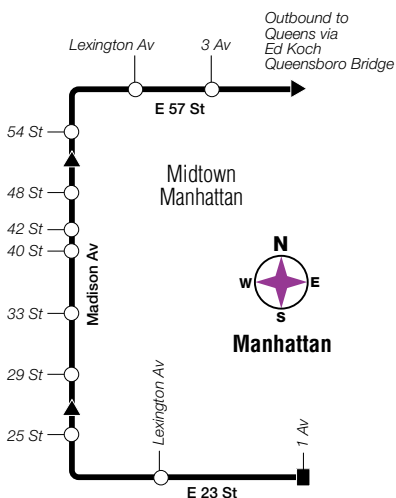

X68 Special Weekday Express Service

From Manhattan to Floral Park, Queens

Midtown E 23 St/ 1 Av	Midtown Madison Av/ E 42 St	Midtown E 57 St/ 3 Av	Kew Gardens Queens Blvd/ Union Tpke	Floral Park Hillside Av/ 268 St
4:05	4:22	4:35	5:23	5:59
4:35	4:52	5:05	5:53	6:25
5:05	5:22	5:35	6:19	6:51
5:30	5:48	6:00	6:44	7:15
6:00	6:18	6:30	7:04	7:35
6:30	6:47	6:58	7:32	8:03
7:00	7:15	7:26	7:56	8:27
7:30	7:45	7:56	8:26	8:57

xp068-QV-H0-1/20/2020-5H0511---52--Req-

X68 Queens-bound PM service

xp068d17031_hol

For Accessible subway stations, travel directions and other information:

Call 511 or visit www.mta.info