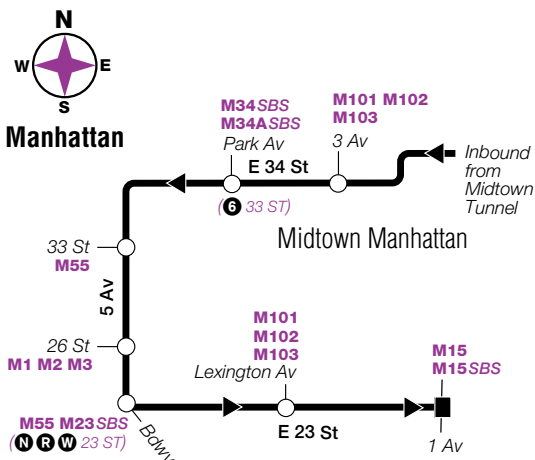

X68 AM and PM Queens Service

xp068e19077_hol

X68 MAP LEGEND

Local/Limited/SBS Bus Transfers: shown in bold purple type.

■ Terminal

○ Express Bus Stop

(F) STATION NAME
 Subway Connection

👤 Stops in direction
 indicated

X68 AM service to E 57 St

xp068a17031_hol

Bold times denote PM hours.

X68 Special Weekday Express Service

From Floral Park, Queens, to Manhattan

Floral Park Hillside Av/ 268 St	Hollis Hillside Av/ F Lewis Blvd	Kew Gardens Queens Blvd/ 78 Av	Midtown E 34 St/ 3 Av	Midtown E 23 St/ 1 Av
6:20	6:34	6:55	7:21	7:33
6:55	7:09	7:34	8:08	8:21
7:25	7:40	8:05	8:39	8:52

X68 AM service to E 23 St/1st Av via 34 St

xp068b17031_hol

X68 Special Weekday Express Service

From Floral Park, Queens, to Manhattan

Floral Park Hillside Av/ 268 St	Hollis Hillside Av/ F Lewis Blvd	Kew Gardens Queens Blvd/ 78 Av	Midtown 37 St/ 3 Av	Midtown E 57 St/ Park Av	Midtown E 23 St/ 1 Av
8:00	8:15	8:40	9:11	9:27	9:49
8:30	8:45	9:10	9:37	9:53	10:15
9:00	9:11	9:30	9:57	10:13	10:35

X68 AM service to E 23 St/1 Av via 57 St

xp068c17031_hol

X68 MAP LEGEND

Local/Limited/SBS Bus Transfers: shown in bold purple type.

Terminal

Express Bus Stop

(E STATION NAME)
Subway Connection

MTA **Metro-North**
Railroad Station