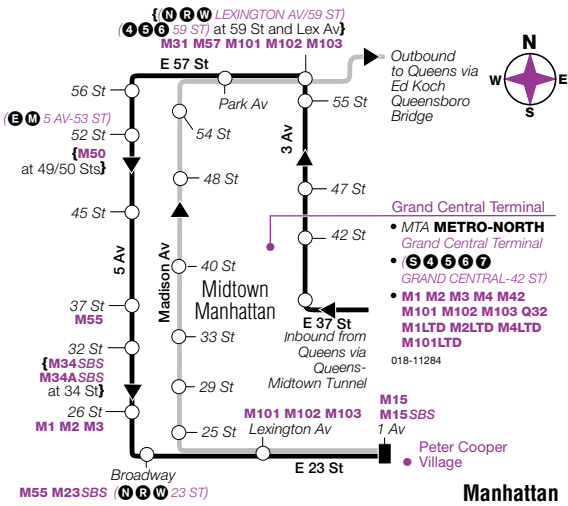

# Bus Timetable

December 24, 26, 27, 30, 31, 2019

New York City Transit

**This service operates on:  
December 24, 26, 27, 30, 31, 2019**

**X64 Special Weekday Express Service**

From Cambria Heights to Manhattan

Cambria Heights Linden Blvd/ 235 St	St Albans Farmers Blvd/ 113 Rd	Kew Gardens Queens Blvd/ 78 Av	Midtown E 37 St/ 3 Av	Midtown E 57 St/ Park Av	P Cooper Vill E 23 St/ 1 Av
6:05	6:18	6:40	7:04	7:14	7:31
6:35	6:48	7:13	7:42	7:54	8:14
7:05	7:19	7:47	8:19	8:33	8:57
7:35	7:49	8:17	8:48	9:02	9:26
8:15	8:29	8:56	9:28	9:42	10:06

**X64 Special Weekday Express Service**

From Manhattan to Cambria Heights

P Cooper Vill E 23 St/ 1 Av	Midtown Madison Av/ E 40 St	Midtown E 57 St/ 3 Av	Kew Gardens Queens Blvd/ Union Tpke	St Albans Farmers Blvd/ 113 Rd	Cambria Heights Linden Blvd/ 235 St
<b>4:15</b>	<b>4:31</b>	<b>4:41</b>	<b>5:25</b>	<b>5:51</b>	<b>6:04</b>
<b>4:50</b>	<b>5:06</b>	<b>5:16</b>	<b>6:00</b>	<b>6:25</b>	<b>6:38</b>
<b>5:25</b>	<b>5:41</b>	<b>5:51</b>	<b>6:35</b>	<b>6:57</b>	<b>7:10</b>
<b>6:00</b>	<b>6:18</b>	<b>6:28</b>	<b>7:02</b>	<b>7:24</b>	<b>7:37</b>
<b>6:35</b>	<b>6:51</b>	<b>7:00</b>	<b>7:26</b>	<b>7:48</b>	<b>8:01</b>

## X64 MAP LEGEND

**Local/Limited/SBS Bus Transfers:** shown in bold purple type.

■ Terminal

○ Express Bus Stop

(4 STATION NAME)

➔ Stops in direction indicated

Subway Connection

— Inbound to Manhattan