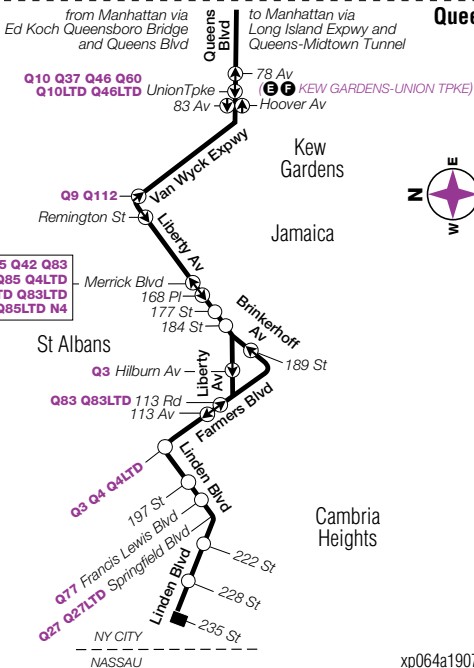

# Bus Timetable

December 24, 26, 27, 30, 31, 2019

New York City Transit

**This service operates on:  
December 24, 26, 27, 30, 31, 2019**

**X64 Special Weekday Express Service**

From Cambria Heights to Manhattan

Cambria Heights Linden Blvd/ 235 St	St Albans Farmers Blvd/ 113 Rd	Kew Gardens Queens Blvd/ 78 Av	Midtown E 37 St/ 3 Av	Midtown E 57 St/ Park Av	P Cooper Vill E 23 St/ 1 Av
6:05	6:18	6:40	7:04	7:14	7:31
6:35	6:48	7:13	7:42	7:54	8:14
7:05	7:19	7:47	8:19	8:33	8:57
7:35	7:49	8:17	8:48	9:02	9:26
8:15	8:29	8:56	9:28	9:42	10:06

**X64 Special Weekday Express Service**

From Manhattan to Cambria Heights

P Cooper Vill E 23 St/ 1 Av	Midtown Madison Av/ E 40 St	Midtown E 57 St/ 3 Av	Kew Gardens Queens Blvd/ Union Tpke	St Albans Farmers Blvd/ 113 Rd	Cambria Heights Linden Blvd/ 235 St
<b>4:15</b>	<b>4:31</b>	<b>4:41</b>	<b>5:25</b>	<b>5:51</b>	<b>6:04</b>
<b>4:50</b>	<b>5:06</b>	<b>5:16</b>	<b>6:00</b>	<b>6:25</b>	<b>6:38</b>
<b>5:25</b>	<b>5:41</b>	<b>5:51</b>	<b>6:35</b>	<b>6:57</b>	<b>7:10</b>
<b>6:00</b>	<b>6:18</b>	<b>6:28</b>	<b>7:02</b>	<b>7:24</b>	<b>7:37</b>
<b>6:35</b>	<b>6:51</b>	<b>7:00</b>	<b>7:26</b>	<b>7:48</b>	<b>8:01</b>

## X64 MAP LEGEND

**Local/Limited/SBS Bus Transfers:** shown in bold purple type.

■ Terminal

○ Express Bus Stop

(4 STATION NAME)

➔ Stops in direction indicated

Subway Connection

— Inbound to Manhattan