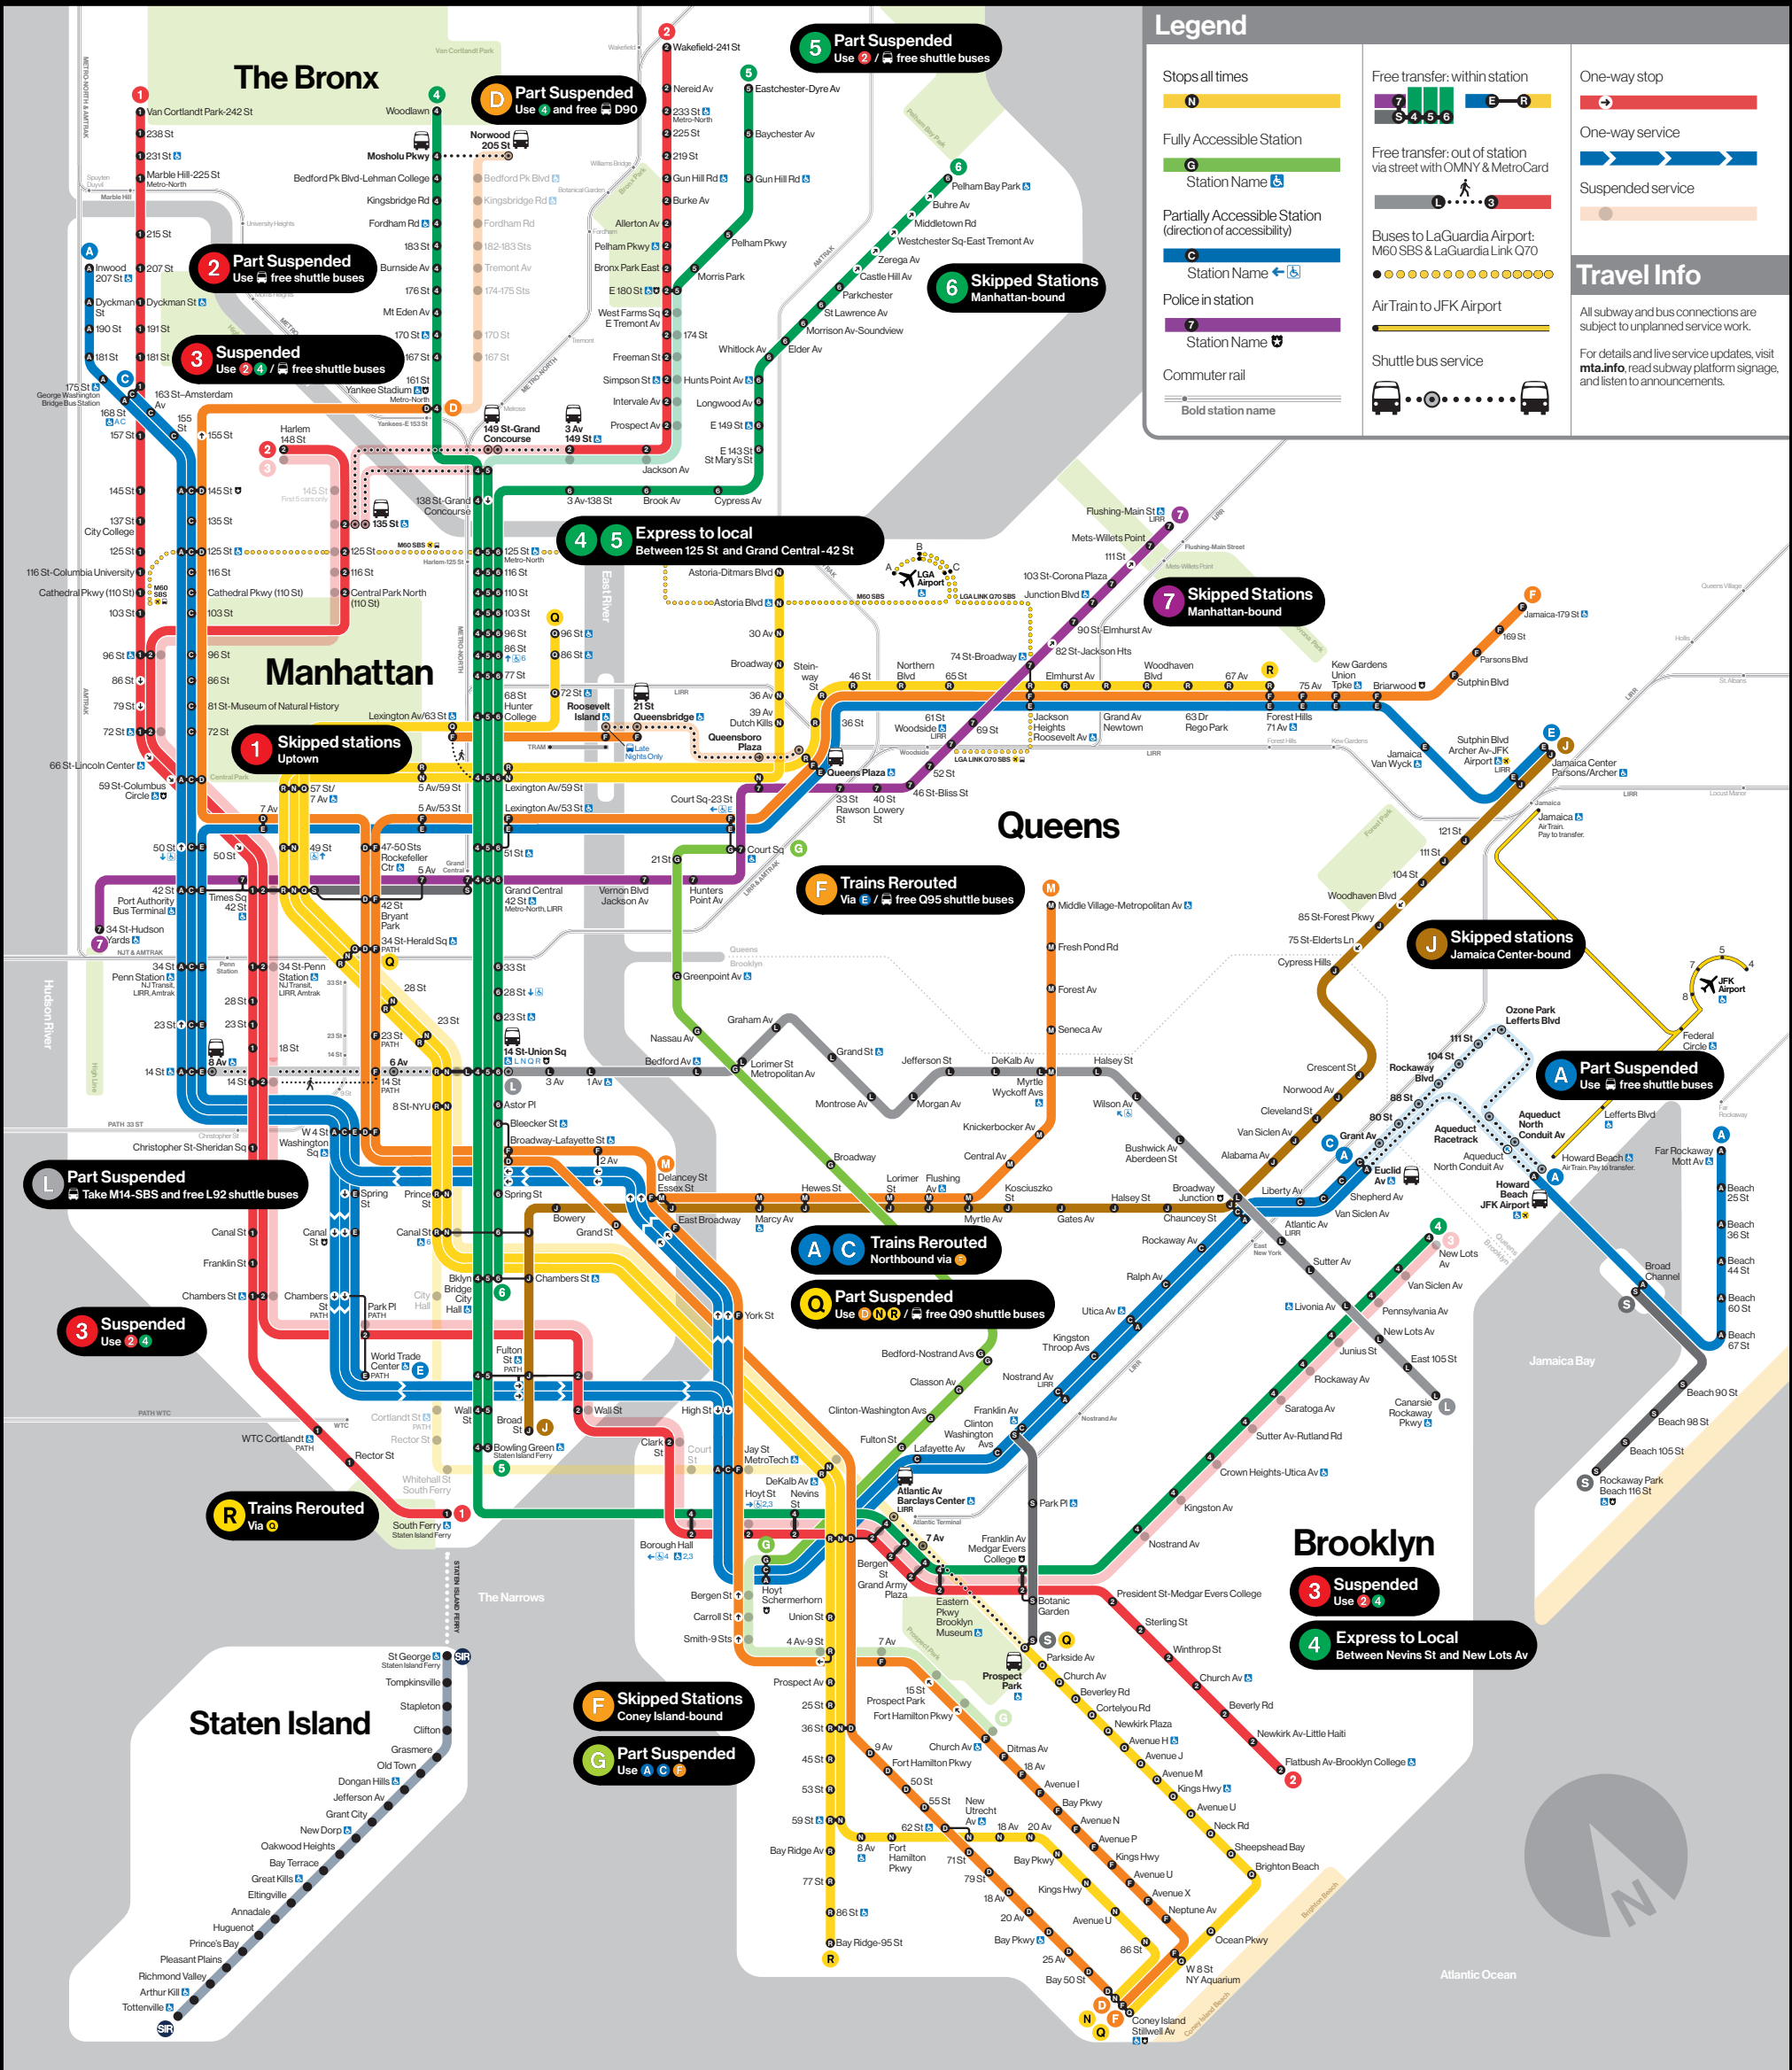

# Weekend Service Changes

## Late Friday to Early Monday Oct 13 – 16, 2023

**Legend**

- Stops all times
- Fully Accessible Station
- Partially Accessible Station (direction of accessibility)
- Police in station
- Commuter rail
- Free transfer: within station
- Free transfer: out of station via street with OMNY & MetroCard
- Buses to LaGuardia Airport: M60 SBS & LaGuardia Link Q70
- Air Train to JFK Airport
- Shuttle bus service
- One-way stop
- One-way service
- Suspended service

**Travel Info**

All subway and bus connections are subject to unplanned service work.

For details and live service updates, visit [mta.info](http://mta.info), read subway platform signage, and listen to announcements.