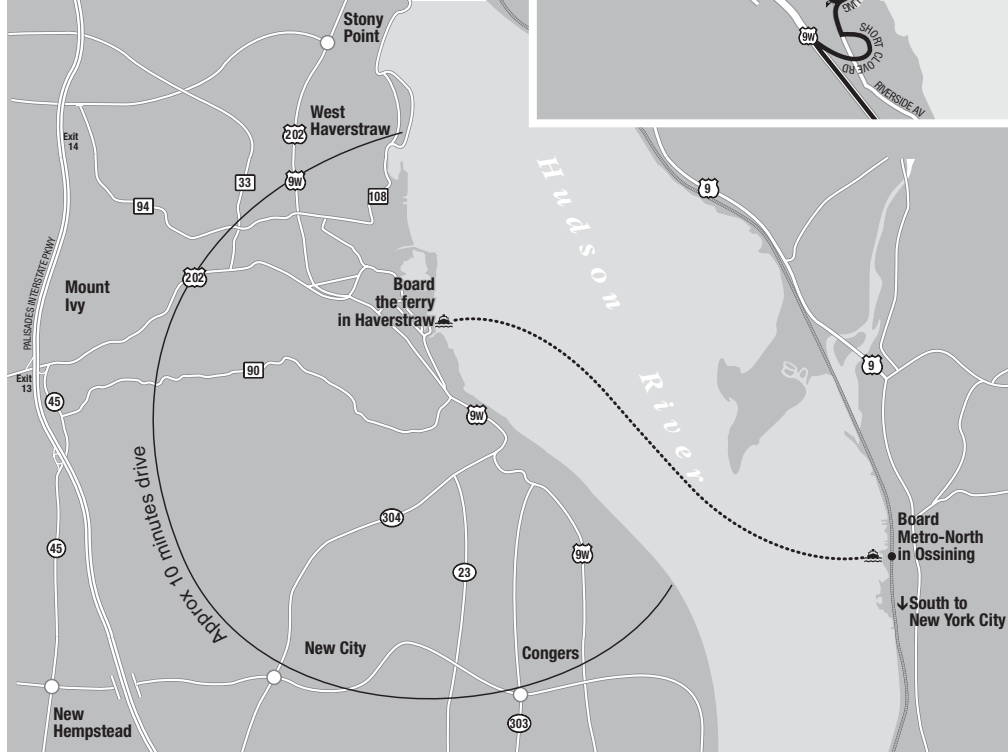

# Haverstraw-Ossining Ferry Rail Link

Effective April 8, 2024

WEEKDAYS MORNINGS VIA OSSINING STATION TO GRAND CENTRAL											
AM Light Face, PM Bold Face	AM Peak										
<b>Haverstraw Ferry Terminal</b>	5 47	—	6 17	Will NOT run on Fridays or 7/3	6 52	7 08	7 38	—	8 11	—	8 42
<b>Ossining<sup>1</sup></b>	6 01	—	6 32		7 07	7 23	7 53	—	8 26	—	8 57
<b>Ossining</b>	6 14	6 26	6 39		7 14	7 30	8 02	8 15	8 32	8 45	9 03
<b>Tarrytown</b>	6 23	6 34	6 48		7 24	7 39	8 12	8 24	8 41	8 54	9 13
<b>Yonkers</b>	6 41	6 52	7 03		—	7 59	—	8 41	—	9 13	9 29
<b>Marble Hill</b>	—	7 04	7 11		—	8 10	—	8 49	—	9 24	—
<b>Harlem-125th Street</b>	6 59	7 20	7 21		7 50	8 25	8 40	9 00	9 16	9 40	9 47
<b>Grand Central</b>	7 11	7 33	7 35	8 04	8 39	8 53	9 13	9 29	9 52	9 59	

## Signs in Haverstraw direct you to the Ferry

### DIRECTIONS TO THE HAVERSTRAW-OSSINING FERRY:

**From the North:**  
Take 9W South to Gurnee Ave. Left on Gurnee Ave. Continue straight (becomes Conklin Ave.) to W. Broad St. Left on W. Broad St. to Maple Ave. Right on Maple Ave. (Maple Ave. becomes Riverside Ave.) Continue to Dr. Girling Drive. Left on Dr. Girling Drive to parking lot/ferry entrance.

**From the South:**  
Take Route 304 North to 9W North. Turn right onto Short Clove Rd. Turn right onto Riverside Avenue. Turn right onto Dr. Girling Drive then keep left at fork to parking lot/ferry entrance.