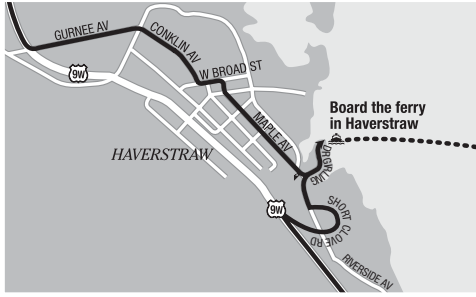

# Haverstraw-Ossining Ferry Rail Link

Effective April 8, 2024

WEEKDAYS MORNINGS VIA OSSINING STATION TO GRAND CENTRAL											
AM Light Face, PM Bold Face	AM Peak										
<b>Haverstraw Ferry Terminal</b>	5 47	—	6 17	Will NOT run on Fridays or 7/3	6 52	7 08	7 38	—	8 11	—	8 42
<b>Ossining<sup>1</sup></b>	6 01	—	6 32		7 07	7 23	7 53	—	8 26	—	8 57
<b>Ossining</b>	6 14	6 26	6 39		7 14	7 30	8 02	8 15	8 32	8 45	9 03
<b>Tarrytown</b>	6 23	6 34	6 48		7 24	7 39	8 12	8 24	8 41	8 54	9 13
<b>Yonkers</b>	6 41	6 52	7 03		—	7 59	—	8 41	—	9 13	9 29
<b>Marble Hill</b>	—	7 04	7 11		—	8 10	—	8 49	—	9 24	—
<b>Harlem-125th Street</b>	6 59	7 20	7 21		7 50	8 25	8 40	9 00	9 16	9 40	9 47
<b>Grand Central</b>	7 11	7 33	7 35	8 04	8 39	8 53	9 13	9 29	9 52	9 59	

## Signs in Haverstraw direct you to the Ferry

### DIRECTIONS TO THE HAVERSTRAW-OSSINING FERRY:

**From the North:**  
Take 9W South to Gurnee Ave. Left on Gurnee Ave. Continue straight (becomes Conklin Ave.) to W. Broad St. Left on W. Broad St. to Maple Ave. Right on Maple Ave. (Maple Ave. becomes Riverside Ave.) Continue to Dr. Girling Drive. Left on Dr. Girling Drive to parking lot/ferry entrance.

**From the South:**  
Take Route 304 North to 9W North. Turn right onto Short Clove Rd. Turn right onto Riverside Avenue. Turn right onto Dr. Girling Drive then keep left at fork to parking lot/ferry entrance.