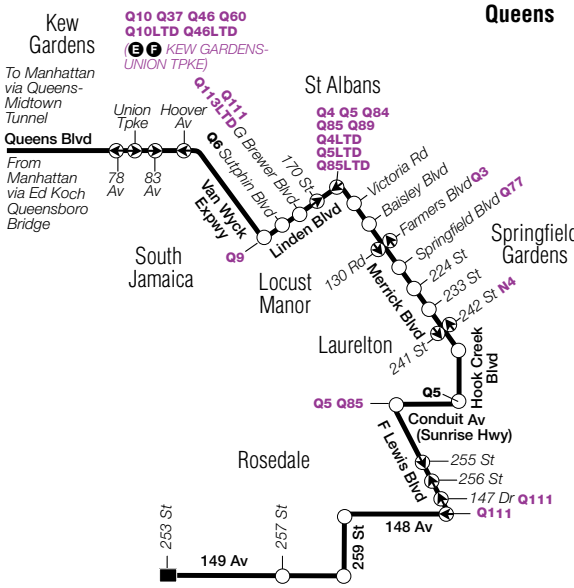

Bus Timetable

December 24, 26, 27, 30, 31, 2019

New York City Transit

X63

Express Service

***Between
Rosedale, Queens, and
Midtown Manhattan***

If you think your bus operator deserves an Apple Award — our special recognition for service, courtesy and professionalism — call 511 and give us the badge or bus number.

**This service operates on:
December 24, 26, 27, 30, 31, 2019**

X63 Special Weekday Express Service

From Rosedale, Queens, to Manhattan

Rosedale 149 Av/ 253 St	St Albans Merrick Blvd/ Baisley Blvd	Kew Gardens Queens Blvd/ 78 Av	Midtown E 37 St/ 3 Av	Midtown E 57 St/ Park Av	P Cooper Vill E 23 St/ 1 Av
5:41	6:07	6:28	6:51	7:00	7:17
6:05	6:31	6:54	7:19	7:29	7:46
6:30	6:56	7:19	7:48	8:00	8:23
6:55	7:21	7:47	8:17	8:31	8:55
7:20	7:47	8:15	8:46	9:00	9:24
7:45	8:12	8:39	9:11	9:25	9:49
8:09	8:36	9:03	9:33	9:47	10:11

X63 Special Weekday Express Service

From Manhattan to Rosedale, Queens

P Cooper Vill E 23 St/ 1 Av	Midtown Madison Av/ 40 St	Midtown E 57 St/ 3 Av	Kew Gardens Queens Blvd/ Union Tpke	St Albans Merrick Blvd/ Baisley Blvd	Rosedale 149 Av/ 253 St
3:49	4:05	4:17	4:59	5:22	5:49
4:14	4:30	4:40	5:24	5:47	6:11
4:39	4:55	5:05	5:49	6:12	6:36
5:14	5:30	5:40	6:22	6:45	7:09
5:49	6:07	6:17	6:51	7:14	7:38
6:24	6:42	6:51	7:20	7:42	8:05
7:00	7:15	7:24	7:50	8:11	8:34

xp063-QV-H0-1/20/2020-5H0509---50-NW-Req-

Bold times denote PM hours.

xp063a19077_hol

X63 MAP LEGEND

Local/Limited/SBS Bus Transfers: shown in bold purple type.	
<p>■ Terminal</p> <p>(E STATION NAME) Subway Connection</p> <p>MTA Metro-North Railroad Station</p>	<p>○ Express Bus Stop</p> <p>➡ Stops in direction indicated</p> <p>— Inbound to Manhattan</p> <p>— Outbound to Queens</p> <p>● Point of Interest</p>