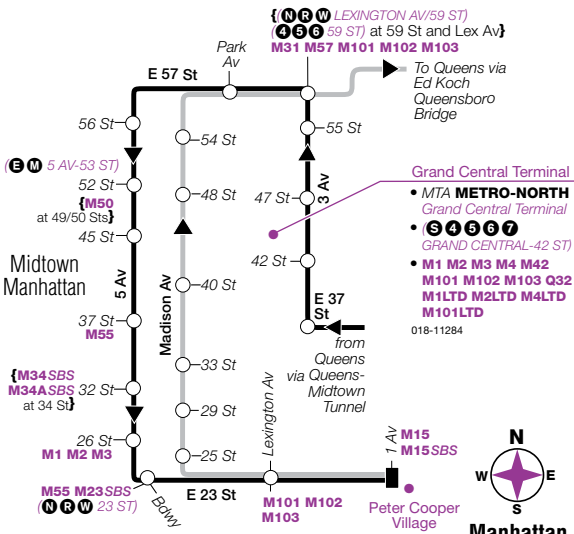

Bus Timetable

December 24, 26, 27, 30, 31, 2019

New York City Transit

X63

Express Service

***Between
Rosedale, Queens, and
Midtown Manhattan***

If you think your bus operator deserves an Apple Award — our special recognition for service, courtesy and professionalism — call 511 and give us the badge or bus number.

**This service operates on:
December 24, 26, 27, 30, 31, 2019**

X63 Special Weekday Express Service

From Rosedale, Queens, to Manhattan

Rosedale 149 Av/ 253 St	St Albans Merrick Blvd/ Baisley Blvd	Kew Gardens Queens Blvd/ 78 Av	Midtown E 37 St/ 3 Av	Midtown E 57 St/ Park Av	P Cooper Vill E 23 St/ 1 Av
5:41	6:07	6:28	6:51	7:00	7:17
6:05	6:31	6:54	7:19	7:29	7:46
6:30	6:56	7:19	7:48	8:00	8:23
6:55	7:21	7:47	8:17	8:31	8:55
7:20	7:47	8:15	8:46	9:00	9:24
7:45	8:12	8:39	9:11	9:25	9:49
8:09	8:36	9:03	9:33	9:47	10:11

X63 Special Weekday Express Service

From Manhattan to Rosedale, Queens

P Cooper Vill E 23 St/ 1 Av	Midtown Madison Av/ 40 St	Midtown E 57 St/ 3 Av	Kew Gardens Queens Blvd/ Union Tpke	St Albans Merrick Blvd/ Baisley Blvd	Rosedale 149 Av/ 253 St
3:49	4:05	4:17	4:59	5:22	5:49
4:14	4:30	4:40	5:24	5:47	6:11
4:39	4:55	5:05	5:49	6:12	6:36
5:14	5:30	5:40	6:22	6:45	7:09
5:49	6:07	6:17	6:51	7:14	7:38
6:24	6:42	6:51	7:20	7:42	8:05
7:00	7:15	7:24	7:50	8:11	8:34

xp063-QV-H0-1/20/2020-5H0509---50-NW-Req-

Bold times denote PM hours.

xp063a19077_hol

X63 MAP LEGEND

Local/Limited/SBS Bus Transfers: shown in bold purple type.	
<p>■ Terminal</p> <p>(E STATION NAME) Subway Connection</p> <p>MTA Metro-North Railroad Station</p>	<p>○ Express Bus Stop</p> <p>➡ Stops in direction indicated</p> <p>— Inbound to Manhattan</p> <p>— Outbound to Queens</p> <p>● Point of Interest</p>