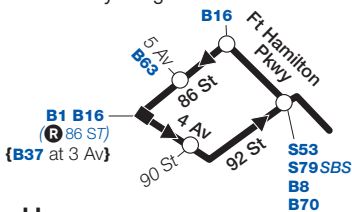

Bay Ridge

Brooklyn

via Verrazzano-Narrows Bridge