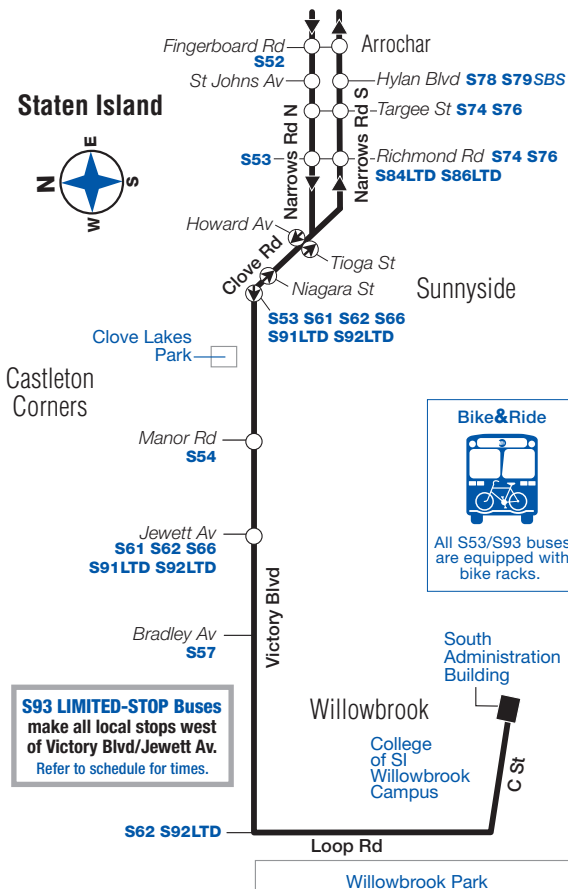

S93 Limited-Stop weekday service to Bay Ridge, Brooklyn, cont.

Willowbrook College of S.I. Campus	Castleton Cnrs Victory Blvd/ Jewett Av	Sunnyside Clove Rd/ Niagara St	Arrochar Narrows Rd S/ Fingerboard Rd	Bay Ridge 86 St/ 4 Av
12:05	12:14	12:22	12:31	12:43
12:17	12:26	12:34	12:43	12:55
12:29	12:38	12:46	12:55	1:07
12:41	12:50	12:58	1:07	1:19
12:53	1:02	1:10	1:19	1:31
1:05	1:14	1:22	1:31	1:43
1:17	1:26	1:34	1:43	1:55
1:29	1:38	1:46	1:55	2:07
1:41	1:50	1:58	2:07	2:19
1:53	2:02	2:11	2:22	2:34
2:05	2:15	2:24	2:35	2:47
2:17	2:27	2:36	2:47	2:59
2:29	2:39	2:48	2:59	3:11
2:41	2:51	3:00	3:11	3:23
2:53	3:03	3:12	3:23	3:35
3:05	3:15	3:24	3:35	3:46
3:17	3:27	3:36	3:46	3:57
3:29	3:39	3:47	3:57	4:08
3:41	3:50	3:58	4:08	4:19
3:53	4:02	4:10	4:20	4:31
4:03	4:12	4:20	4:30	4:41
4:13	4:22	4:30	4:40	4:51
4:23	4:32	4:40	4:50	5:01
4:32	4:41	4:49	4:59	5:10
4:43	4:52	5:00	5:10	5:21
4:53	5:02	5:10	5:20	5:31
5:03	5:12	5:20	5:30	5:41
5:13	5:22	5:30	5:40	5:51
5:23	5:32	5:40	5:50	6:01
5:33	5:42	5:50	6:00	6:11
5:43	5:52	6:00	6:10	6:21
5:53	6:02	6:10	6:20	6:31
6:02	6:11	6:19	6:29	6:40
6:10	6:19	6:27	6:37	6:48
6:18	6:27	6:35	6:45	6:56
6:26	6:35	6:43	6:53	7:04
6:34	6:43	6:51	7:01	7:11
6:42	6:51	6:59	7:09	7:19
6:52	7:01	7:08	7:17	7:27
7:02	7:10	7:17	7:26	7:36
7:12	7:20	7:27	7:36	7:46
7:24	7:32	7:39	7:48	7:58
7:36	7:44	7:51	8:00	8:10
7:48	7:56	8:03	8:12	8:22
8:00	8:08	8:15	8:24	8:34
8:12	8:20	8:27	8:36	8:46
8:24	8:32	8:39	8:48	8:58
8:36	8:44	8:51	9:00	9:10
8:48	8:56	9:03	9:10	9:20
9:00	9:07	9:13	9:20	9:30
9:12	9:19	9:25	9:32	9:42
9:24	9:31	9:37	9:44	9:54
9:36	9:43	9:49	9:56	10:06

Bay Ridge

Brooklyn

via Verrazzano-Narrows Bridge

Staten Island

S93 LIMITED-STOP Buses make all local stops west of Victory Blvd/Jewett Av. Refer to schedule for times.

si093a20338_cs

S93 MAP LEGEND

Local/Limited/SBS Bus Transfers: shown in bold blue type.