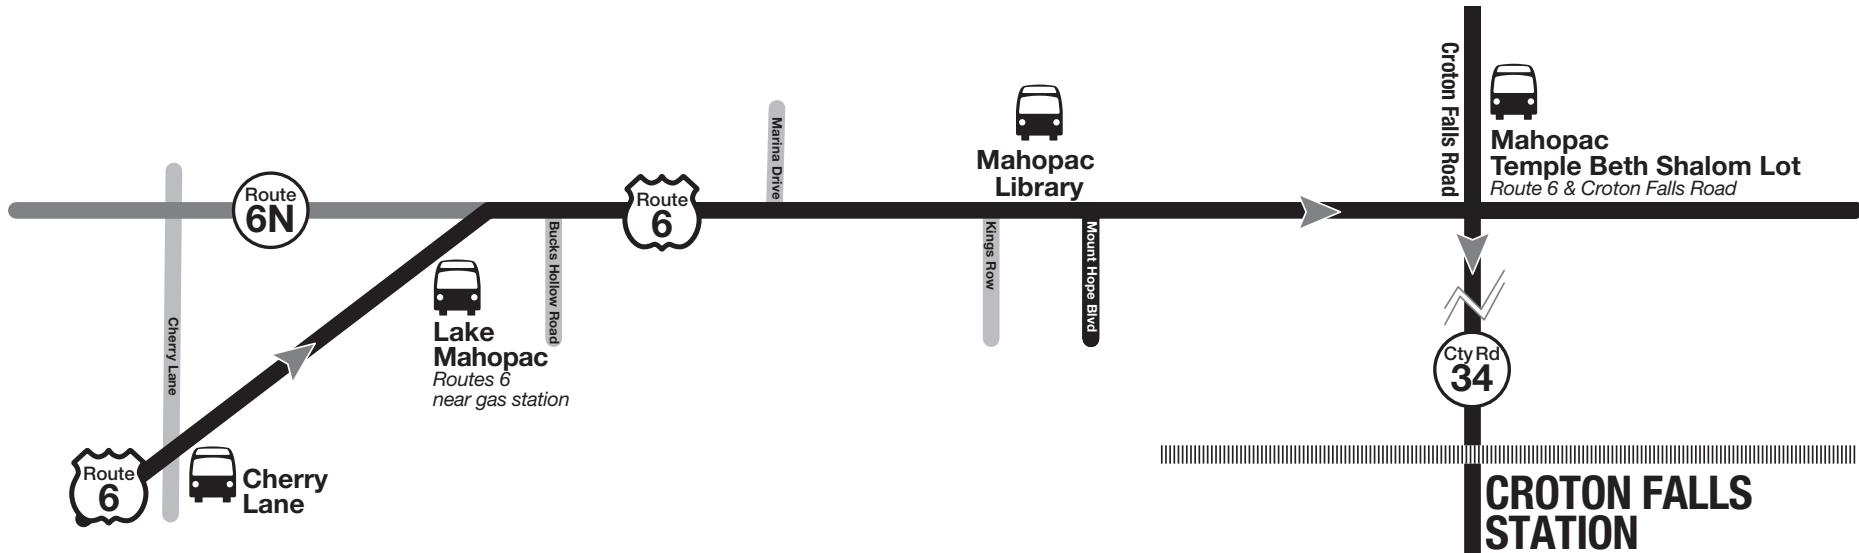

The Mahopac-Croton Falls Shuttle

Effective October 7, 2024

WEEKDAYS

VIA CROTON FALLS TO GRAND CENTRAL TERMINAL

AM Light Face, PM Bold Face	AM							PM
Lakeview Market & Deli <i>Route 6 & Clark</i>	5:24	5:47	6:14	6:51	7:06	7:36	7:52	4:47
Lake Mahopac <i>Route 6 near BP gas station</i>	5:26	5:49	6:16	6:53	7:08	7:38	7:54	4:49
Mahopac Library <i>Route 6 near Mount Hope Blvd.</i>	5:28	5:51	6:18	6:55	7:10	7:40	7:56	4:51
Mahopac Temple Beth Shalom Lot <i>Route 6 & Croton Falls Road</i>	5:29	5:52	6:19	6:56	7:11	7:41	7:57	4:52
Croton Falls Station	5:39	6:02	6:29	7:06	7:21	7:51	8:07	5:02
Croton Falls Station	5:46	6:09	6:36	7:13	7:28	7:58	8:14	5:09
White Plains Station	6:27	6:51	7:12	7:50	8:10	8:36	8:53	5:53
Grand Central Terminal	7:06	7:30	7:55	8:32	8:50	9:16	9:31	6:33

WEEKDAYS

VIA CROTON FALLS TO MAHOPAC

AM Light Face, PM Bold Face	AM	PM					
Grand Central Terminal	7:11	3:52	4:18	4:34	4:57	5:29	6:04
White Plains Station	7:53	4:26	—	5:10	5:31	6:02	6:39
Croton Falls Station	8:37	5:09	5:30	5:46	6:08	6:46	7:15
Croton Falls Station	8:40	5:12	5:33	5:49	6:11	6:49	7:18
Mahopac Temple Beth Shalom Lot <i>Route 6 & Croton Falls Road</i>	8:50	5:22	5:43	6:00	6:21	7:00	7:28
Mahopac Library <i>Route 6 near Mount Hope Blvd.</i>	8:51	5:23	X	X	X	X	X
Lake Mahopac <i>Route 6 near BP gas station</i>	8:53	5:25	X	X	X	X	X
Lakeview Market & Deli <i>Route 6 & Clark</i>	8:55	5:27	X	X	X	X	X

X Discharges passengers only on request.

Scan QR code or visit mta.info for fares and other details

Department of Transportation