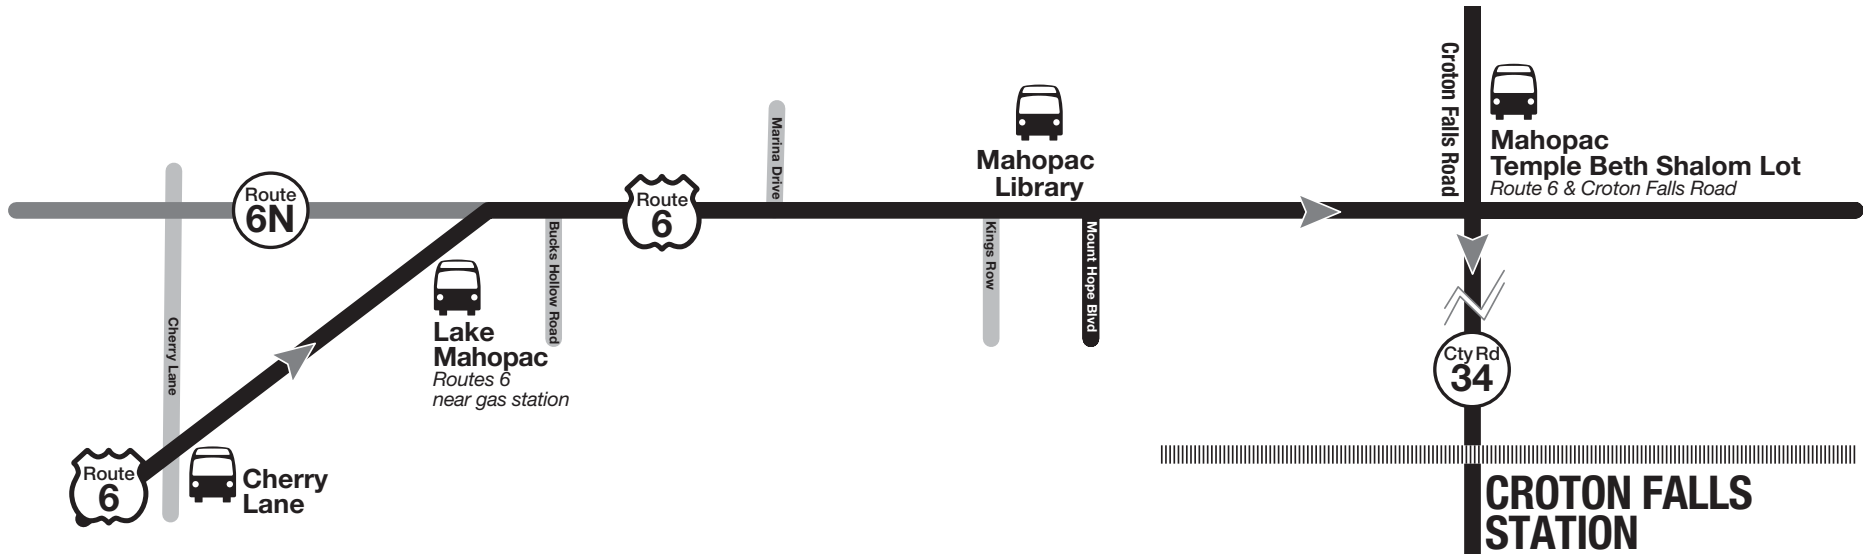

The Mahopac-Croton Falls Shuttle

Effective April 8, 2024

WEEKDAYS

VIA CROTON FALLS TO GRAND CENTRAL TERMINAL

AM Light Face, PM Bold Face	AM							PM
Lakeview Market & Deli <i>Route 6 & Clark</i>	5:24	5:47	6:14	6:51	7:06	7:36	7:52	4:47
Lake Mahopac <i>Route 6 near BP gas station</i>	5:26	5:49	6:16	6:53	7:08	7:38	7:54	4:49
Mahopac Library <i>Route 6 near Mount Hope Blvd.</i>	5:28	5:51	6:18	6:55	7:10	7:40	7:56	4:51
Mahopac Temple Beth Shalom Lot <i>Route 6 & Croton Falls Road</i>	5:29	5:52	6:19	6:56	7:11	7:41	7:57	4:52
Croton Falls Station	5:39	6:02	6:29	7:06	7:21	7:51	8:07	5:02
Croton Falls Station	5:46	6:09	6:36	7:13	7:28	7:58	8:14	5:09
White Plains Station	6:27	6:51	7:12	7:50	8:10	8:36	8:53	5:53
Grand Central Terminal	7:06	7:30	7:55	8:32	8:50	9:16	9:31	6:33

WEEKDAYS

VIA CROTON FALLS TO MAHOPAC

AM Light Face, PM Bold Face	AM	PM					
Grand Central Terminal	7:11	3:52	4:18	4:34	4:57	5:29	6:04
White Plains Station	7:53	4:26	—	5:10	5:31	6:02	6:39
Croton Falls Station	8:37	5:09	5:30	5:46	6:08	6:46	7:15
Croton Falls Station	8:40	5:12	5:33	5:49	6:11	6:49	7:18
Mahopac Temple Beth Shalom Lot <i>Route 6 & Croton Falls Road</i>	8:50	5:22	5:43	6:00	6:21	7:00	7:28
Mahopac Library <i>Route 6 near Mount Hope Blvd.</i>	8:51	5:23	X	X	X	X	X
Lake Mahopac <i>Route 6 near BP gas station</i>	8:53	5:25	X	X	X	X	X
Lakeview Market & Deli <i>Route 6 & Clark</i>	8:55	5:27	X	X	X	X	X

X Discharges passengers only on request.

Scan QR code or visit mta.info for fares and other details

Department of Transportation