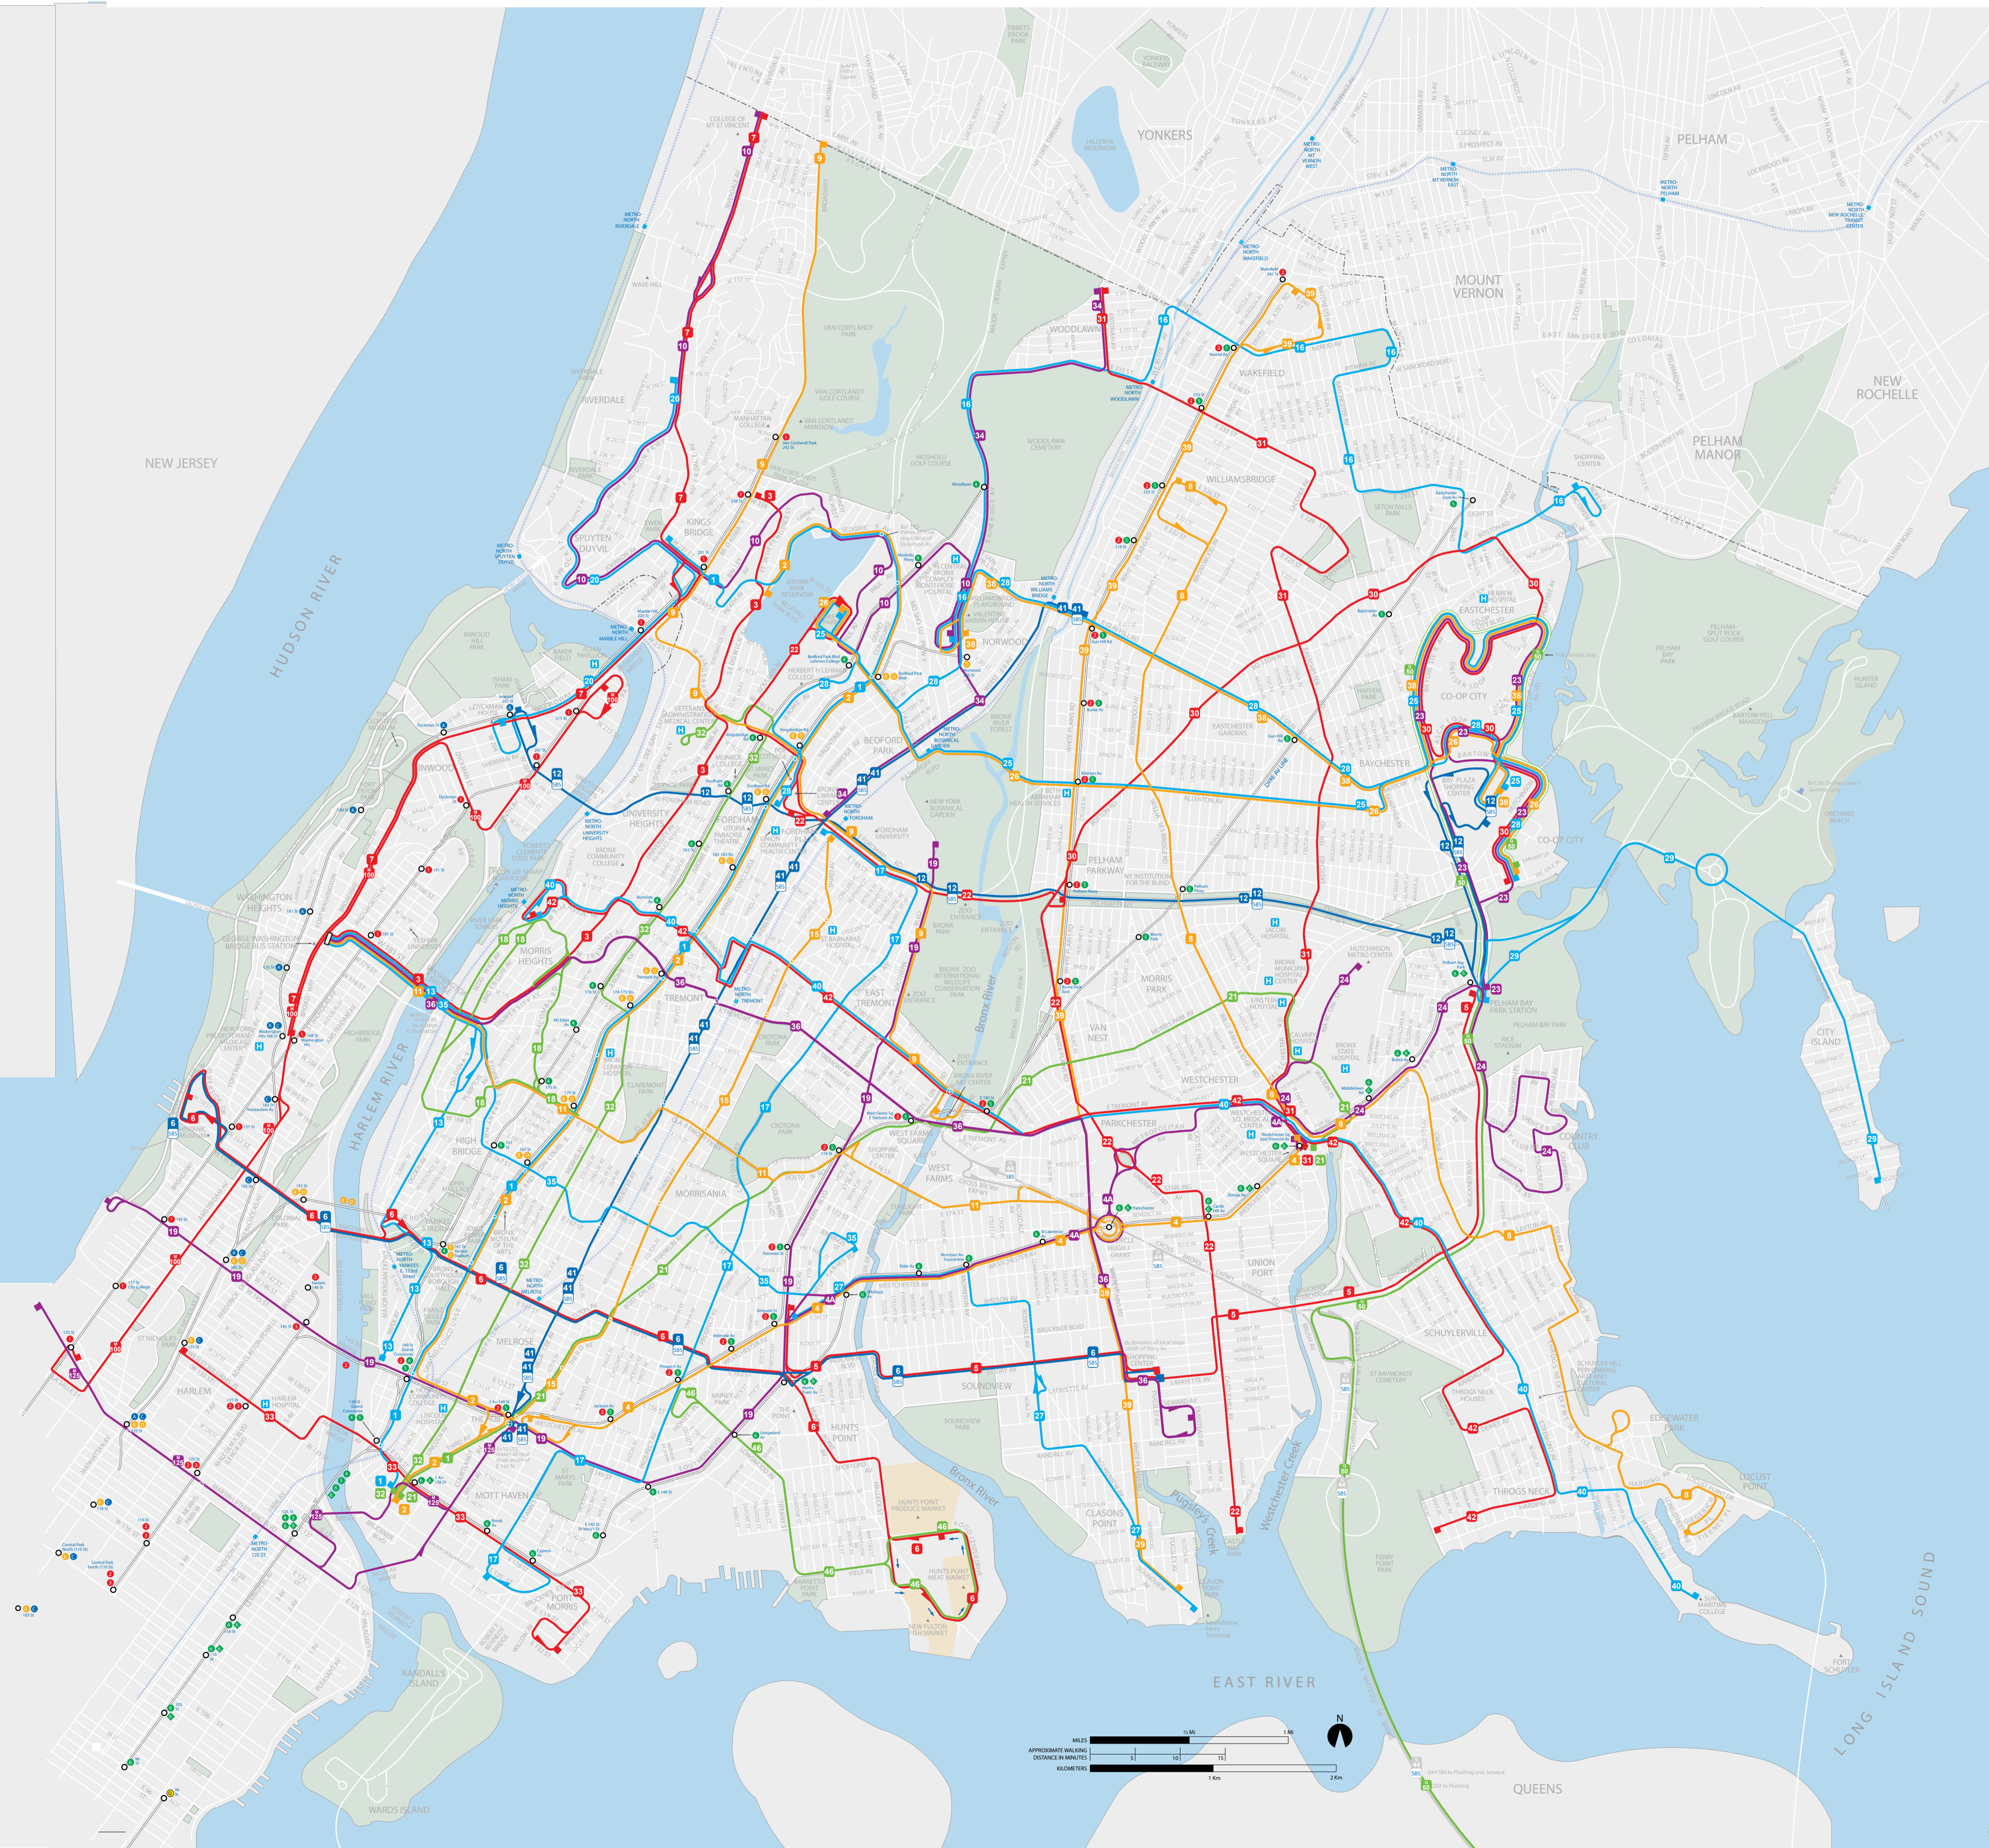

# Bronx Bus Map

© 2014 MTA  
020 to Flushing and Jamaica

QUEENS