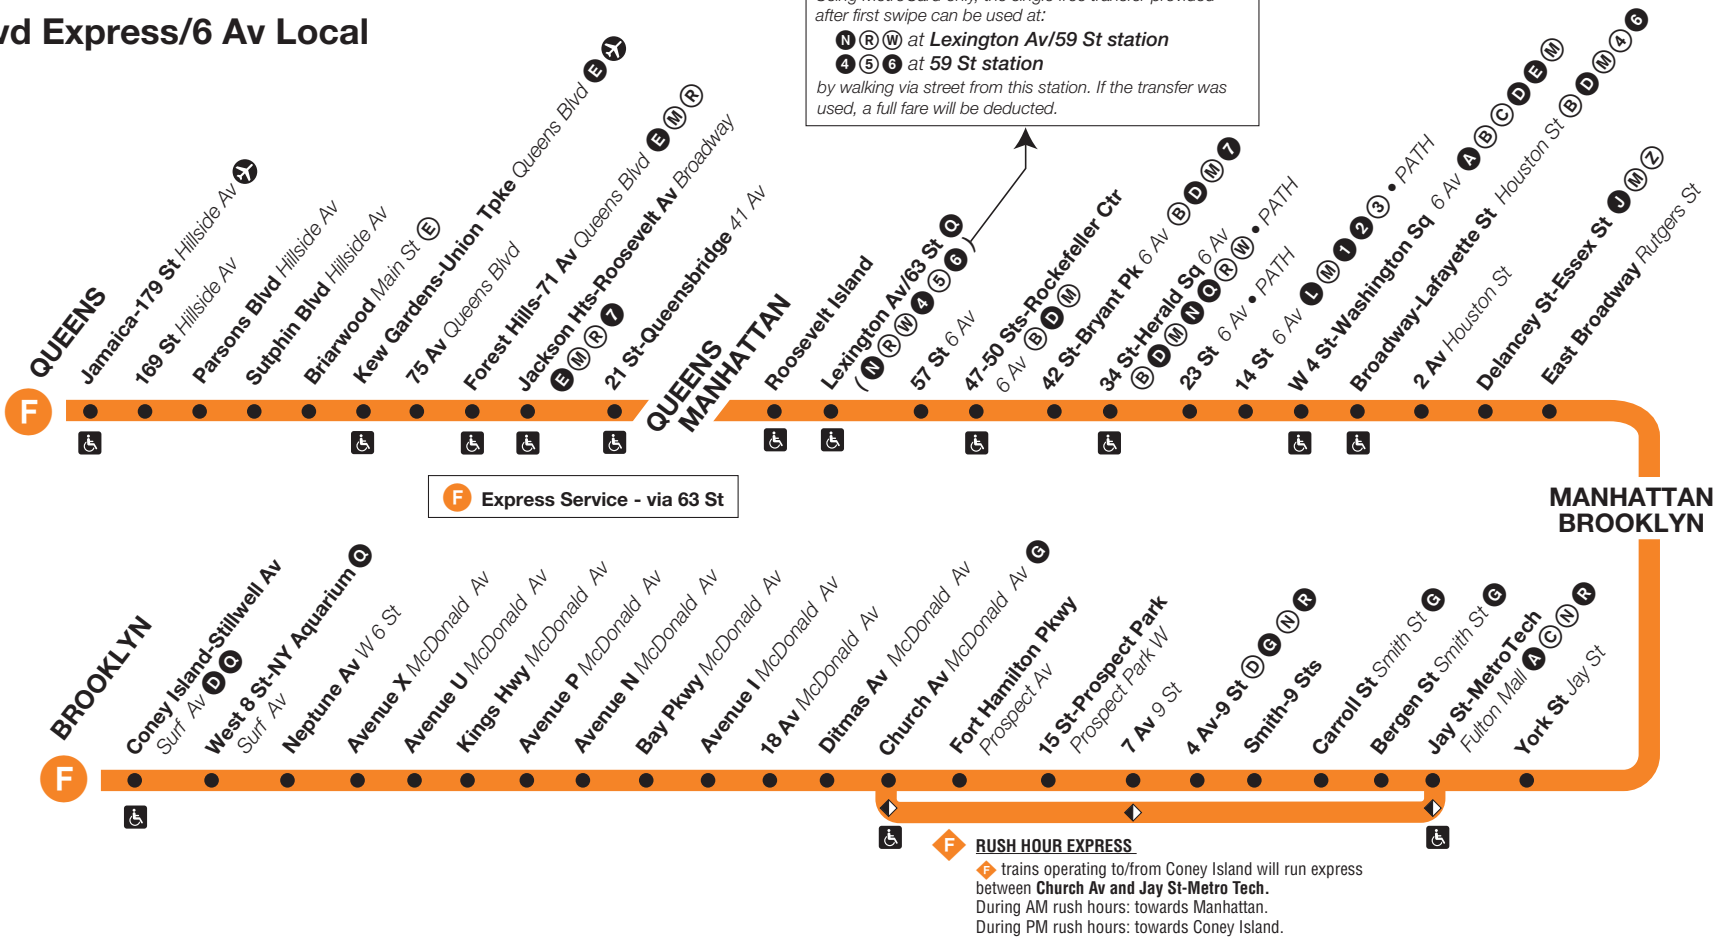

F Queens Blvd Express/6 Av Local

Station Service

- FULL-TIME**
Train always operates and always stops here.
- ONE-WAY WEEKDAY RUSH HOUR**
Train operates in one direction (to Manhattan AM, from Manhattan PM).
- ACCESSIBLE STATION**

Transfers

- A** Full-time
- A** Part-time
- ✈** Transportation to airport available.

tr00fa19289_cs

Using MetroCard only, the single free transfer provided after first swipe can be used at:
N R W at Lexington Av/59 St station
4 5 6 at 59 St station
 by walking via street from this station. If the transfer was used, a full fare will be deducted.

Then every 4-6 minutes with less frequent service from Stillwell Av until:

9:11	9:20	9:40	9:48	9:57	10:00	10:06	10:09	10:14	10:17	10:19	10:25	10:32	10:35	10:51
9:18	9:27	9:47	9:54	10:04	10:07	10:12	10:16	10:21	10:23	10:27	10:33	10:40	10:44	10:59
9:25	9:34	9:54	10:02	10:11	10:14	10:19	10:23	10:28	10:30	10:32	10:38	10:45	10:49	11:04
9:33	9:42	10:02	10:10	10:19	10:22	10:27	10:31	10:36	10:38	10:44	10:50	10:57	11:00	11:13
9:42	9:51	10:10	10:18	10:27	10:30	10:35	10:39	10:44	10:46	10:50	10:56	11:03	11:07	11:22
9:48	9:57	10:16	10:24	10:33	10:36	10:41	10:45	10:50	10:52	10:56	11:02	11:09	11:12	11:28
9:54	10:03	10:22	10:30	10:39	10:42	10:47	10:51	10:56	10:58	11:01	11:07	11:14	11:18	11:34
—	10:08	10:27	10:35	10:44	10:47	10:52	10:56	11:01	11:03	11:07	11:13	11:20	11:24	11:39
10:05	10:14	10:33	10:41	10:50	10:53	10:58	11:02	11:07	11:09	11:14	11:20	11:27	11:30	11:47

Then every 4-6 minutes with less frequent service from Stillwell Av until:

7:22	7:30	7:49	7:56	8:05	8:08	8:14	8:17	8:22	8:25	8:30	8:36	8:43	8:46	9:02
7:27	7:36	7:54	8:02	8:11	8:14	8:19	8:23	8:28	8:30	8:32	8:38	8:45	8:49	9:04
7:34	7:42	8:01	8:08	8:17	8:20	8:26	8:29	8:34	8:37	8:42	8:48	8:55	8:58	9:12
7:39	7:48	8:06	8:14	8:23	8:26	8:31	8:35	8:40	8:42	8:46	8:52	8:59	9:03	9:16
7:46	7:54	8:13	8:20	8:29	8:32	8:38	8:41	8:46	8:49	8:51	8:57	9:04	9:07	9:20