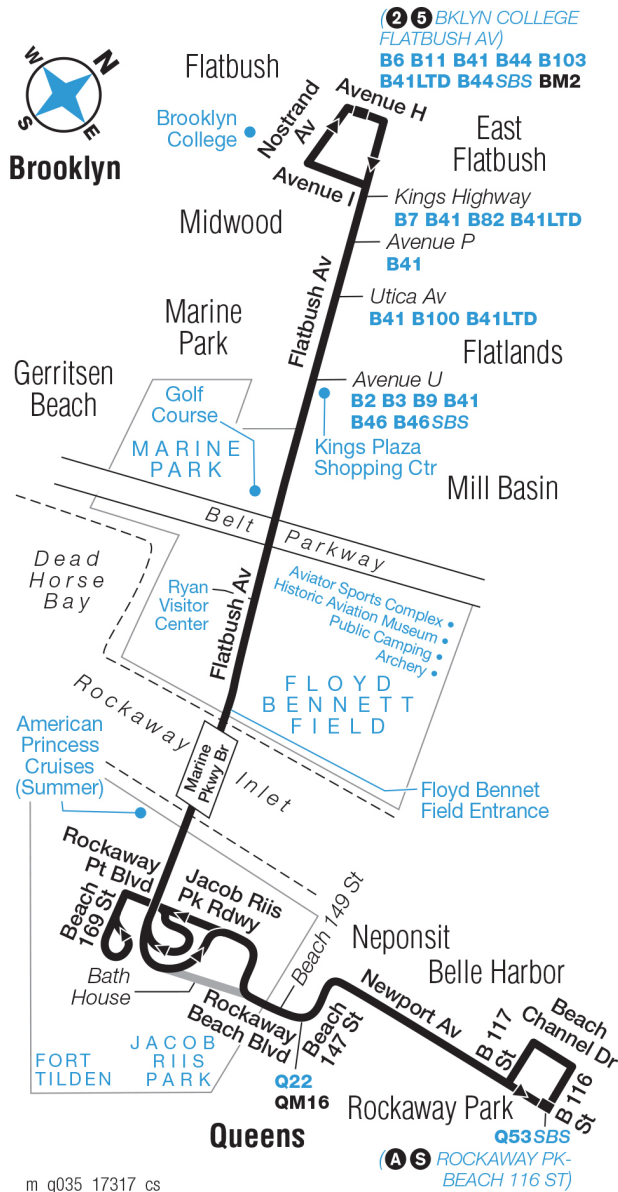

Q35

Bus Timetable
MTA Bus Company

Rockaway Park - Midwood / Brooklyn Coll. Via Flatbush Av / Newport Ave

Local Service

For accessible subway stations, travel directions and other information:

Effective June 30, 2024

Visit www.mta.info or call us at 511

m_q035_17317_cs

Q35 MAP LEGEND

Local/Limited/SBS Bus Transfers: shown in bold blue type.
Express Bus Transfers: shown in bold black type.

- Terminal
- Seasonal Summer Service
- (2) STATION NAME
  Subway Connection
- Point of Interest