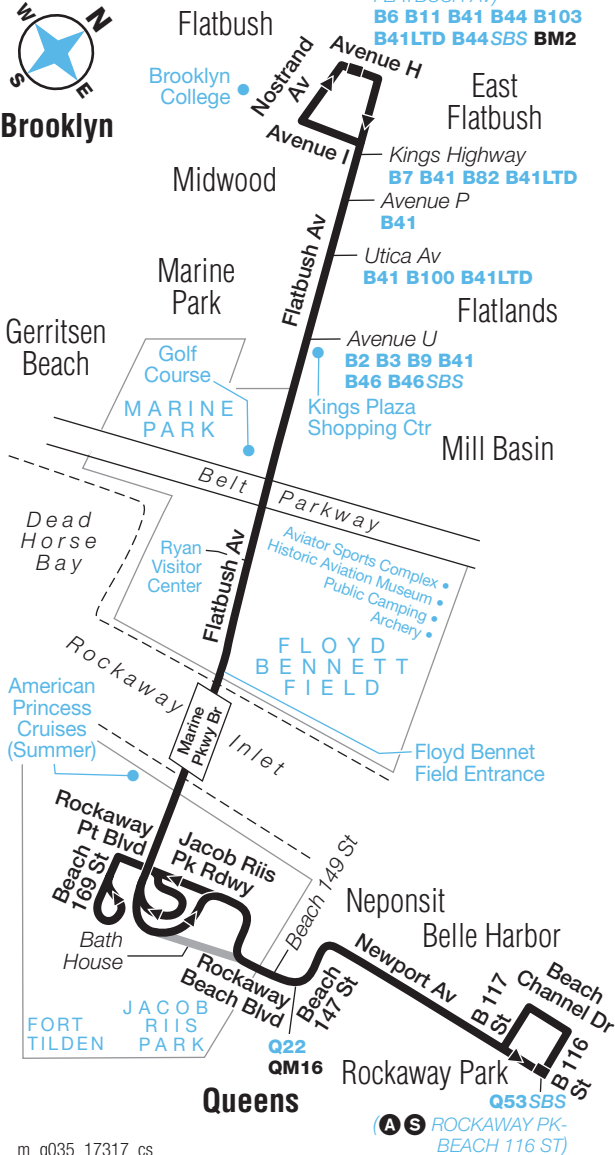

m_q035_17317_cs

Q35 MAP LEGEND

Local/Limited/SBS Bus Transfers: shown in bold blue type.
Express Bus Transfers: shown in bold black type.

■ Terminal

— Seasonal Summer Service

(2 STATION NAME)
Subway Connection

● Point of Interest

For Accessible subway stations, travel directions and other information:

Call 511 or visit www.mta.info