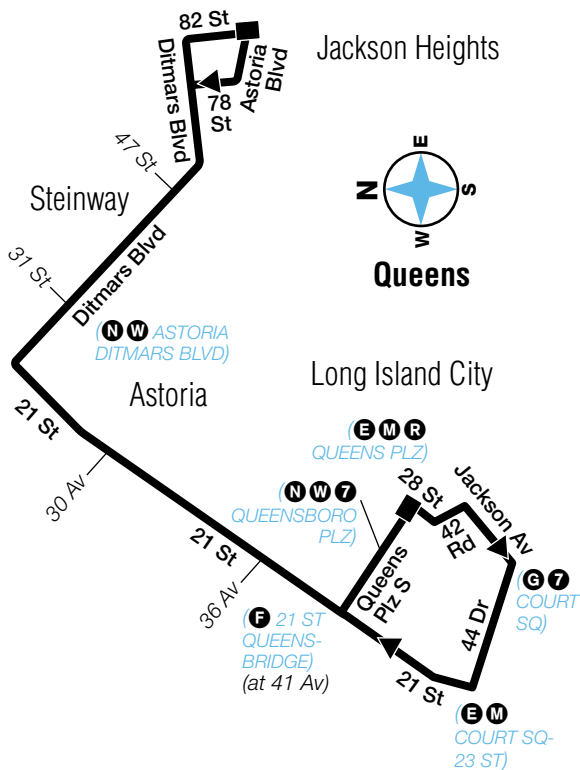

m_q069_17100_cs

Q69 MAP LEGEND

■ Terminal

(E) STATION NAME
Subway Connection

For Accessible subway stations, travel directions and other information:

Call 511 or visit www.mta.info