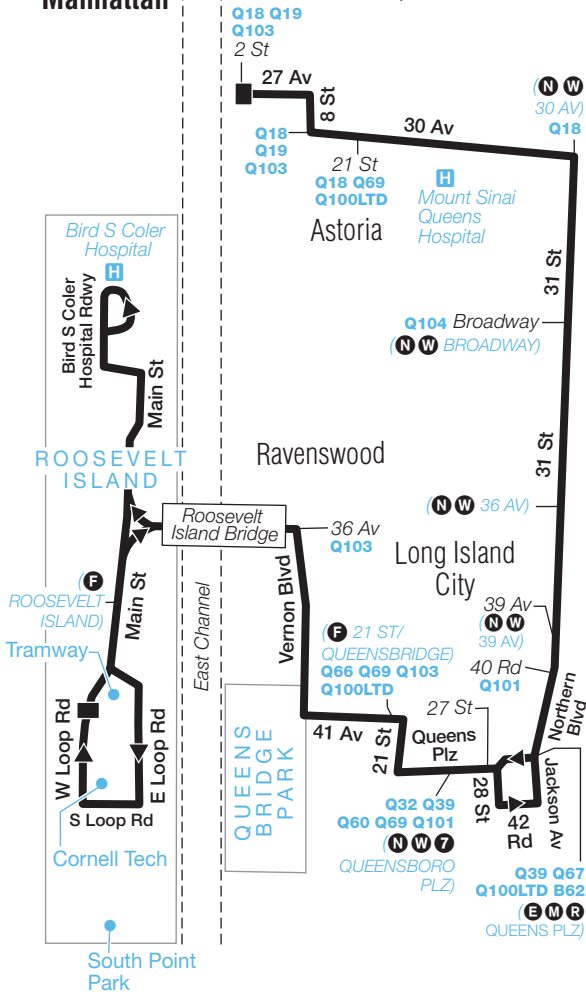

Manhattan

Queens

m_q102_17334_cs

Q102 MAP LEGEND

Local/Limited/SBS Bus Transfers: shown in bold blue type.

Terminal

(N STATION NAME)
Subway Connection

● Point of Interest

For Accessible subway stations, travel directions and other information:

Call 511 or visit www.mta.info