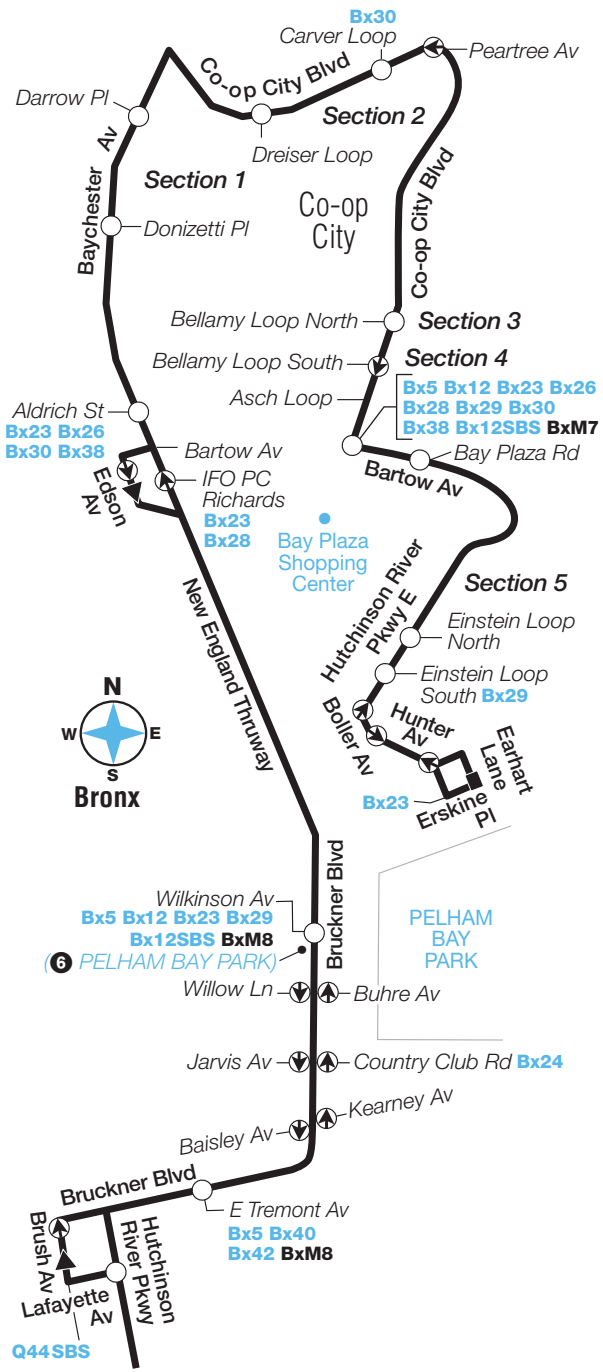

to / from Queens via Hutchinson River Pkwy and Bronx-Whitestone Bridge