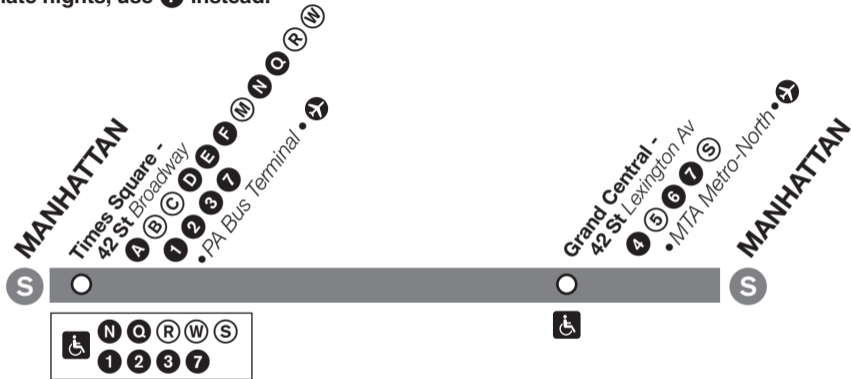

S 42 St Shuttle During late nights, use 7 instead.

Transfers

- A** Full-time  Transportation to airport available.
- A** Part-time

Station Service

-  **PART-TIME**
Train does not always operate.
-  **ACCESSIBLE STATION**